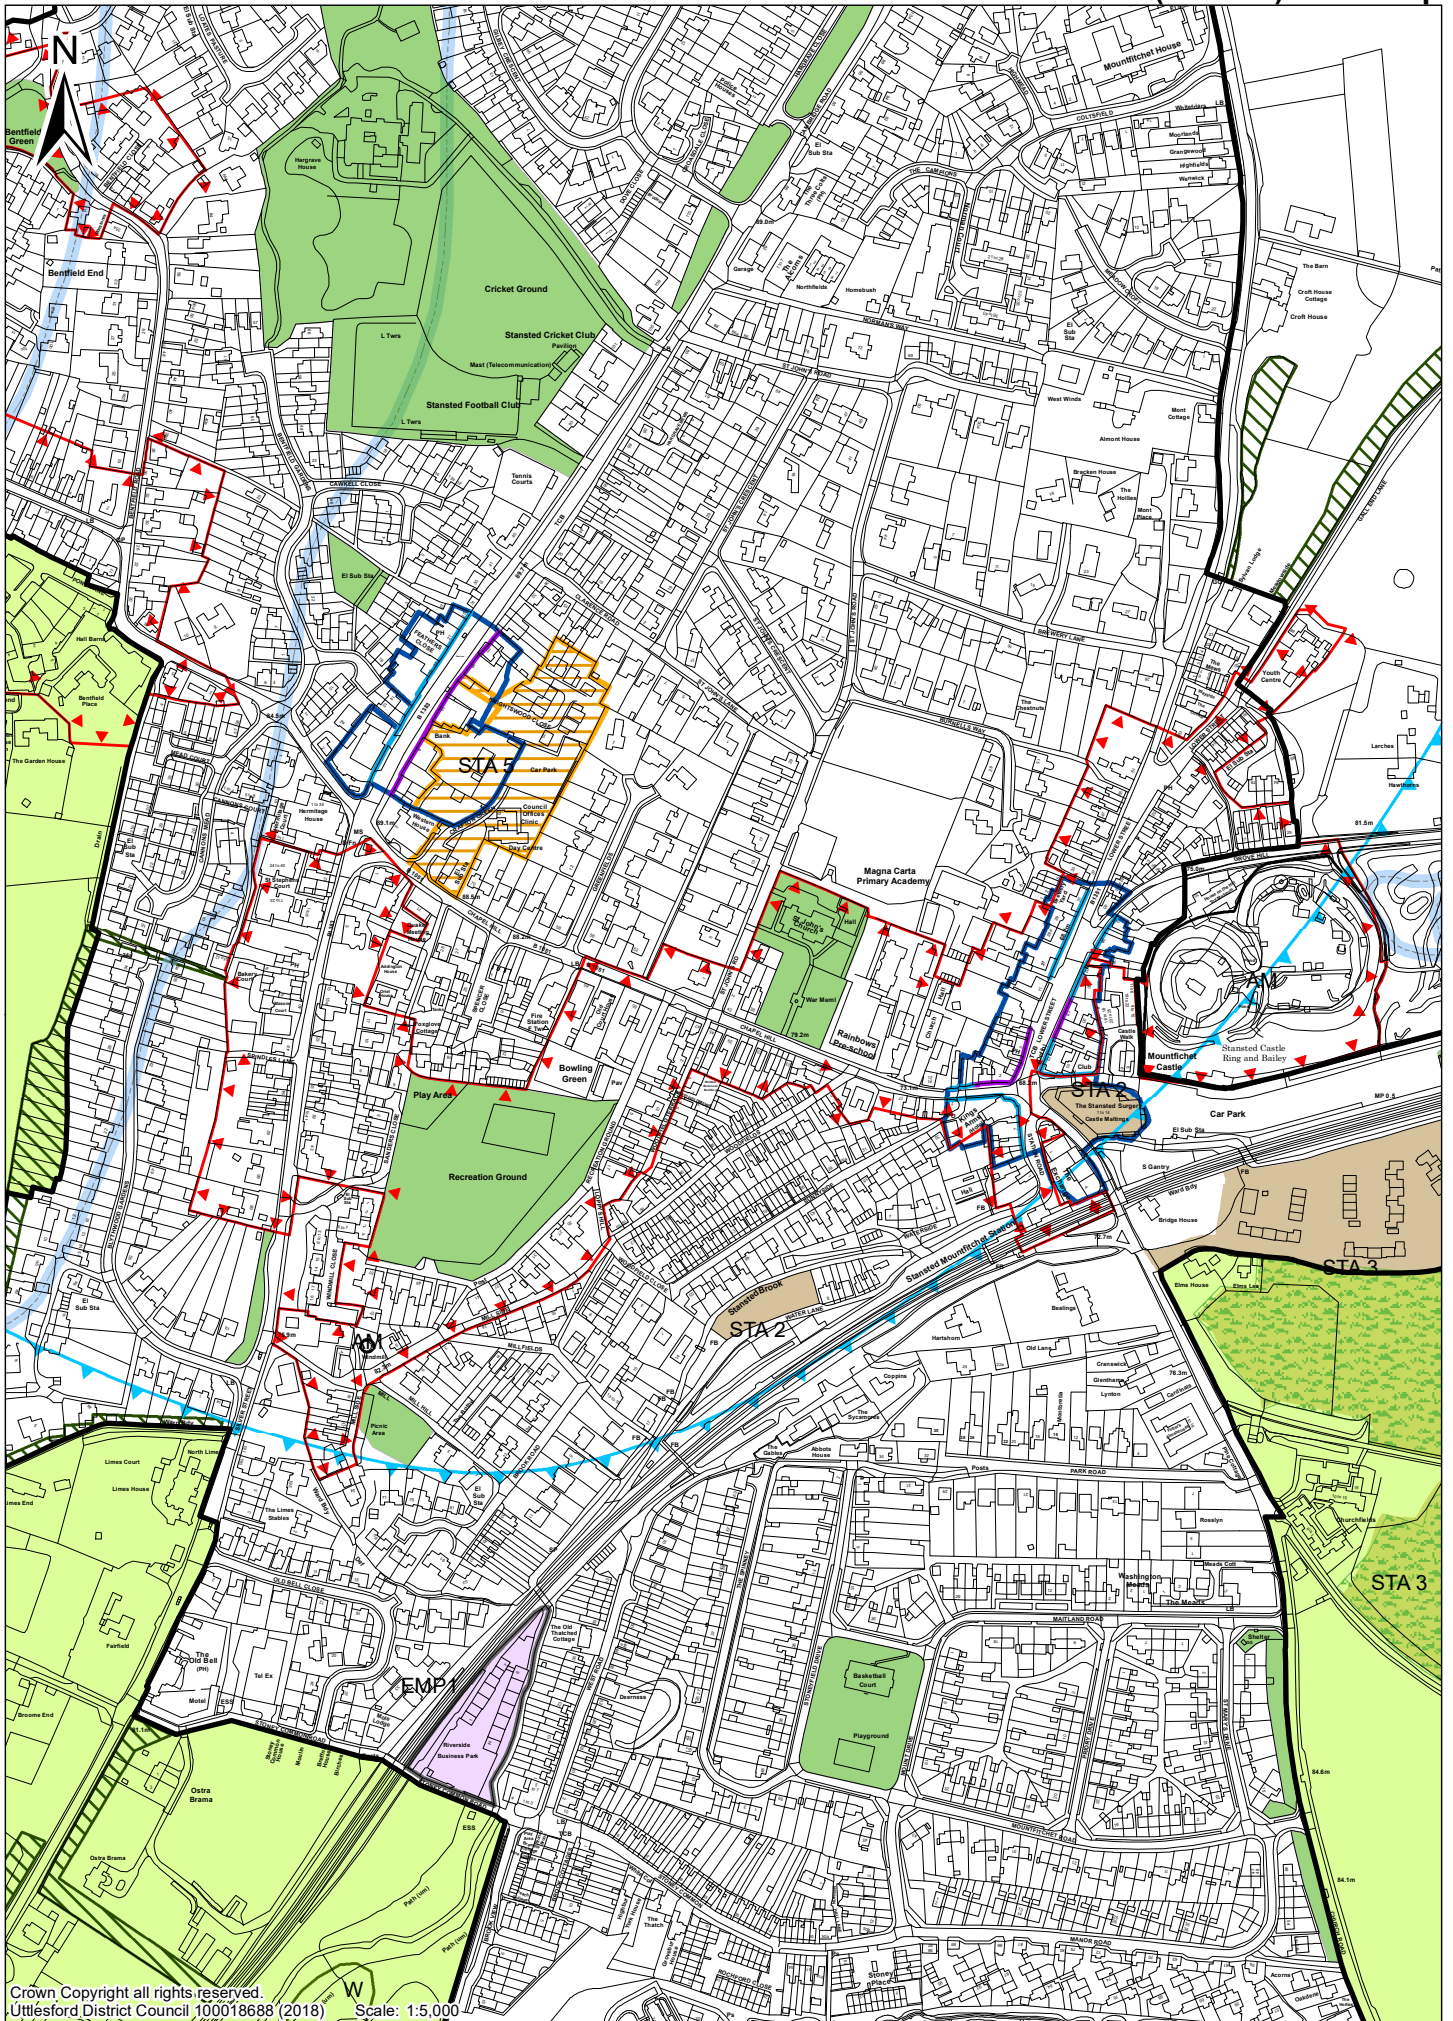

Uttlesford Pre-Submission Local Plan 2018
Little Hallingbury (South) Inset Map

Uttlesford Pre-Submission Local Plan 2018
Newport Inset Map

Uttlesford Pre-Submission Local Plan 2018 Quendon & Rickling Green Inset Map

Uttlesford Pre-Submission Local Plan 2018
Radwinter Inset Map

Uttlesford Pre-Submission Local Plan 2018 Saffron Walden (Central) Inset Map

Uttlesford Pre-Submission Local Plan 2018
Saffron Walden (Audley End) Inset Map

Uttlesford Pre-Submission Local Plan 2018
Stansted Mountfitchet Inset Map

Uttlesford Pre-Submission Local Plan 2018 Stansted Mountfitchet (Central) Inset Map

Uttlesford Pre-Submission Local Plan 2018
Stebbing Inset Map