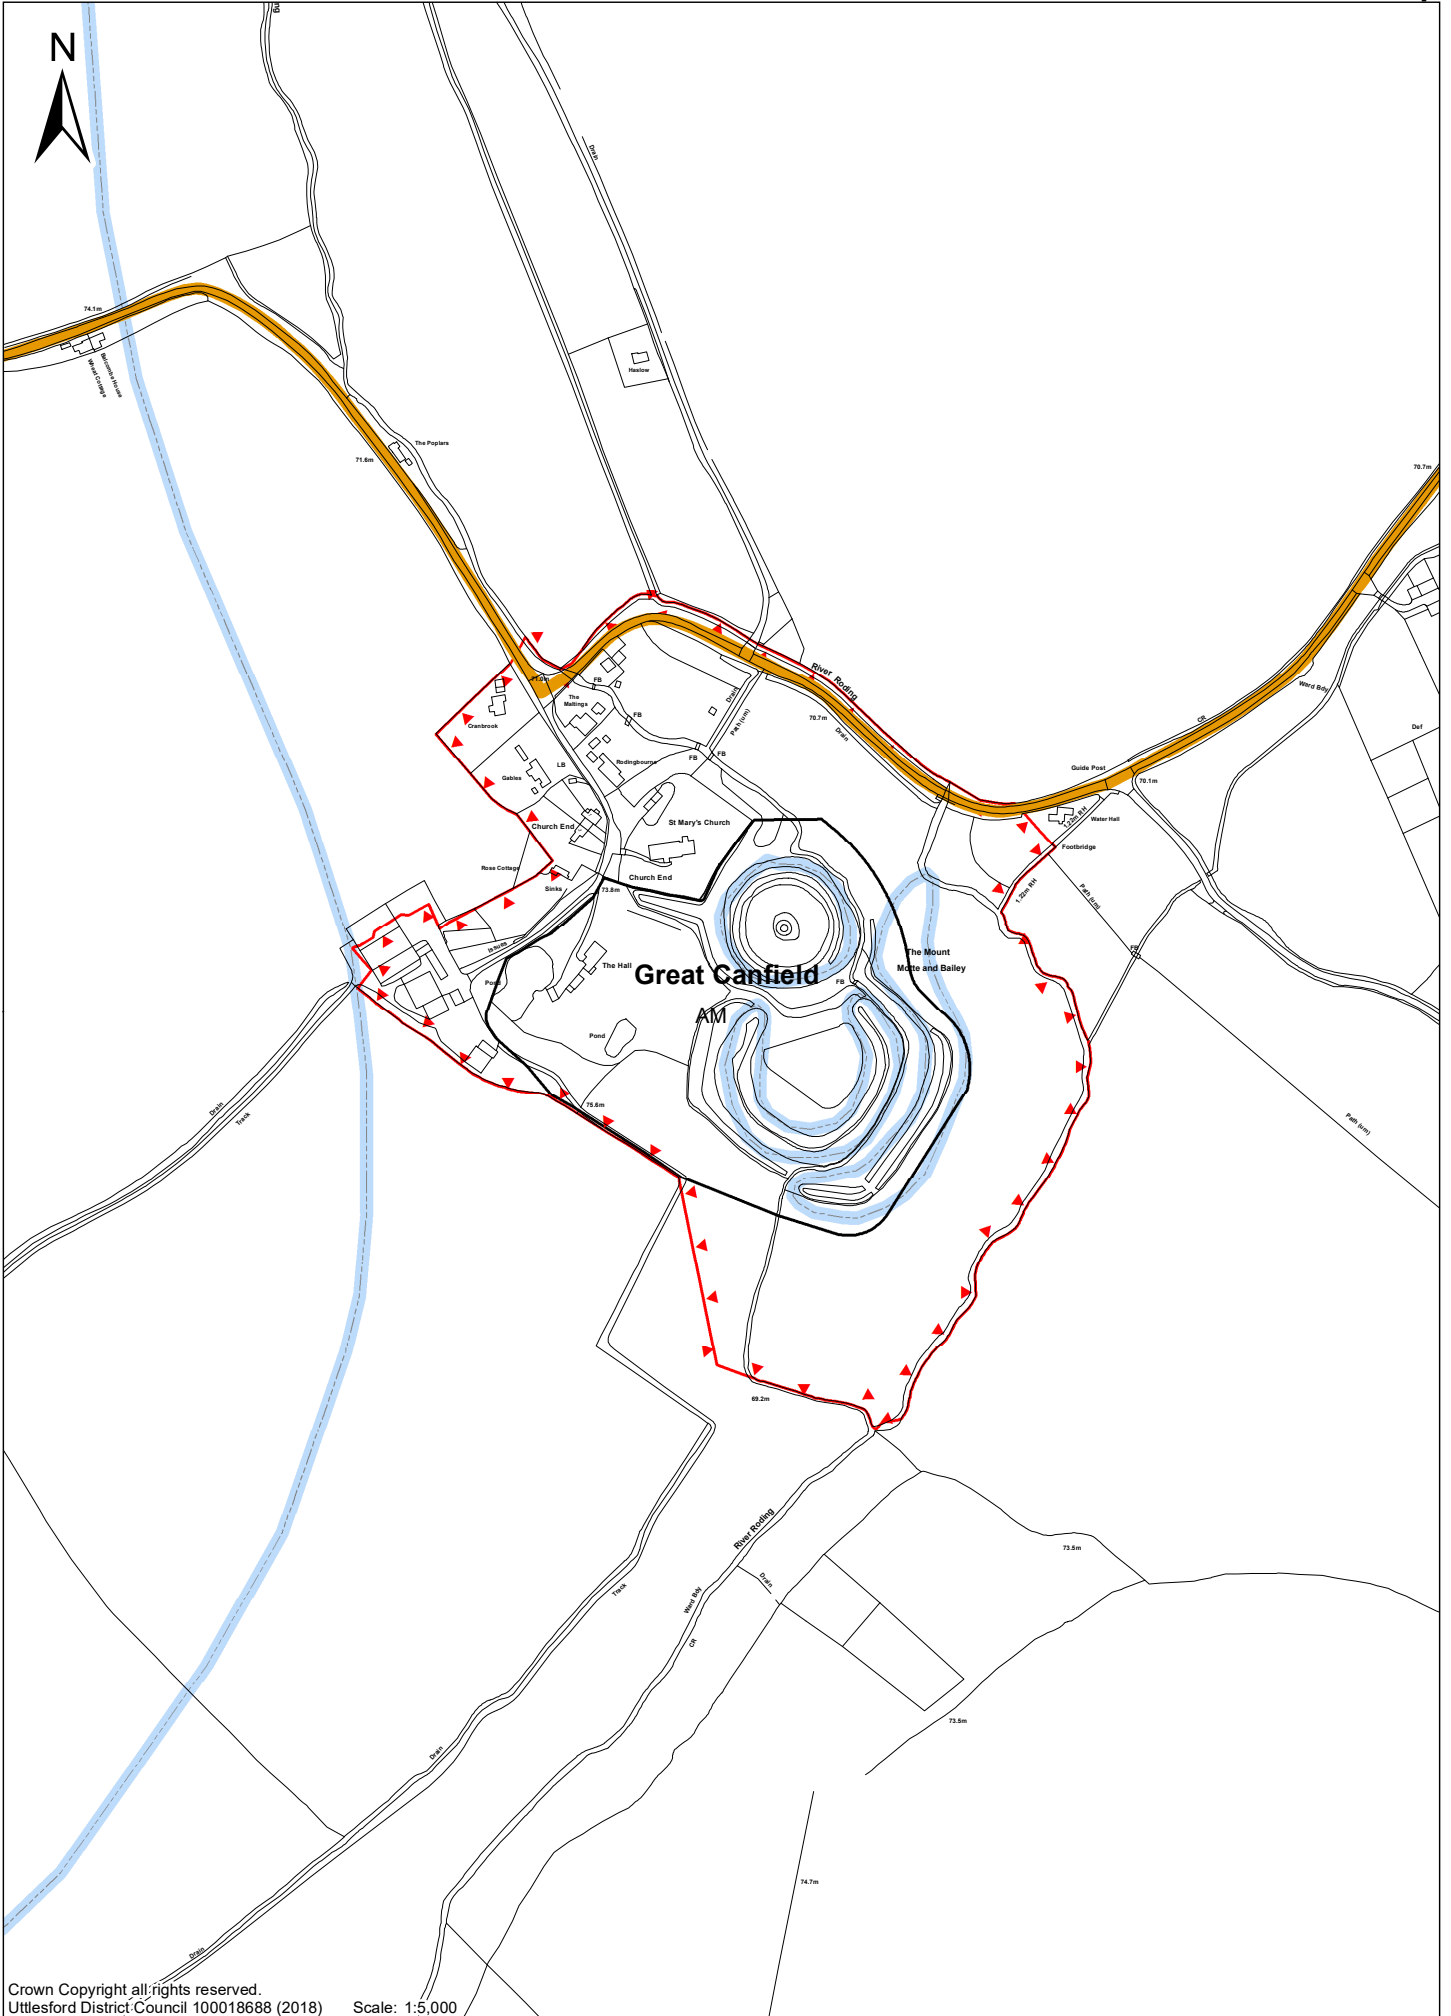

Uttlesford Pre-Submission Local Plan 2018 Debden Inset Map

Uttlesford Pre-Submission Local Plan 2018
Elmdon Inset Map

Uttlesford Pre-Submission Local Plan 2018
Elsenham Industrial Estate Inset Map

Uttlesford Pre-Submission Local Plan 2018
Felsted Village Inset Map

Uttlesford Pre-Submission Local Plan 2018 Great Canfield Inset Map

Uttlesford Pre-Submission Local Plan 2018
Great Chesterford Inset Map

Uttlesford Pre-Submission Local Plan 2018 Great Dunmow (Central) Inset Map