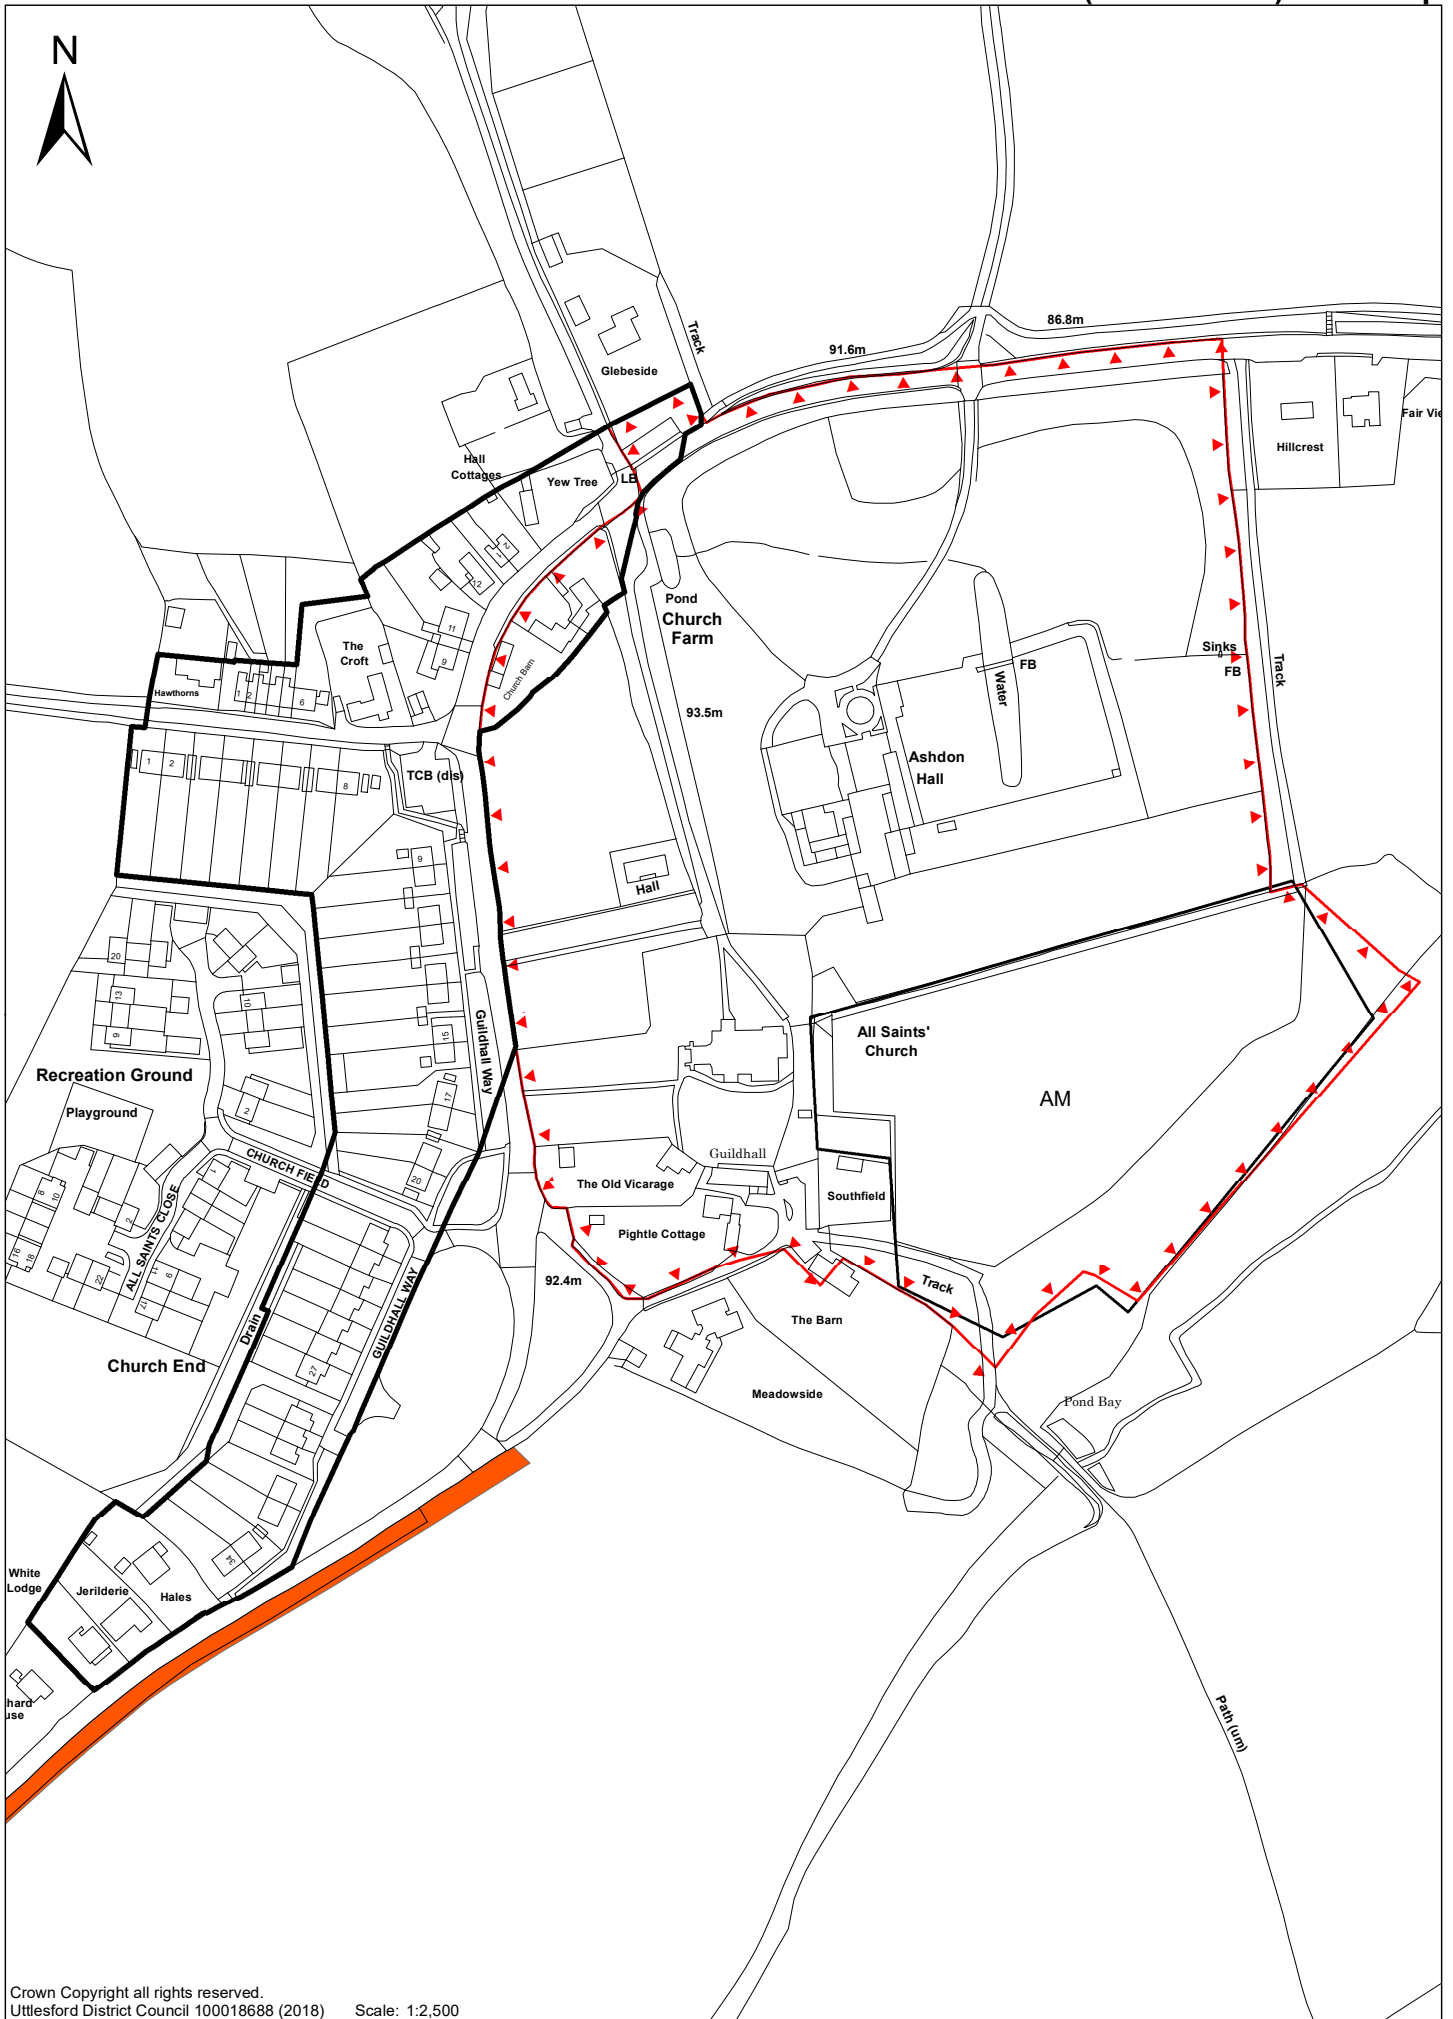

Uttlesford Pre-Submission Local Plan 2018
Arkesden Inset Map

Uttlesford Pre-Submission Local Plan 2018 Ashdon Inset Map

Uttlesford Pre-Submission Local Plan 2018 Ashdon (Church End) Inset Map

Uttlesford Pre-Submission Local Plan 2018 Barnston Inset Map

Uttlesford Pre-Submission Local Plan 2018 Berden Inset Map

Uttlesford Pre-Submission Local Plan 2018
Birchanger & Parsonage Farm Inset Map

Uttlesford Pre-Submission Local Plan 2018 Chesterford Research Park Inset Map

Uttlesford Pre-Submission Local Plan 2018 Debden Inset Map

Uttlesford Pre-Submission Local Plan 2018
Elmdon Inset Map

Uttlesford Pre-Submission Local Plan 2018
Elsenham Industrial Estate Inset Map

Uttlesford Pre-Submission Local Plan 2018
Felsted Village Inset Map