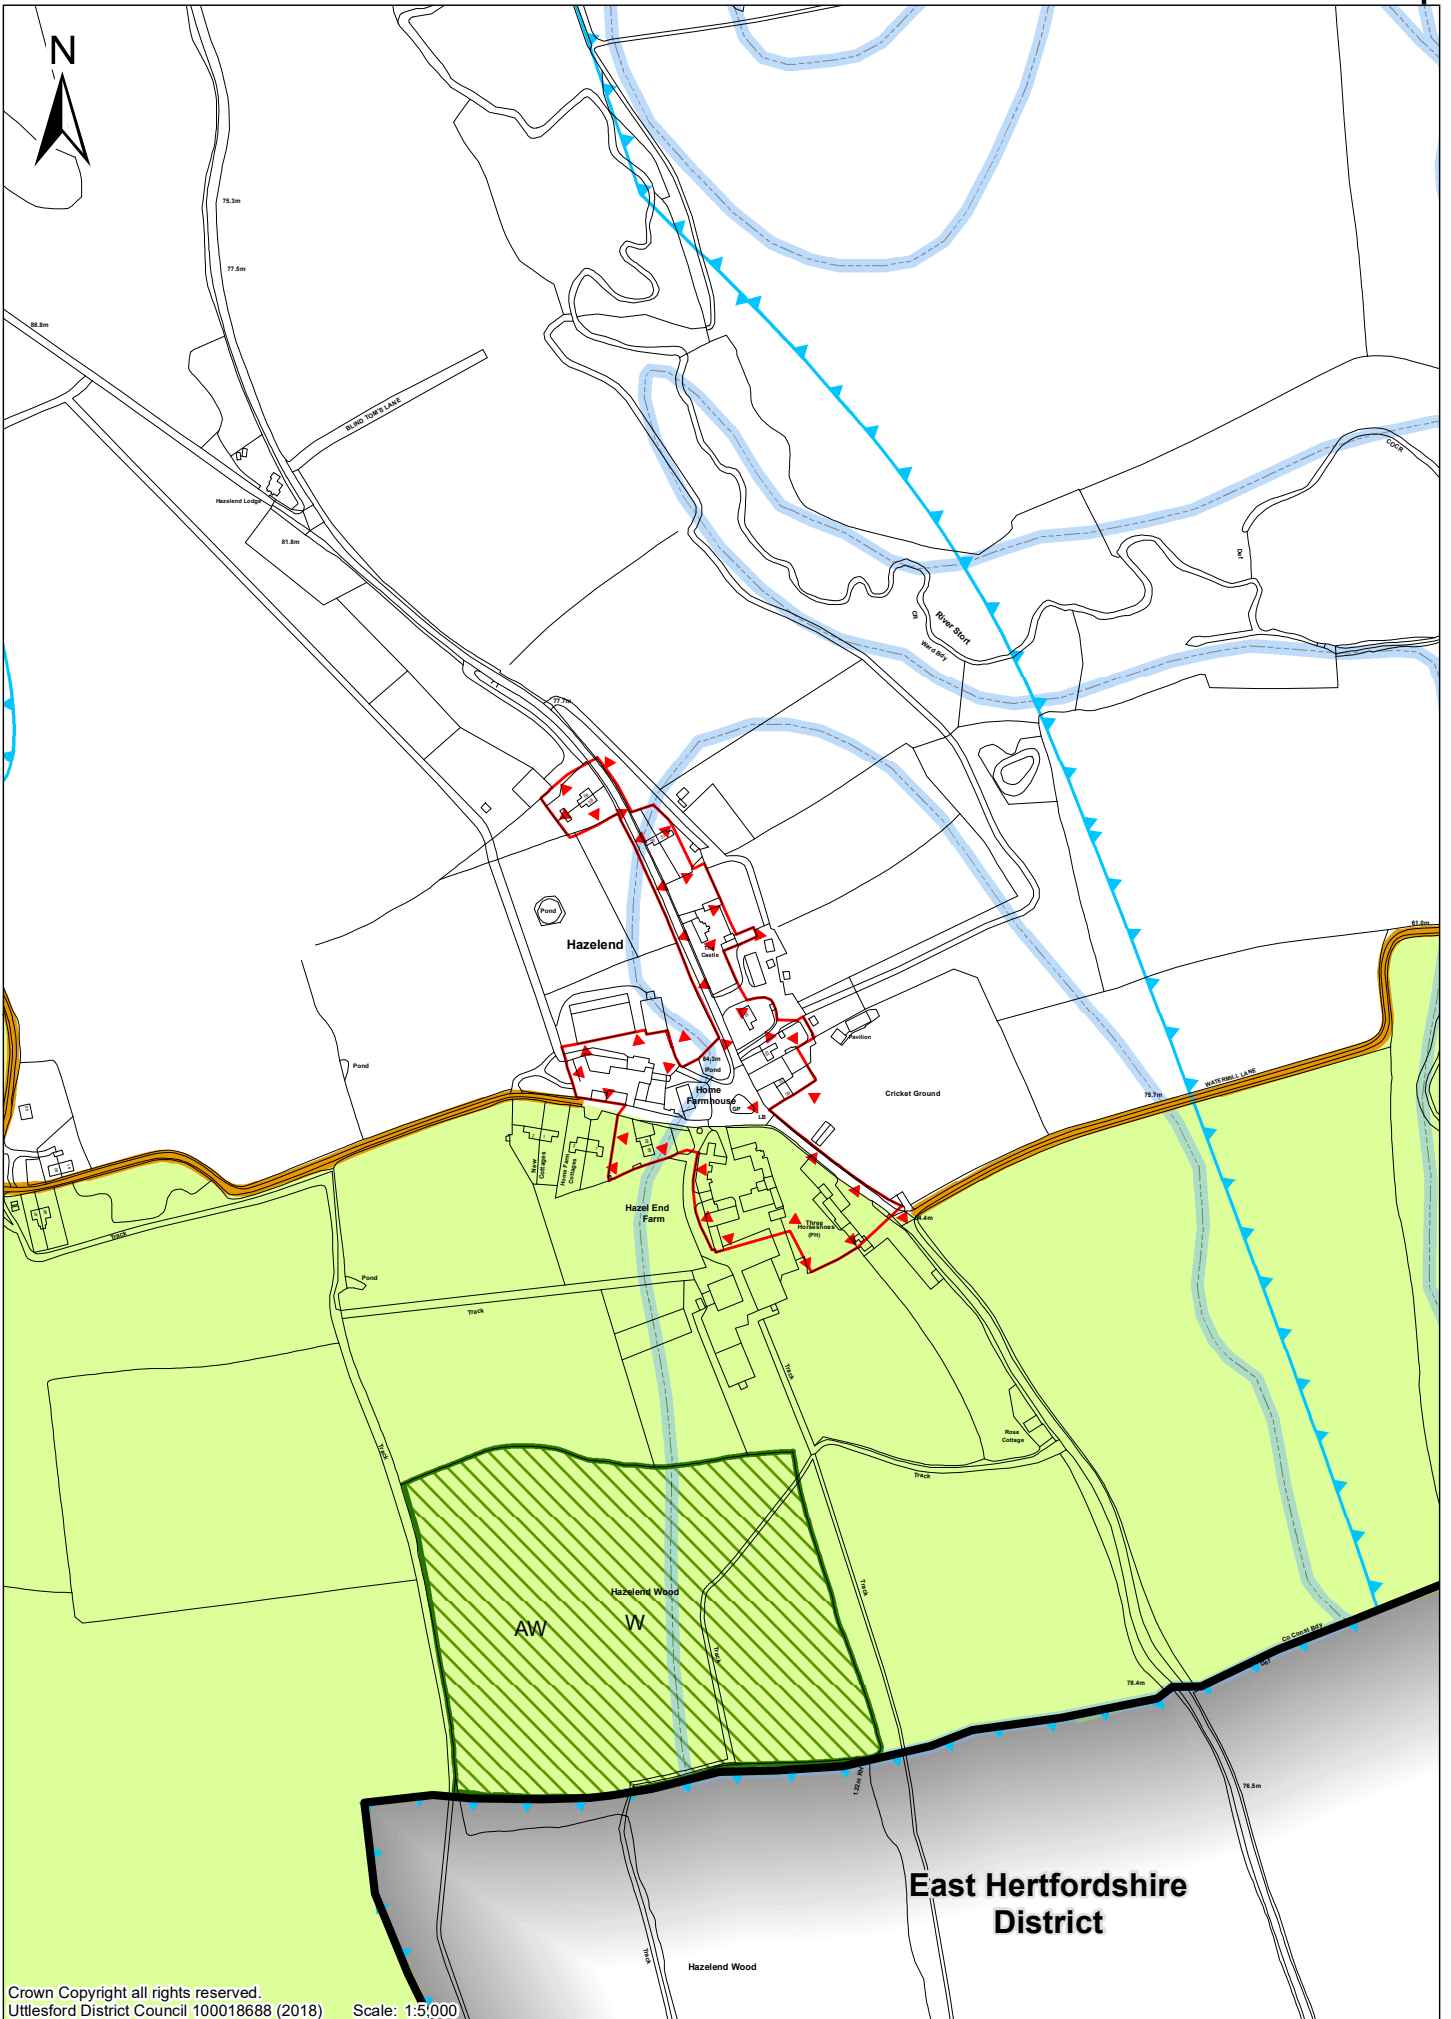

Uttlesford Pre-Submission Local Plan 2018
Hazel End Inset Map