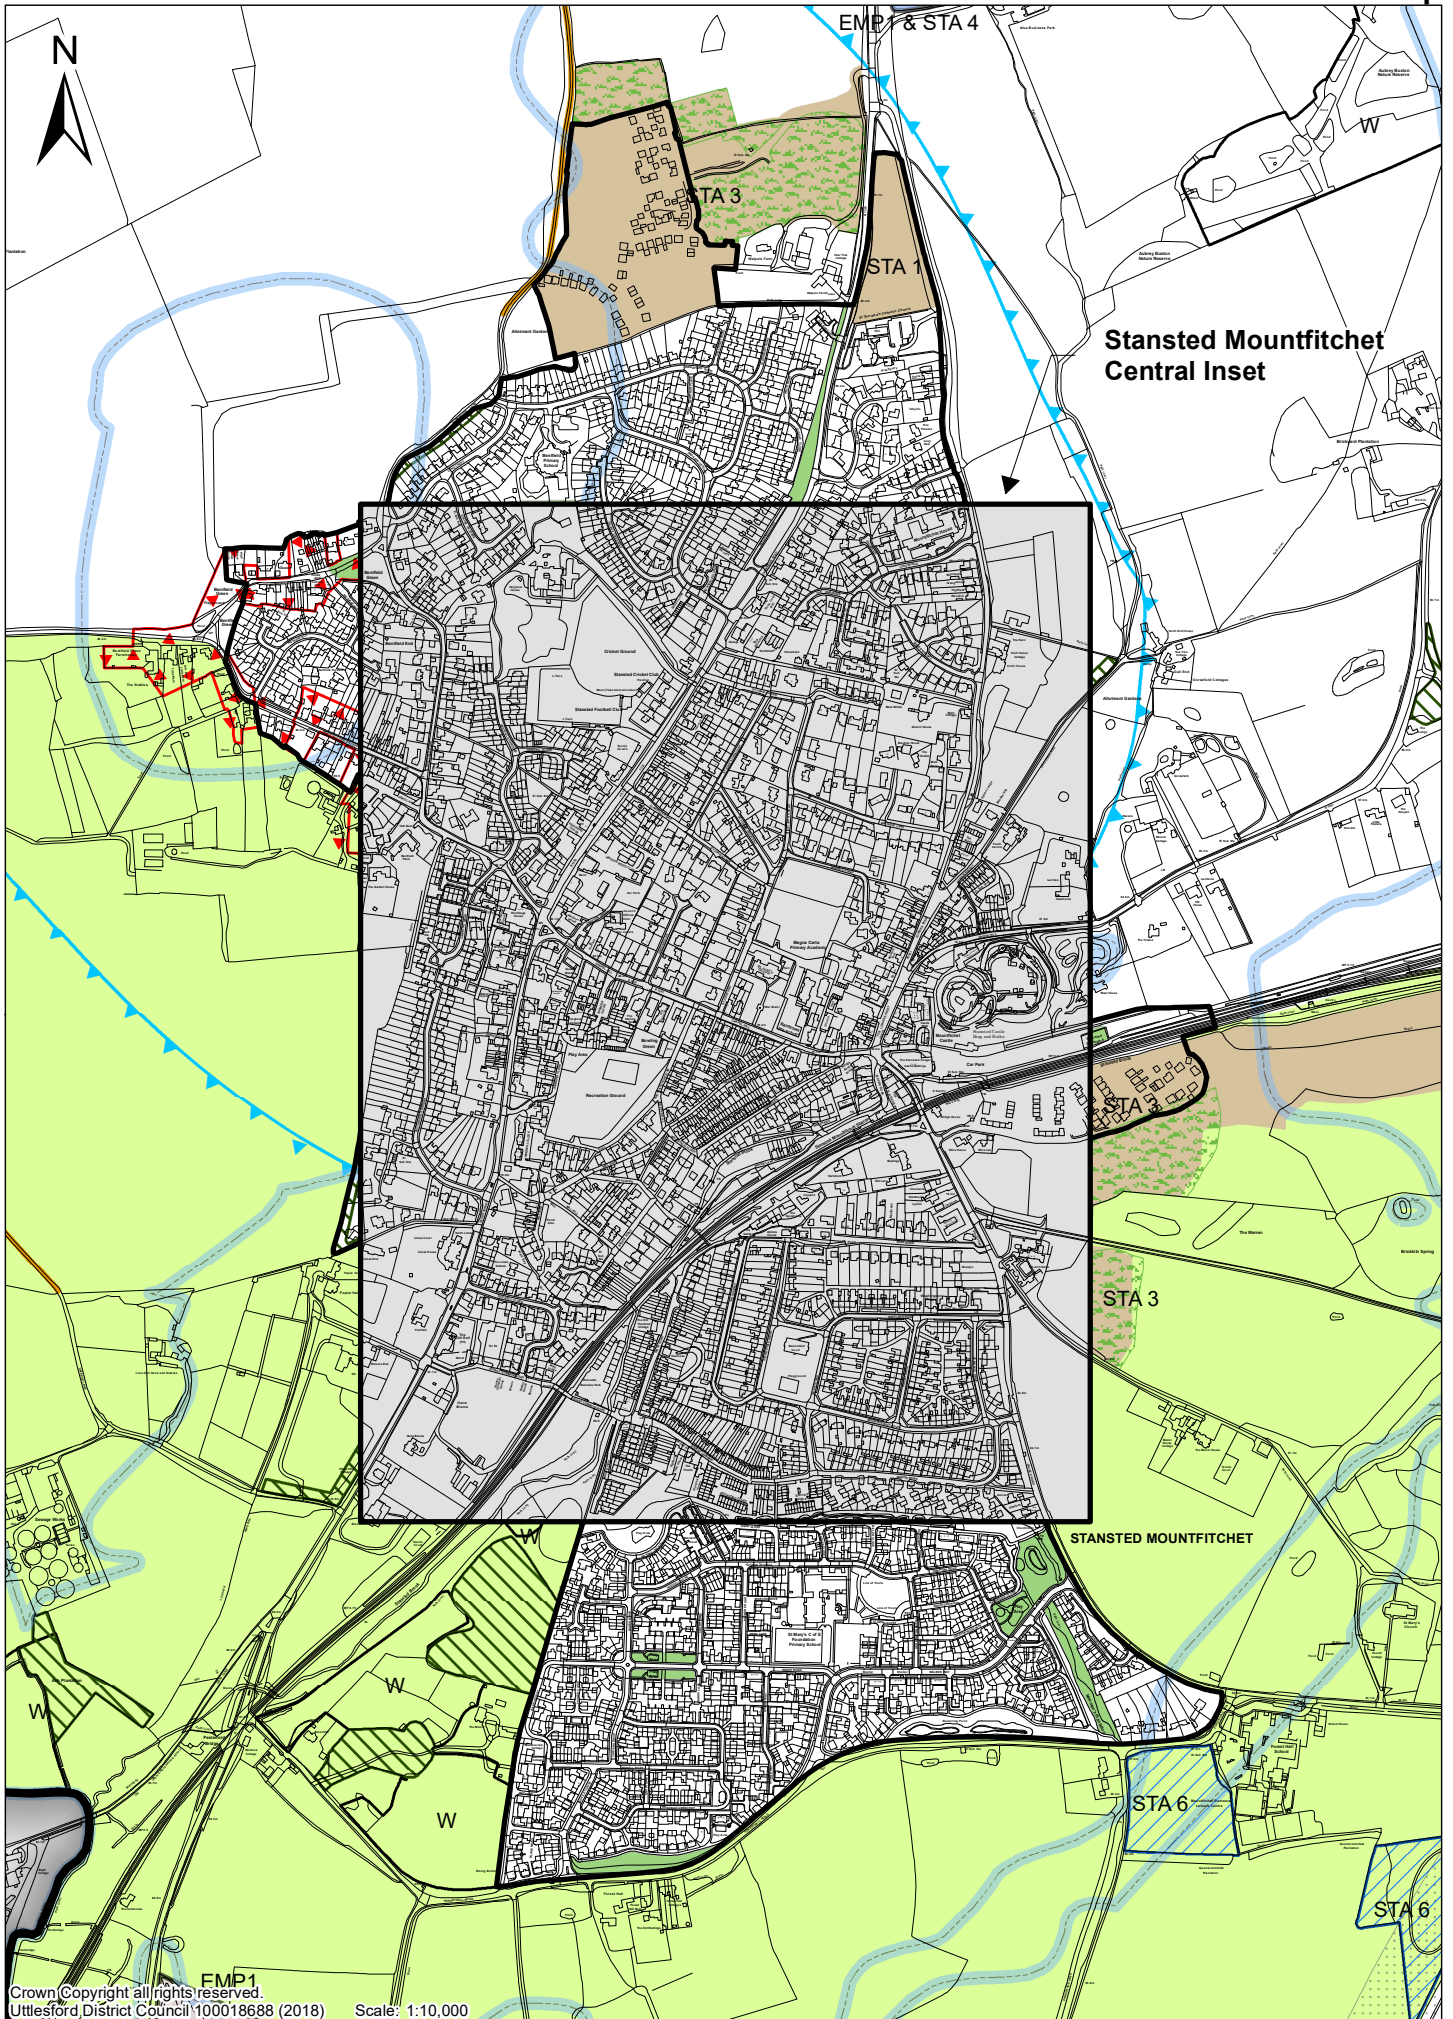

Uttlesford Pre-Submission Local Plan 2018
Radwinter Inset Map

Uttlesford Pre-Submission Local Plan 2018 Saffron Walden (Central) Inset Map

Uttlesford Pre-Submission Local Plan 2018
Saffron Walden (Audley End) Inset Map

Uttlesford Pre-Submission Local Plan 2018
Stansted Mountfitchet Inset Map

Uttlesford Pre-Submission Local Plan 2018 Stansted Mountfitchet (Central) Inset Map

Uttlesford Pre-Submission Local Plan 2018
Stebbing Inset Map