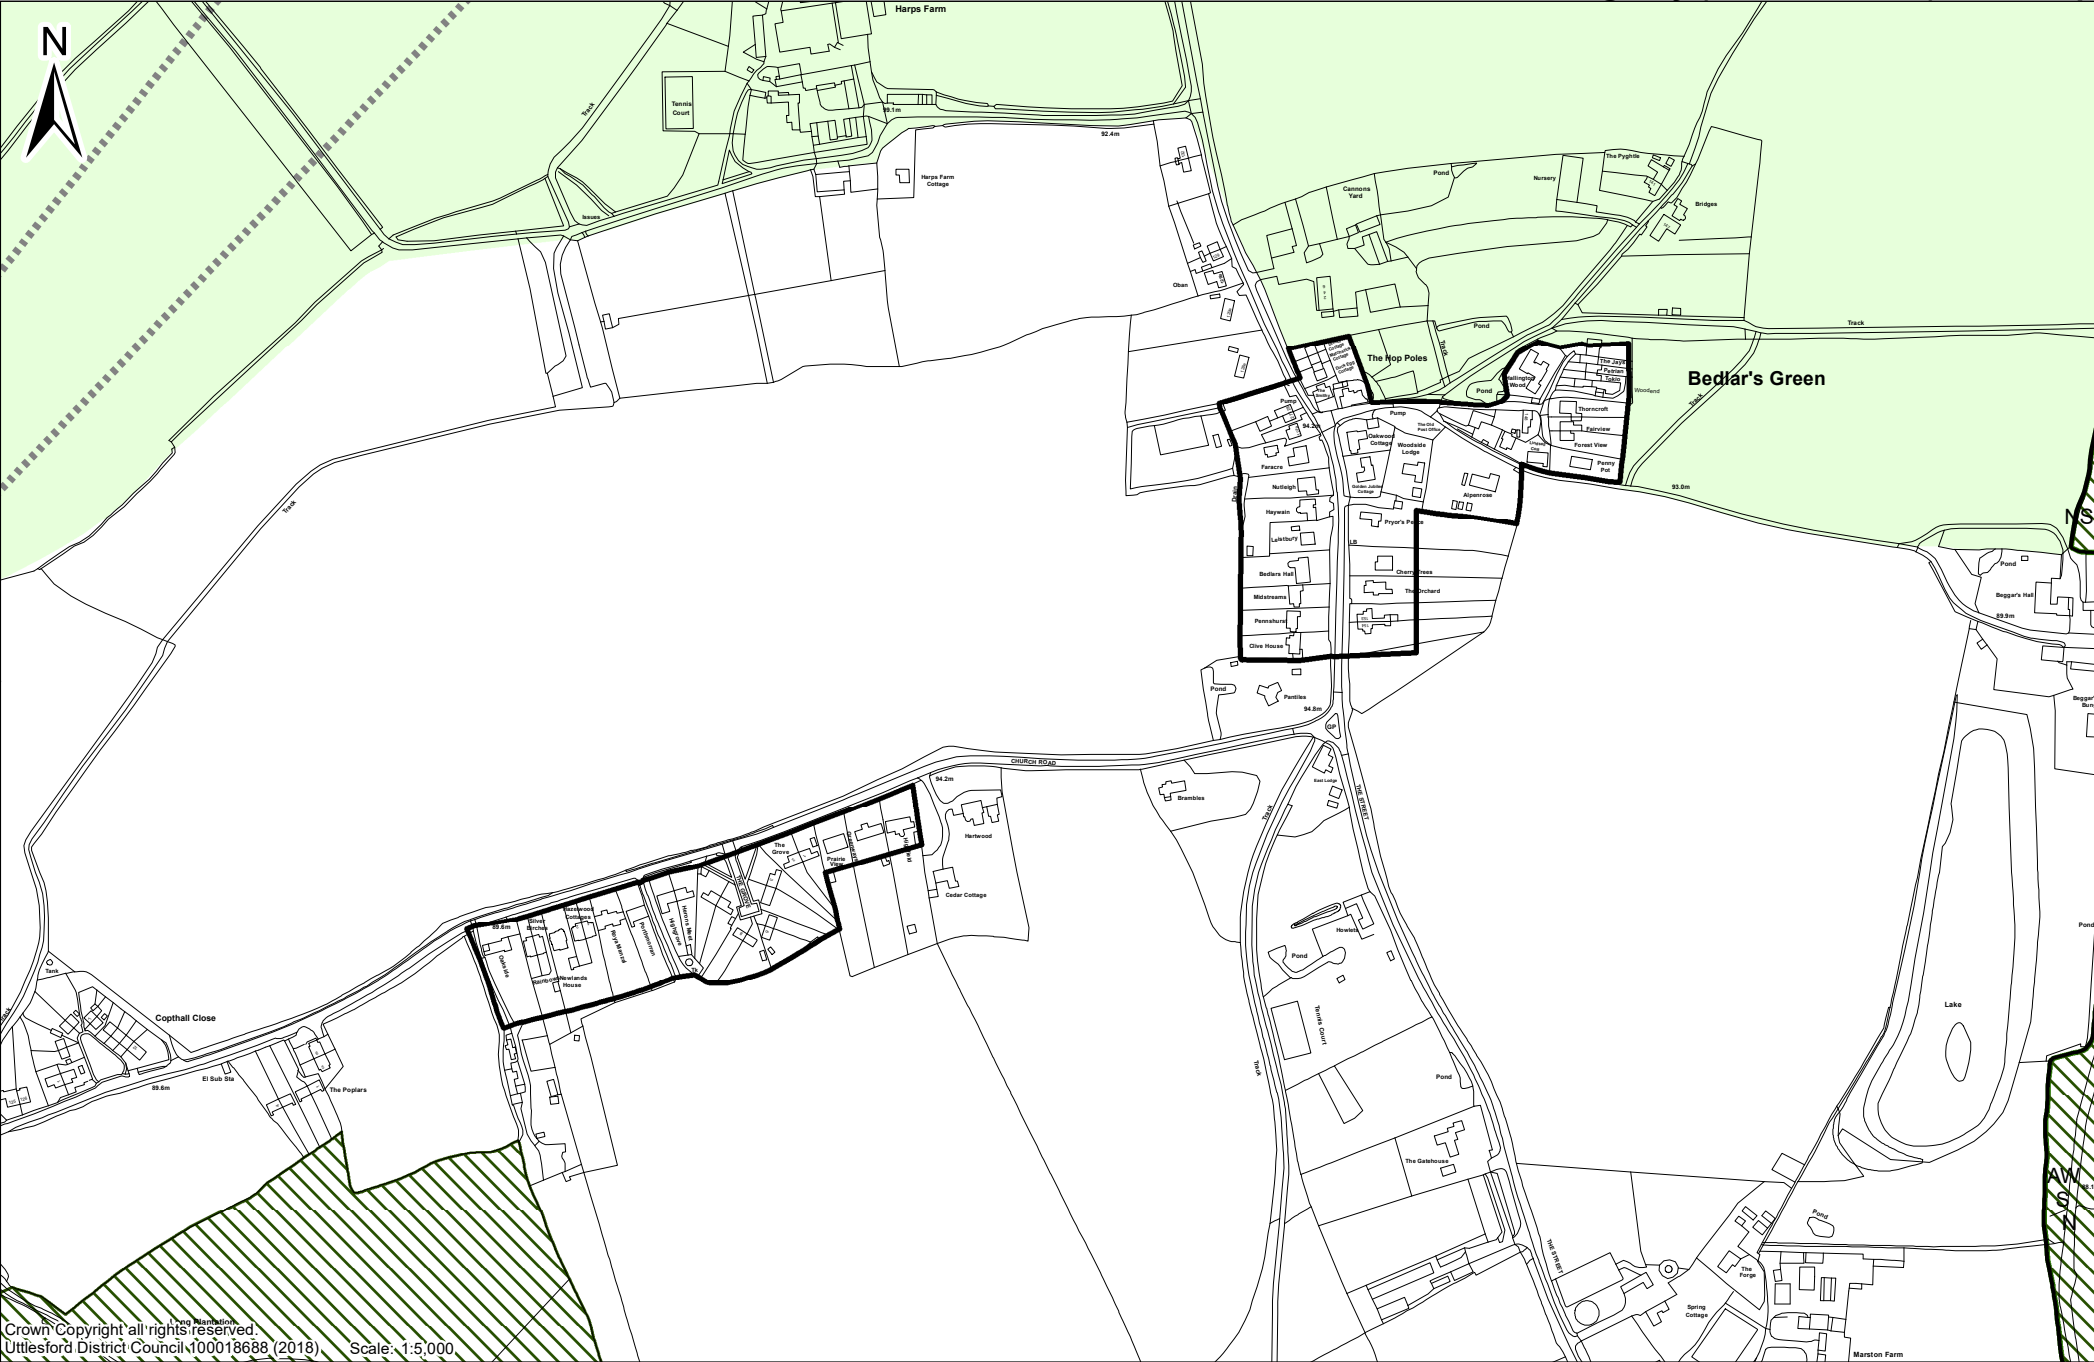

Uttlesford Pre-Submission Local Plan 2018
Great Hallingbury (Bedlars Green) Inset Map