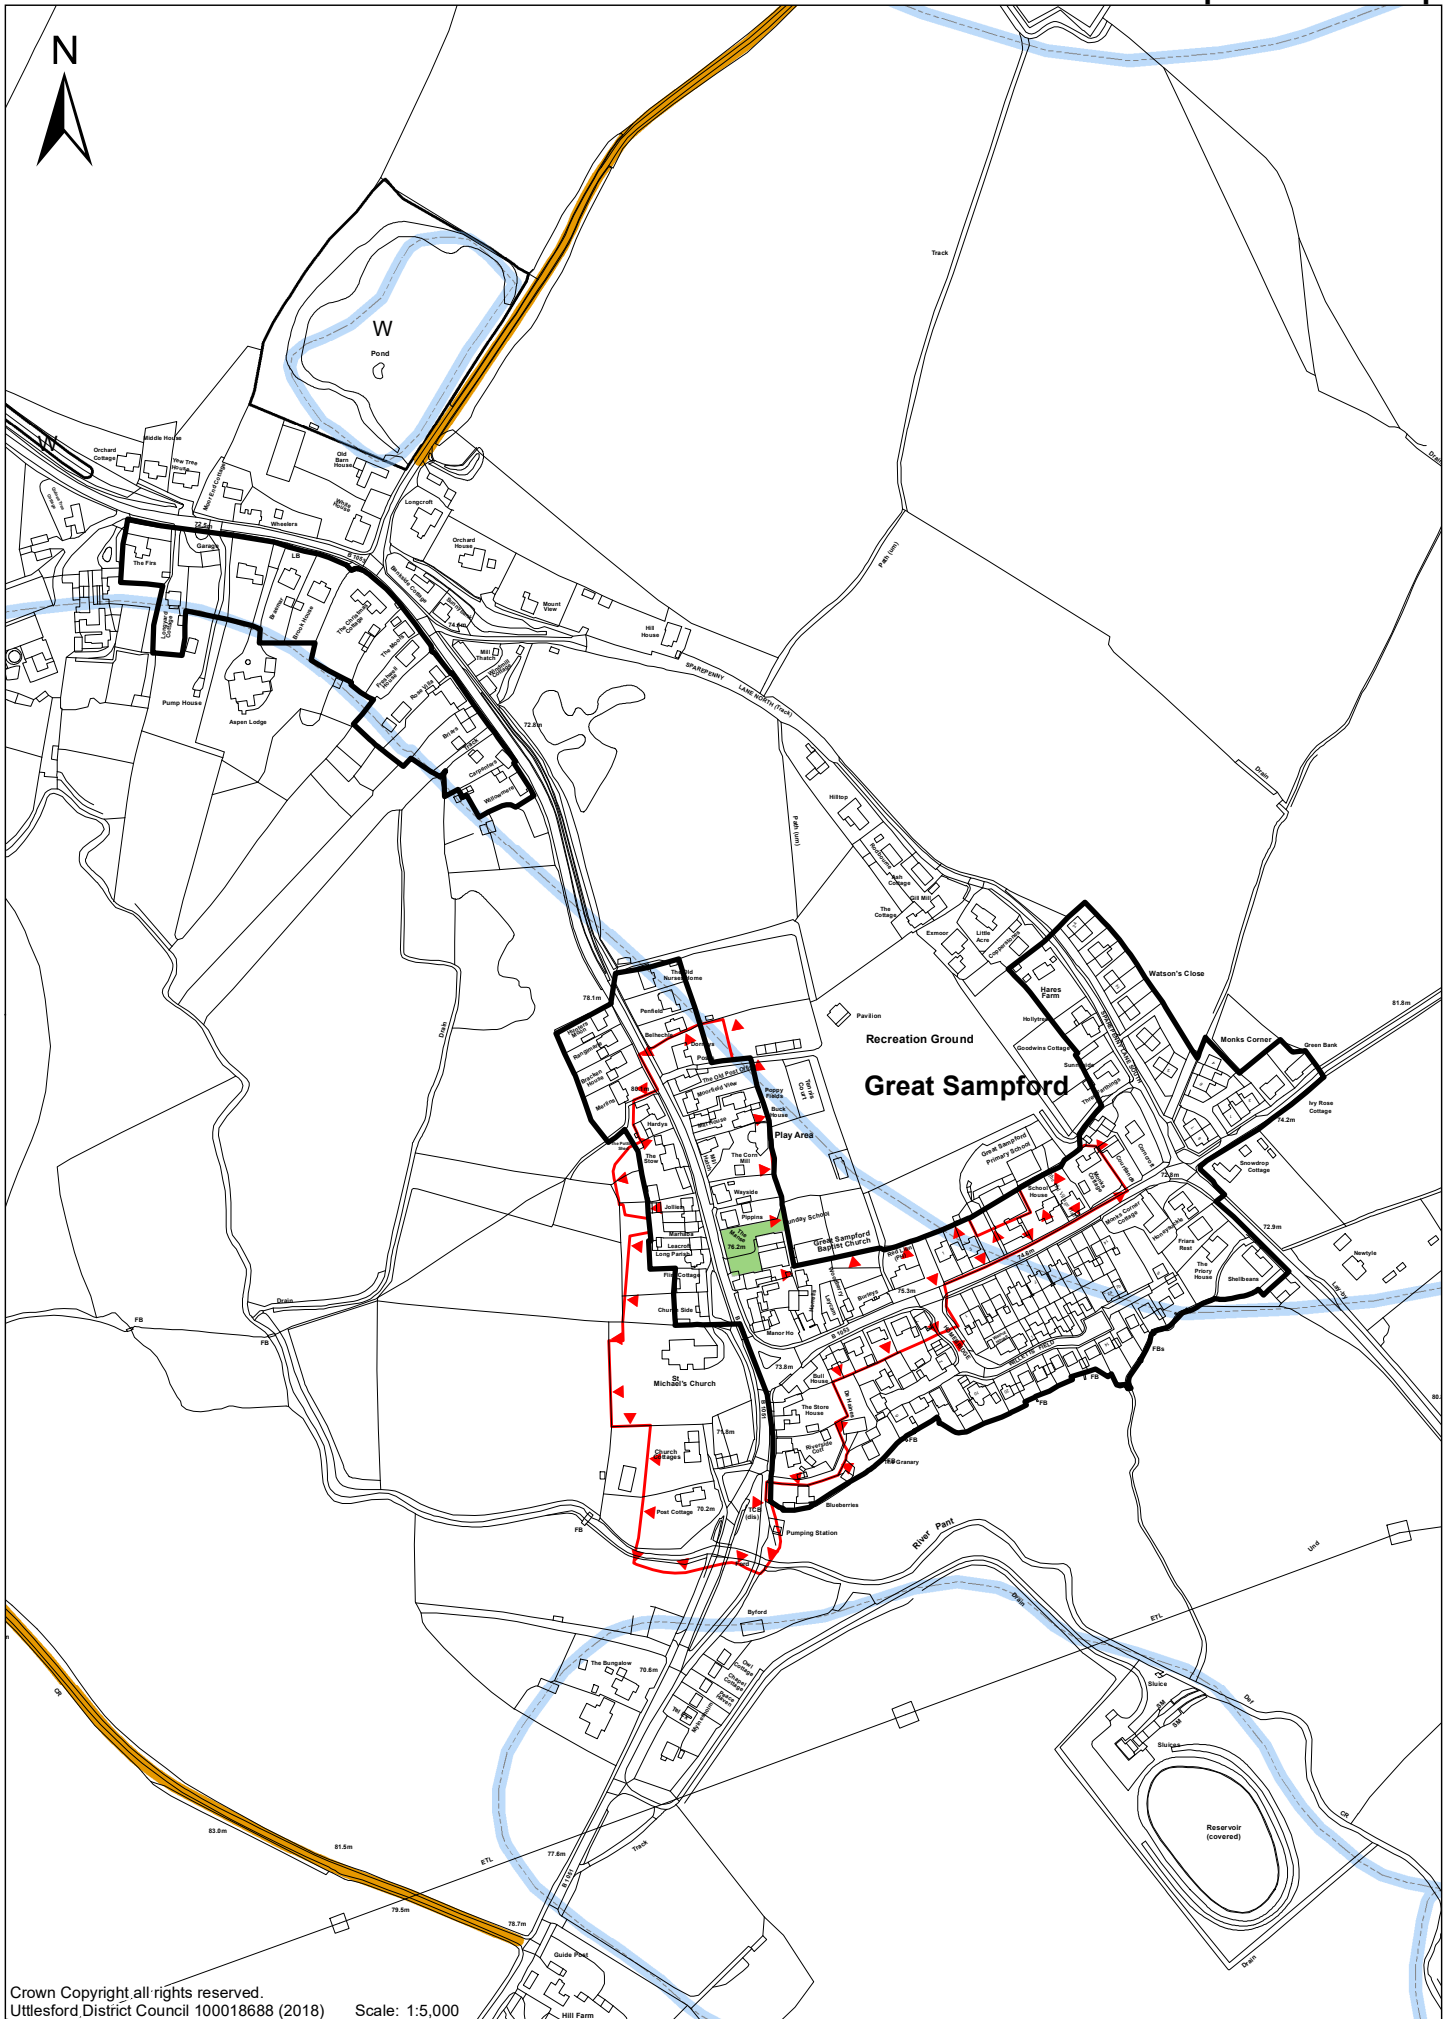

Uttlesford Pre-Submission Local Plan 2018 Great Sampford Inset Map