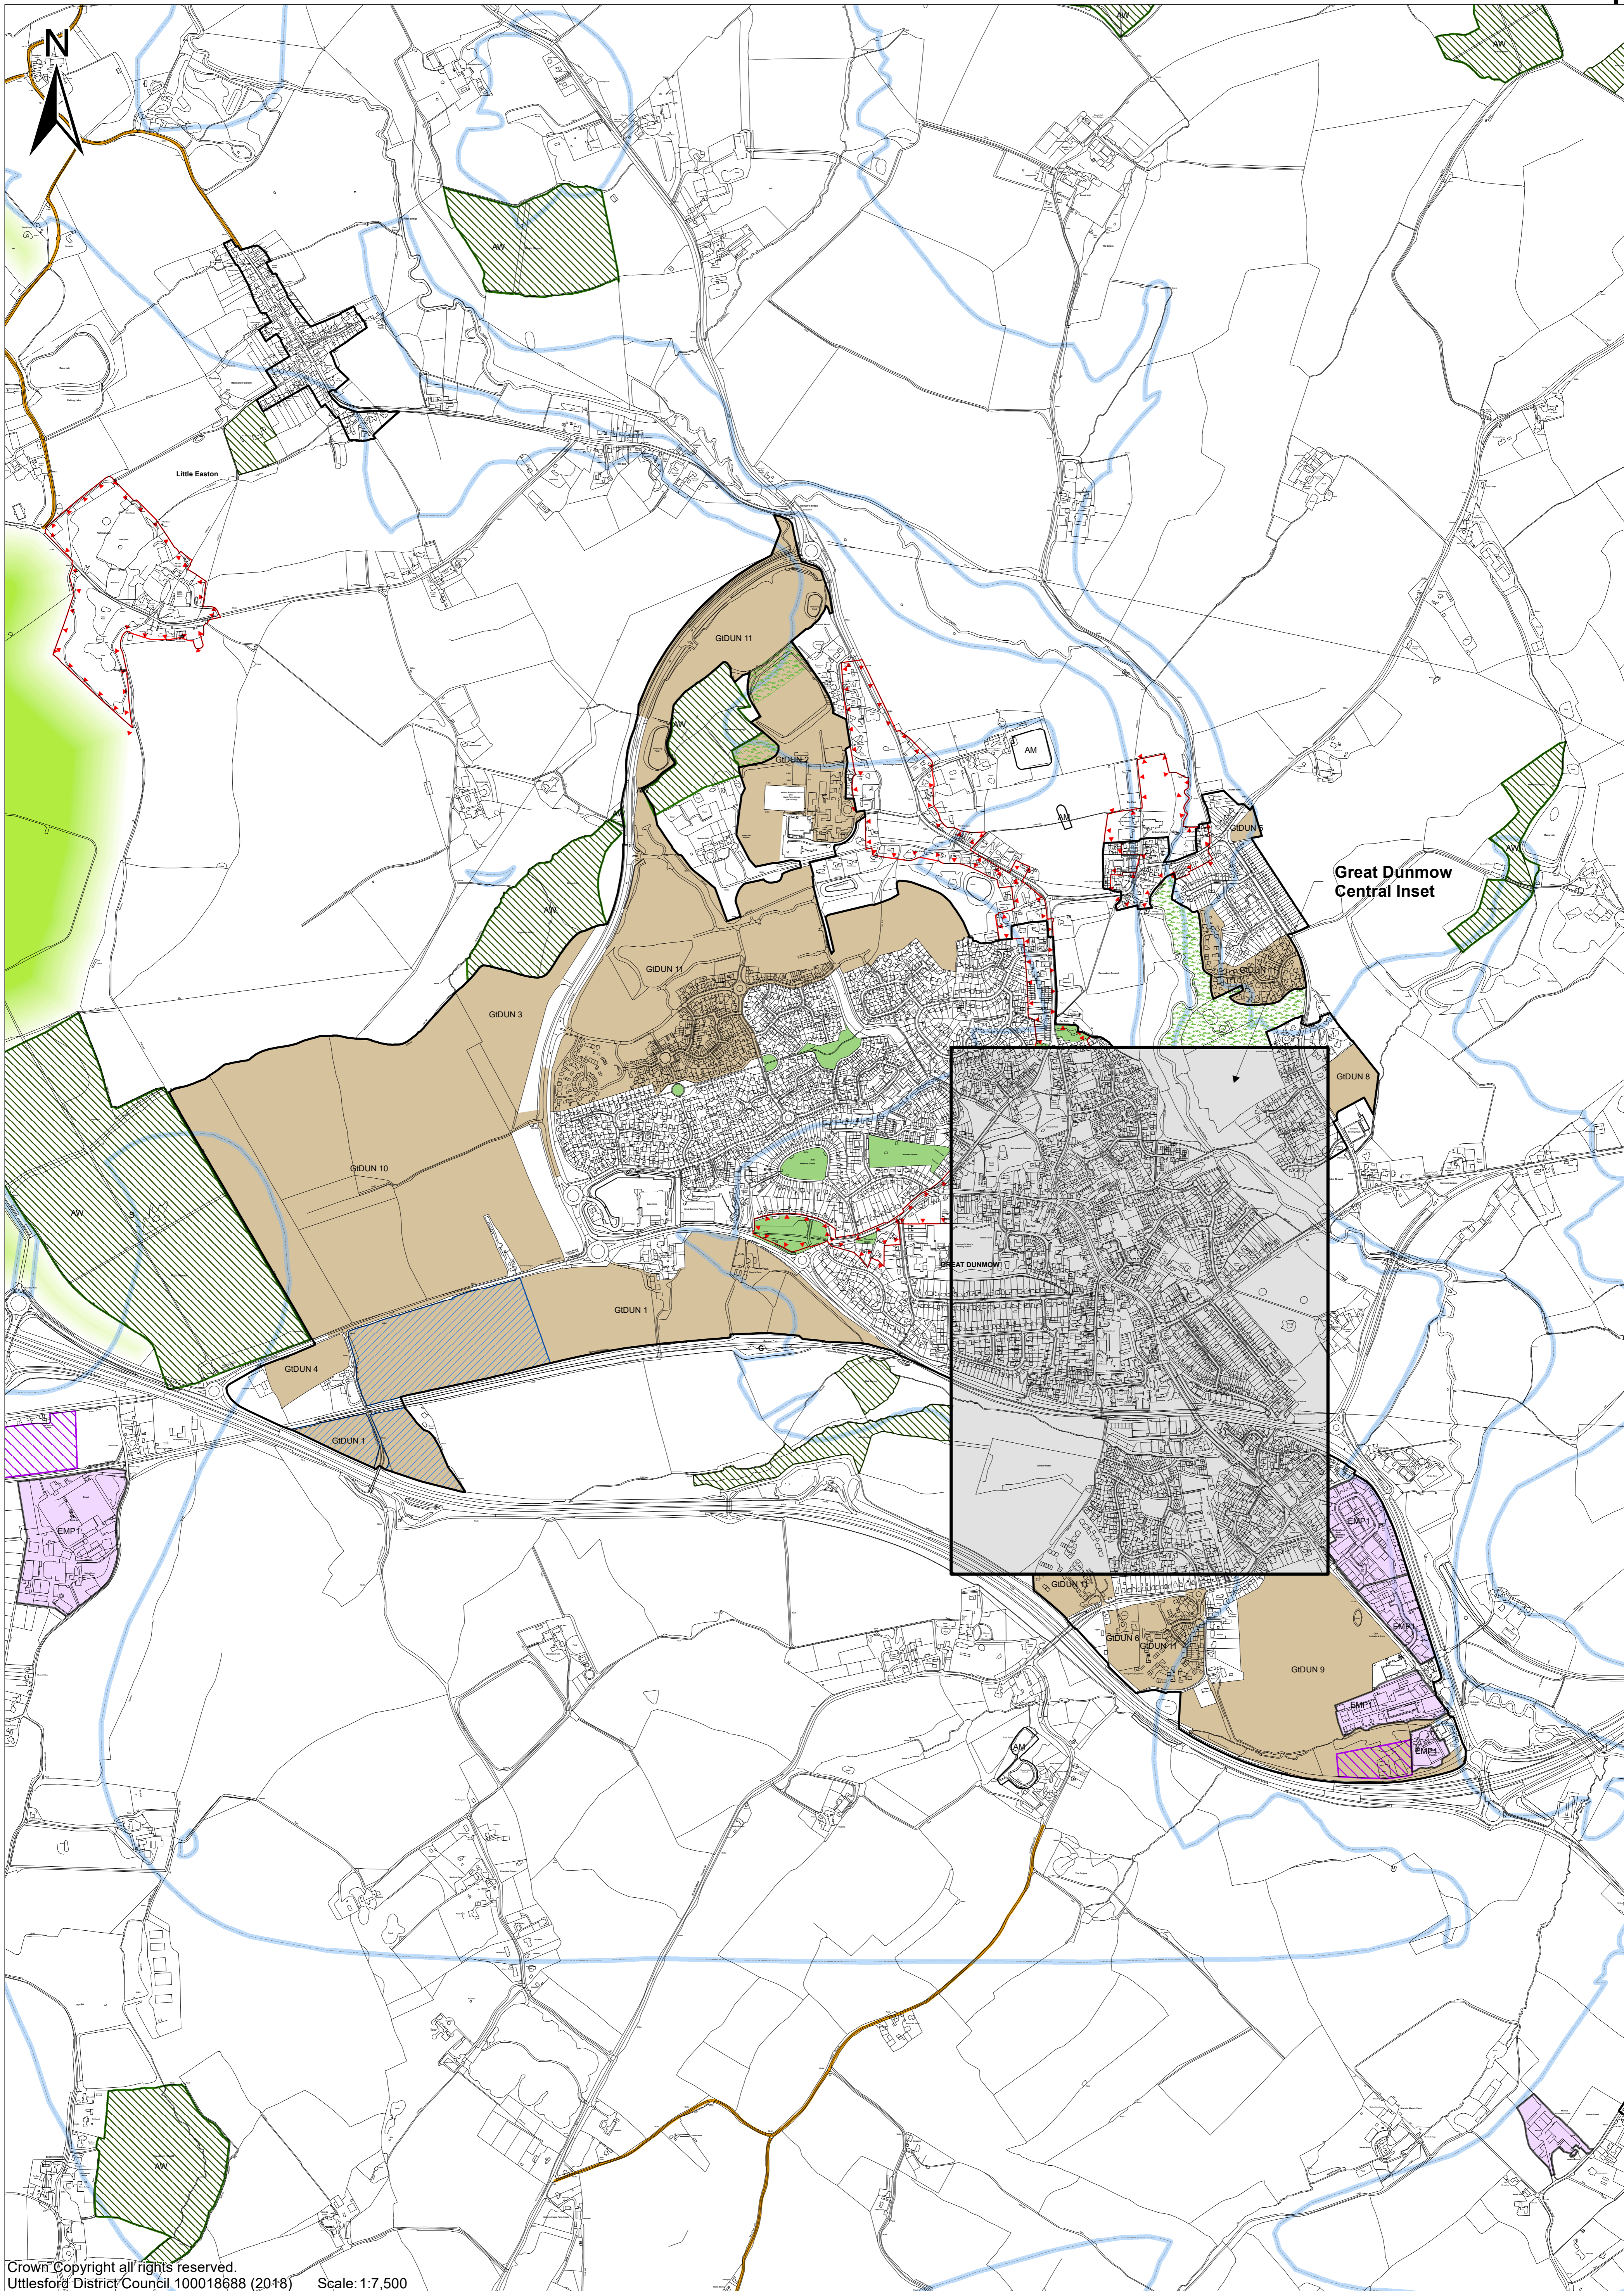

Uttlesford Pre-Submission Local Plan 2018 Great Canfield Inset Map

Uttlesford Pre-Submission Local Plan 2018
Great Chesterford Inset Map

Uttlesford Pre-Submission Local Plan 2018 Great Dunmow (Central) Inset Map