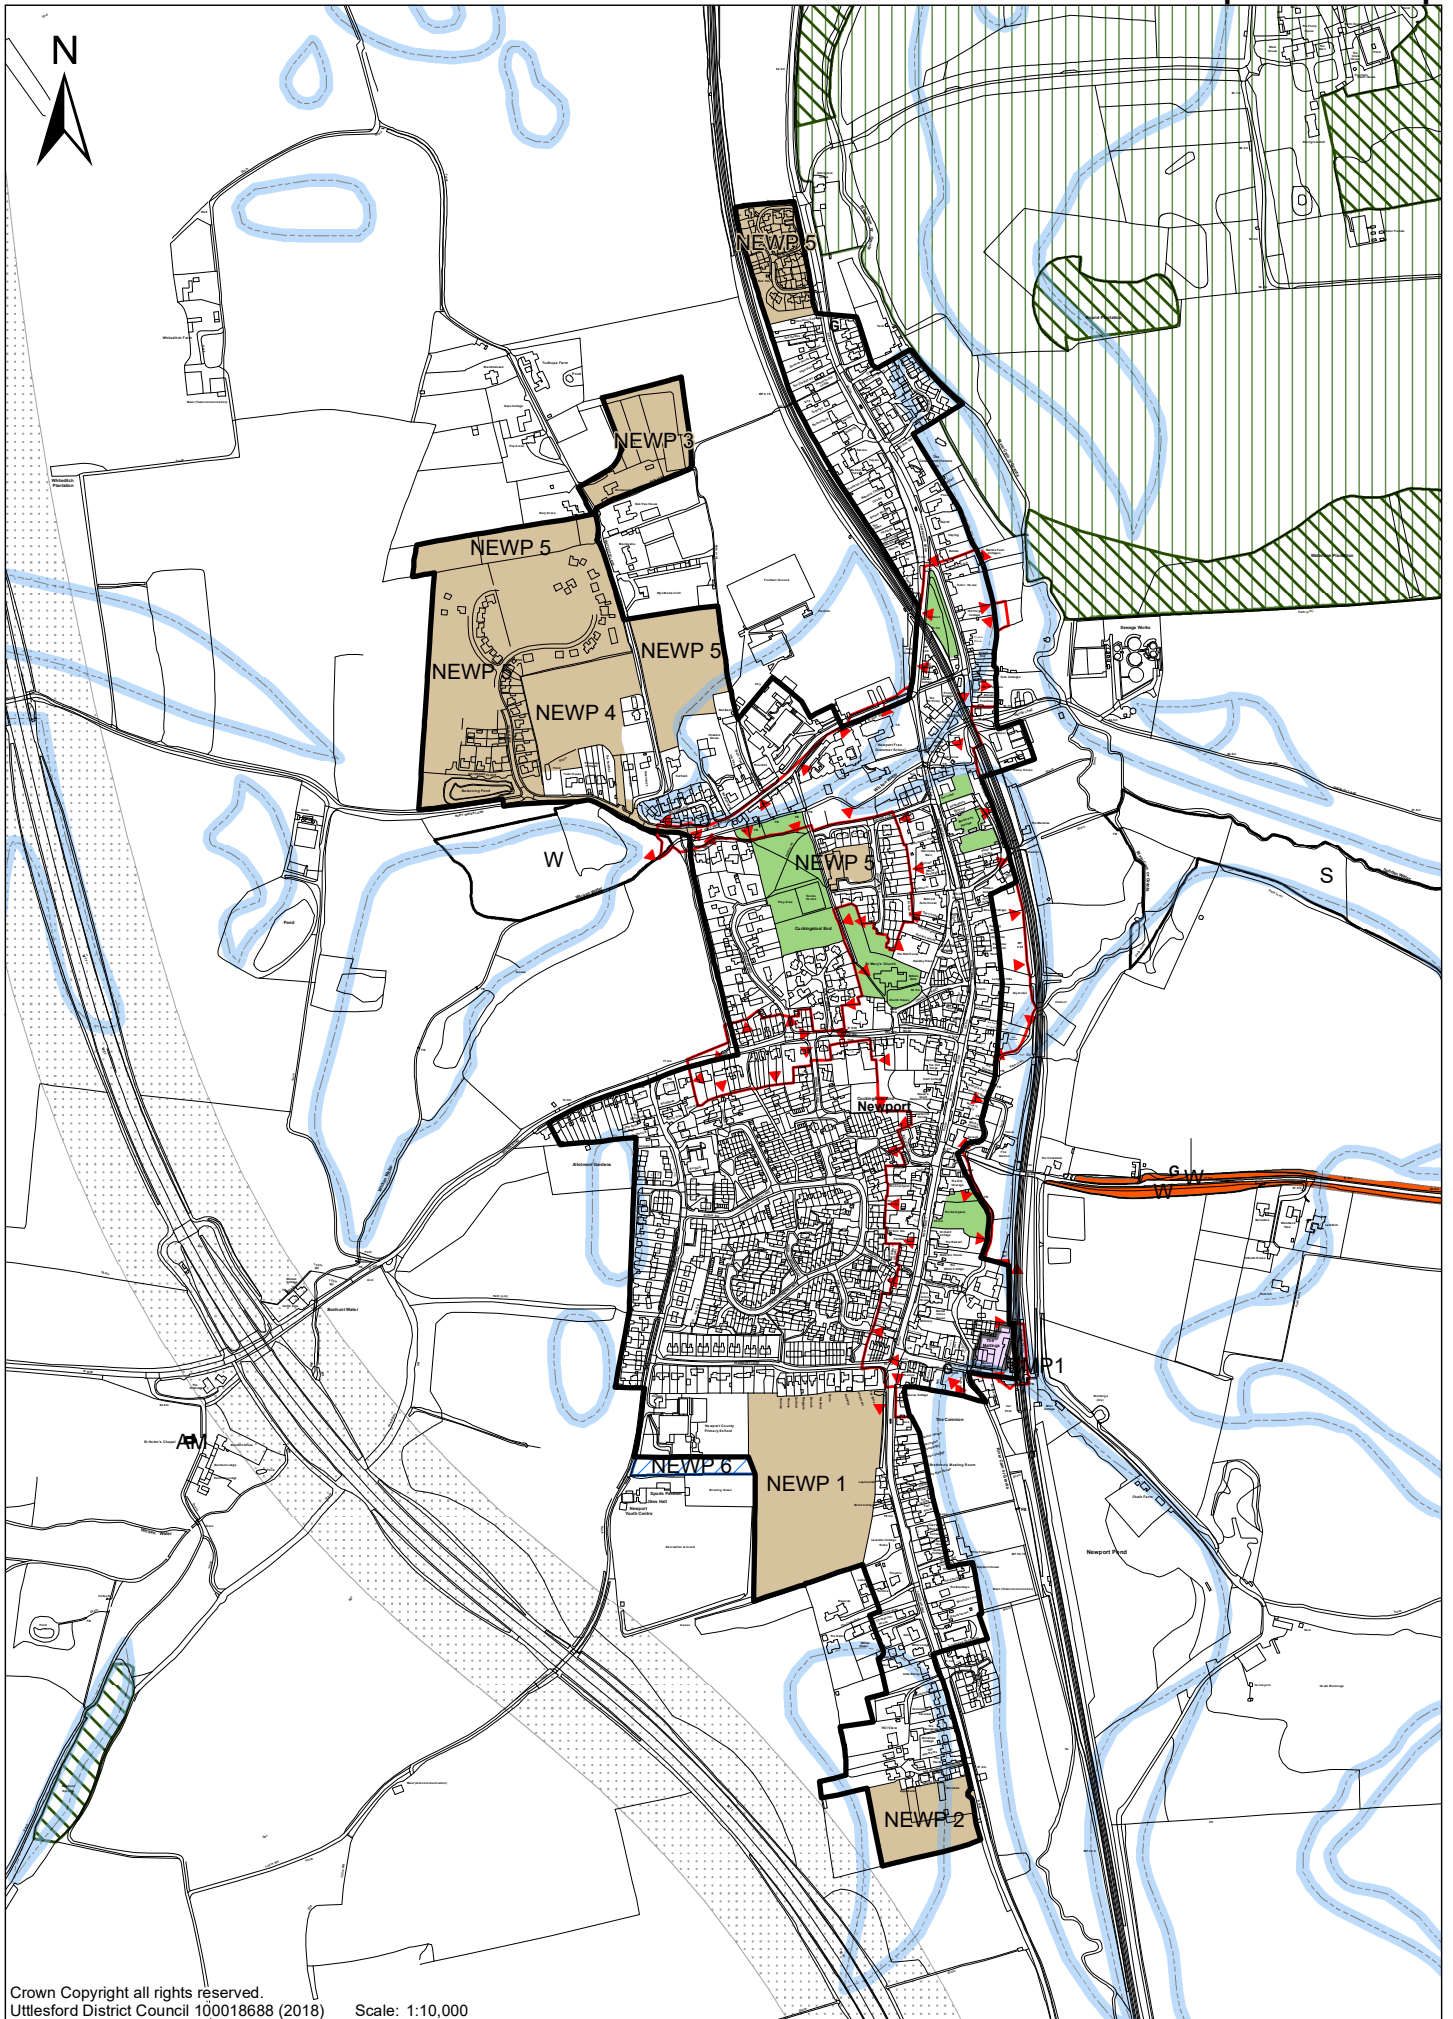

Uttlesford Pre-Submission Local Plan 2018
Henham Inset Map

Uttlesford Pre-Submission Local Plan 2018
Leaden Roding Inset Map

Uttlesford Pre-Submission Local Plan 2018
Little Hallingbury (North) Inset Map

Uttlesford Pre-Submission Local Plan 2018
Little Hallingbury (South) Inset Map

Uttlesford Pre-Submission Local Plan 2018
Newport Inset Map

Uttlesford Pre-Submission Local Plan 2018 Quendon & Rickling Green Inset Map