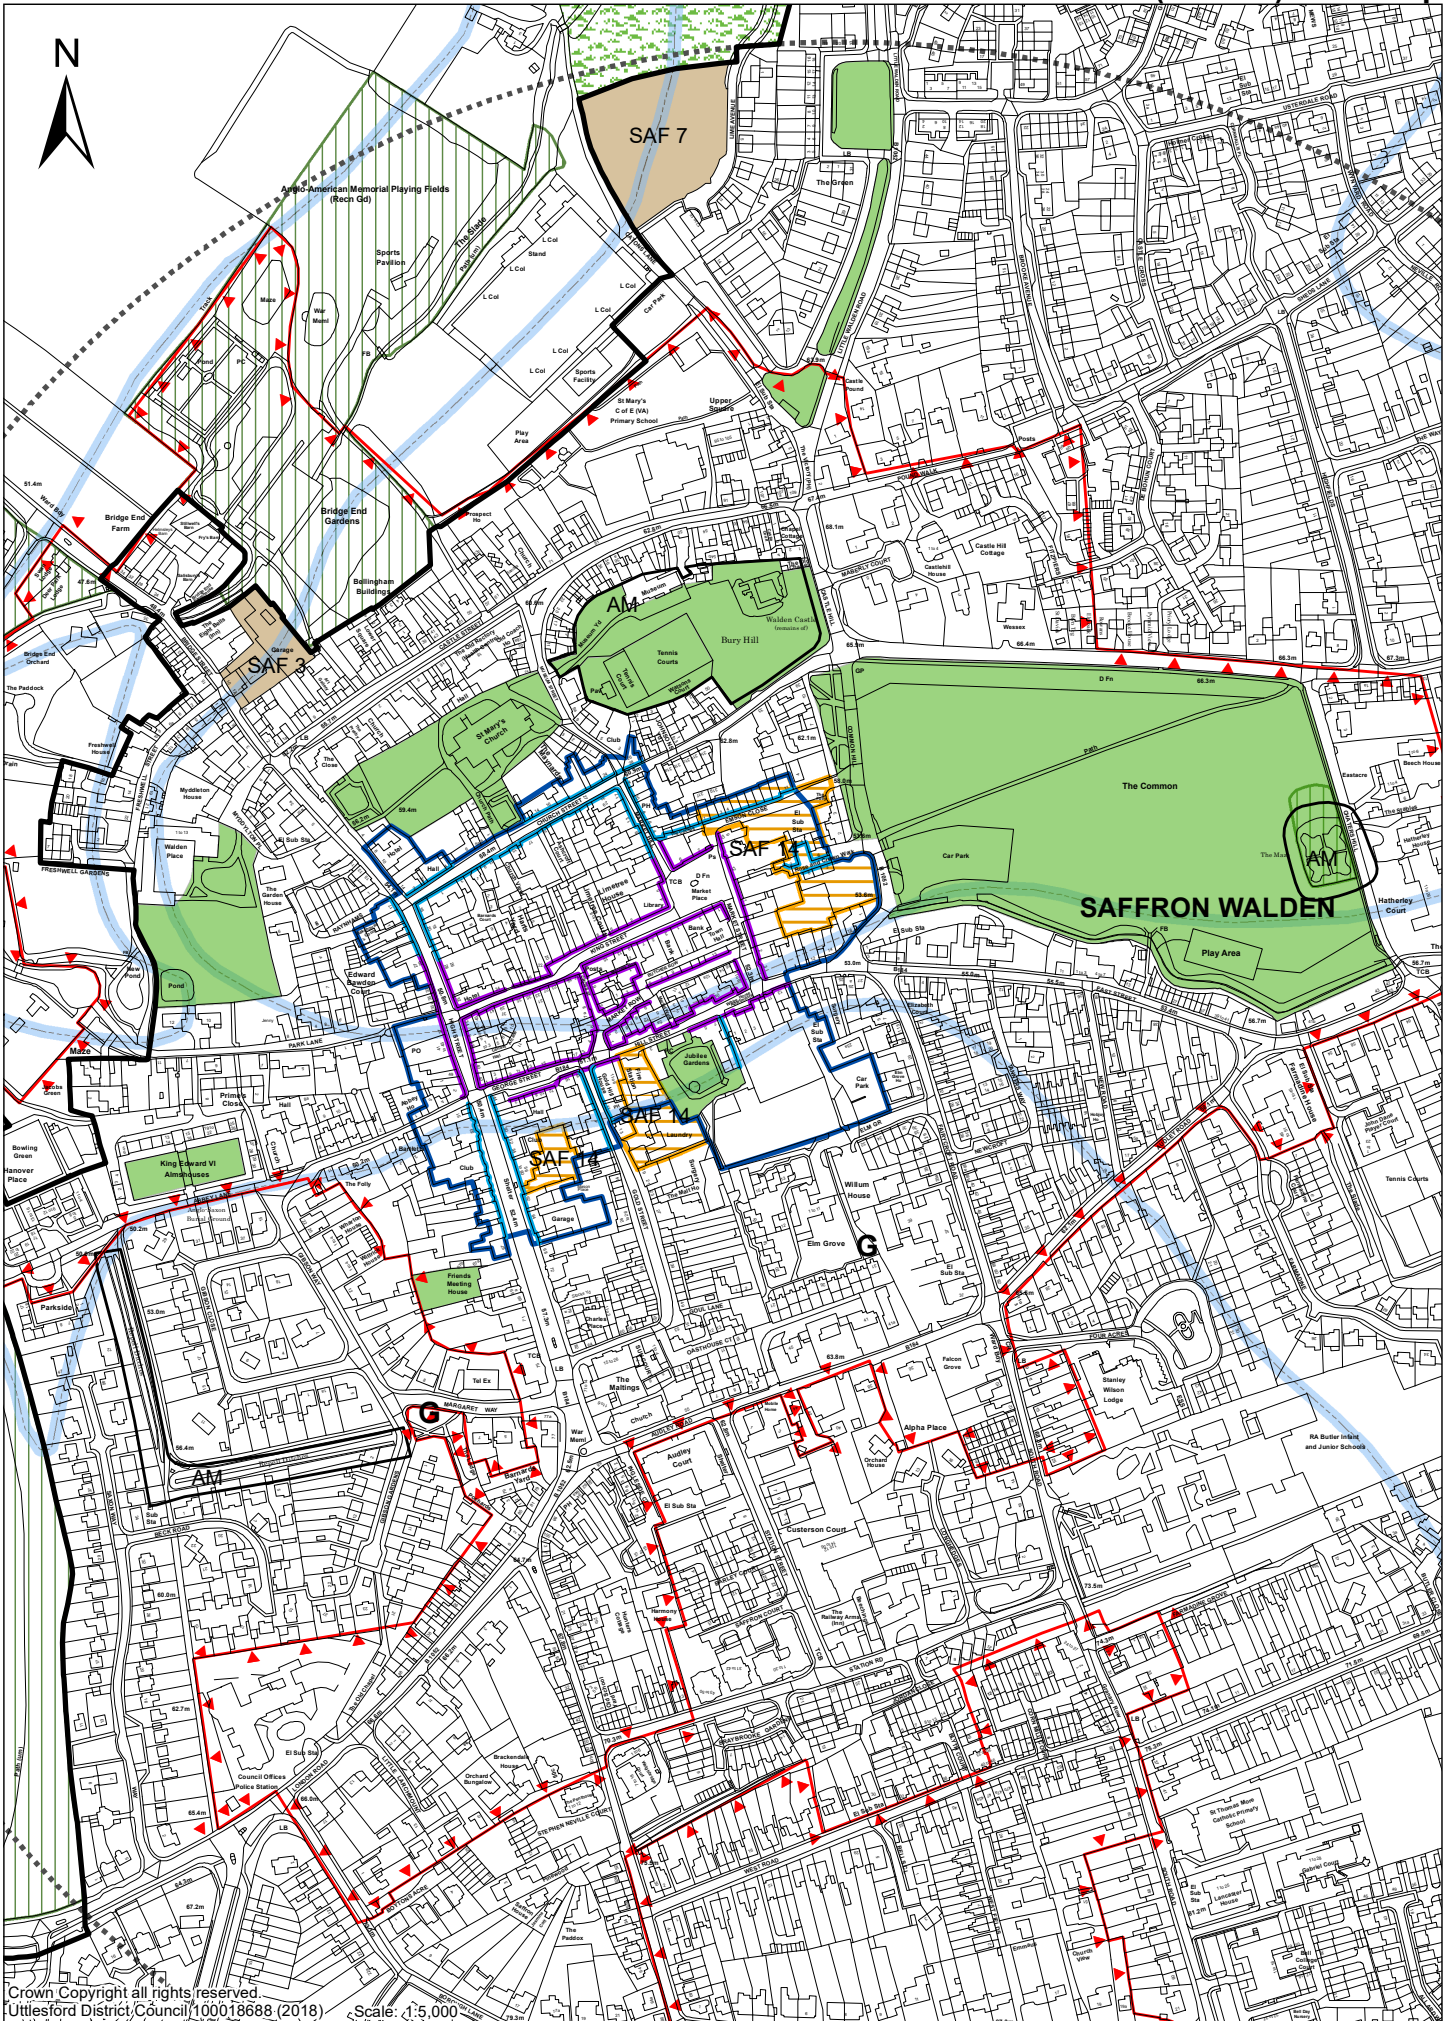

Uttlesford Pre-Submission Local Plan 2018
Henham Inset Map

Uttlesford Pre-Submission Local Plan 2018
Leaden Roding Inset Map

Uttlesford Pre-Submission Local Plan 2018
Little Hallingbury (North) Inset Map

Uttlesford Pre-Submission Local Plan 2018
Little Hallingbury (South) Inset Map

Uttlesford Pre-Submission Local Plan 2018
Newport Inset Map

Uttlesford Pre-Submission Local Plan 2018 Quendon & Rickling Green Inset Map

Uttlesford Pre-Submission Local Plan 2018
Radwinter Inset Map

Uttlesford Pre-Submission Local Plan 2018 Saffron Walden (Central) Inset Map

Uttlesford Pre-Submission Local Plan 2018
Saffron Walden (Audley End) Inset Map

Uttlesford Pre-Submission Local Plan 2018
Stansted Mountfitchet Inset Map

Uttlesford Pre-Submission Local Plan 2018 Stansted Mountfitchet (Central) Inset Map

Uttlesford Pre-Submission Local Plan 2018
Stebbing Inset Map