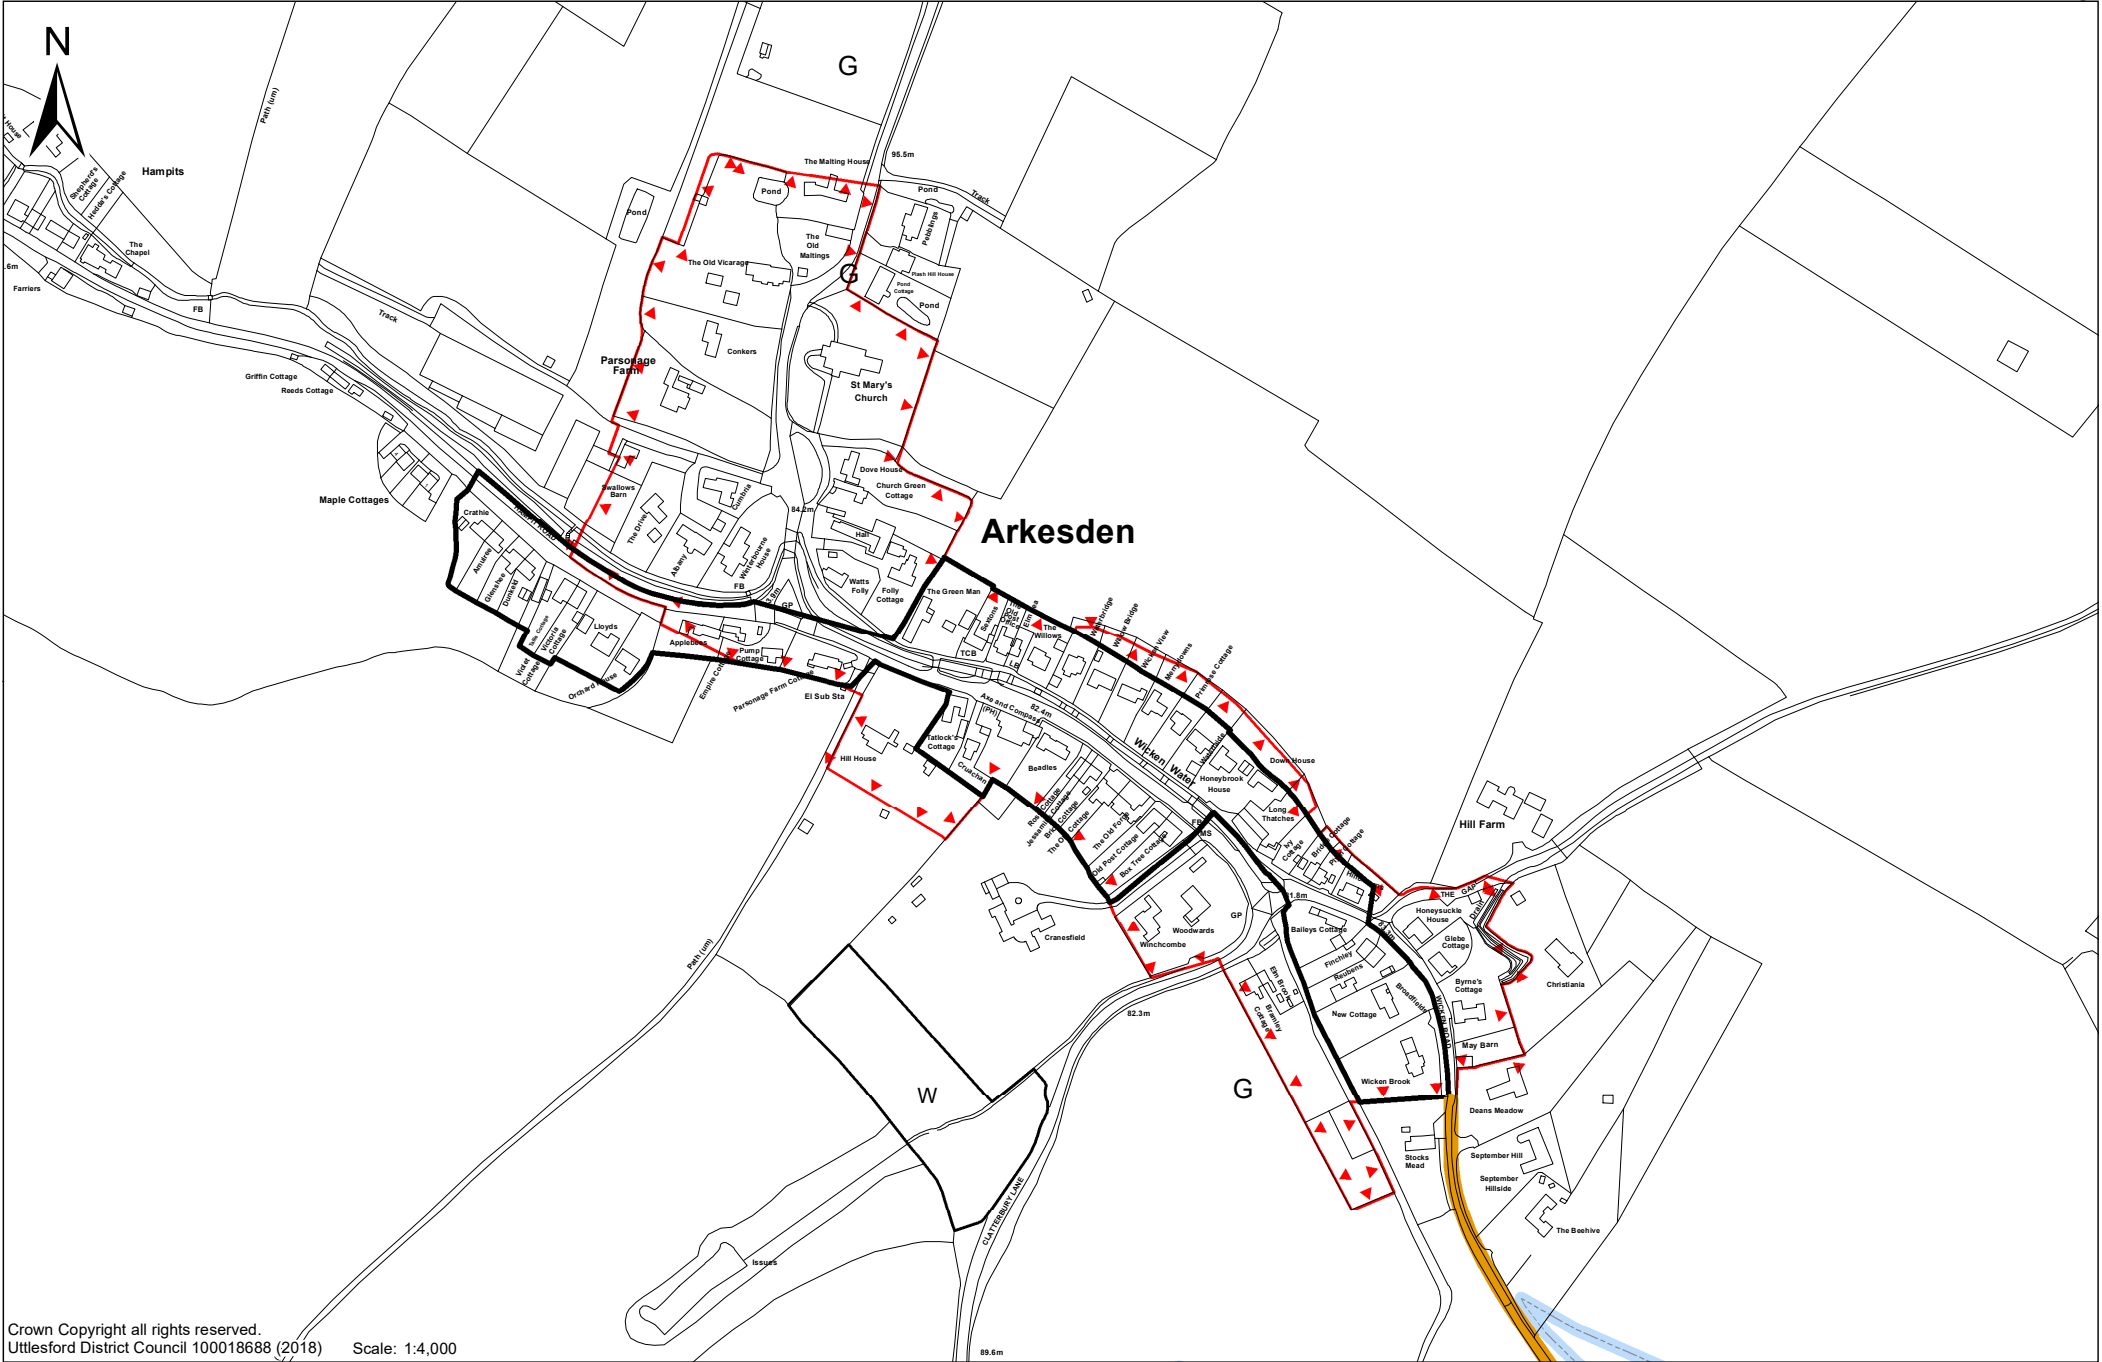

Uttlesford Pre-Submission Local Plan 2018
Arkesden Inset Map

Uttlesford Pre-Submission Local Plan 2018 Ashdon Inset Map

Uttlesford Pre-Submission Local Plan 2018 Ashdon (Church End) Inset Map

Uttlesford Pre-Submission Local Plan 2018 Barnston Inset Map

Uttlesford Pre-Submission Local Plan 2018 Berden Inset Map

Uttlesford Pre-Submission Local Plan 2018
Birchanger & Parsonage Farm Inset Map

Uttlesford Pre-Submission Local Plan 2018 Chesterford Research Park Inset Map