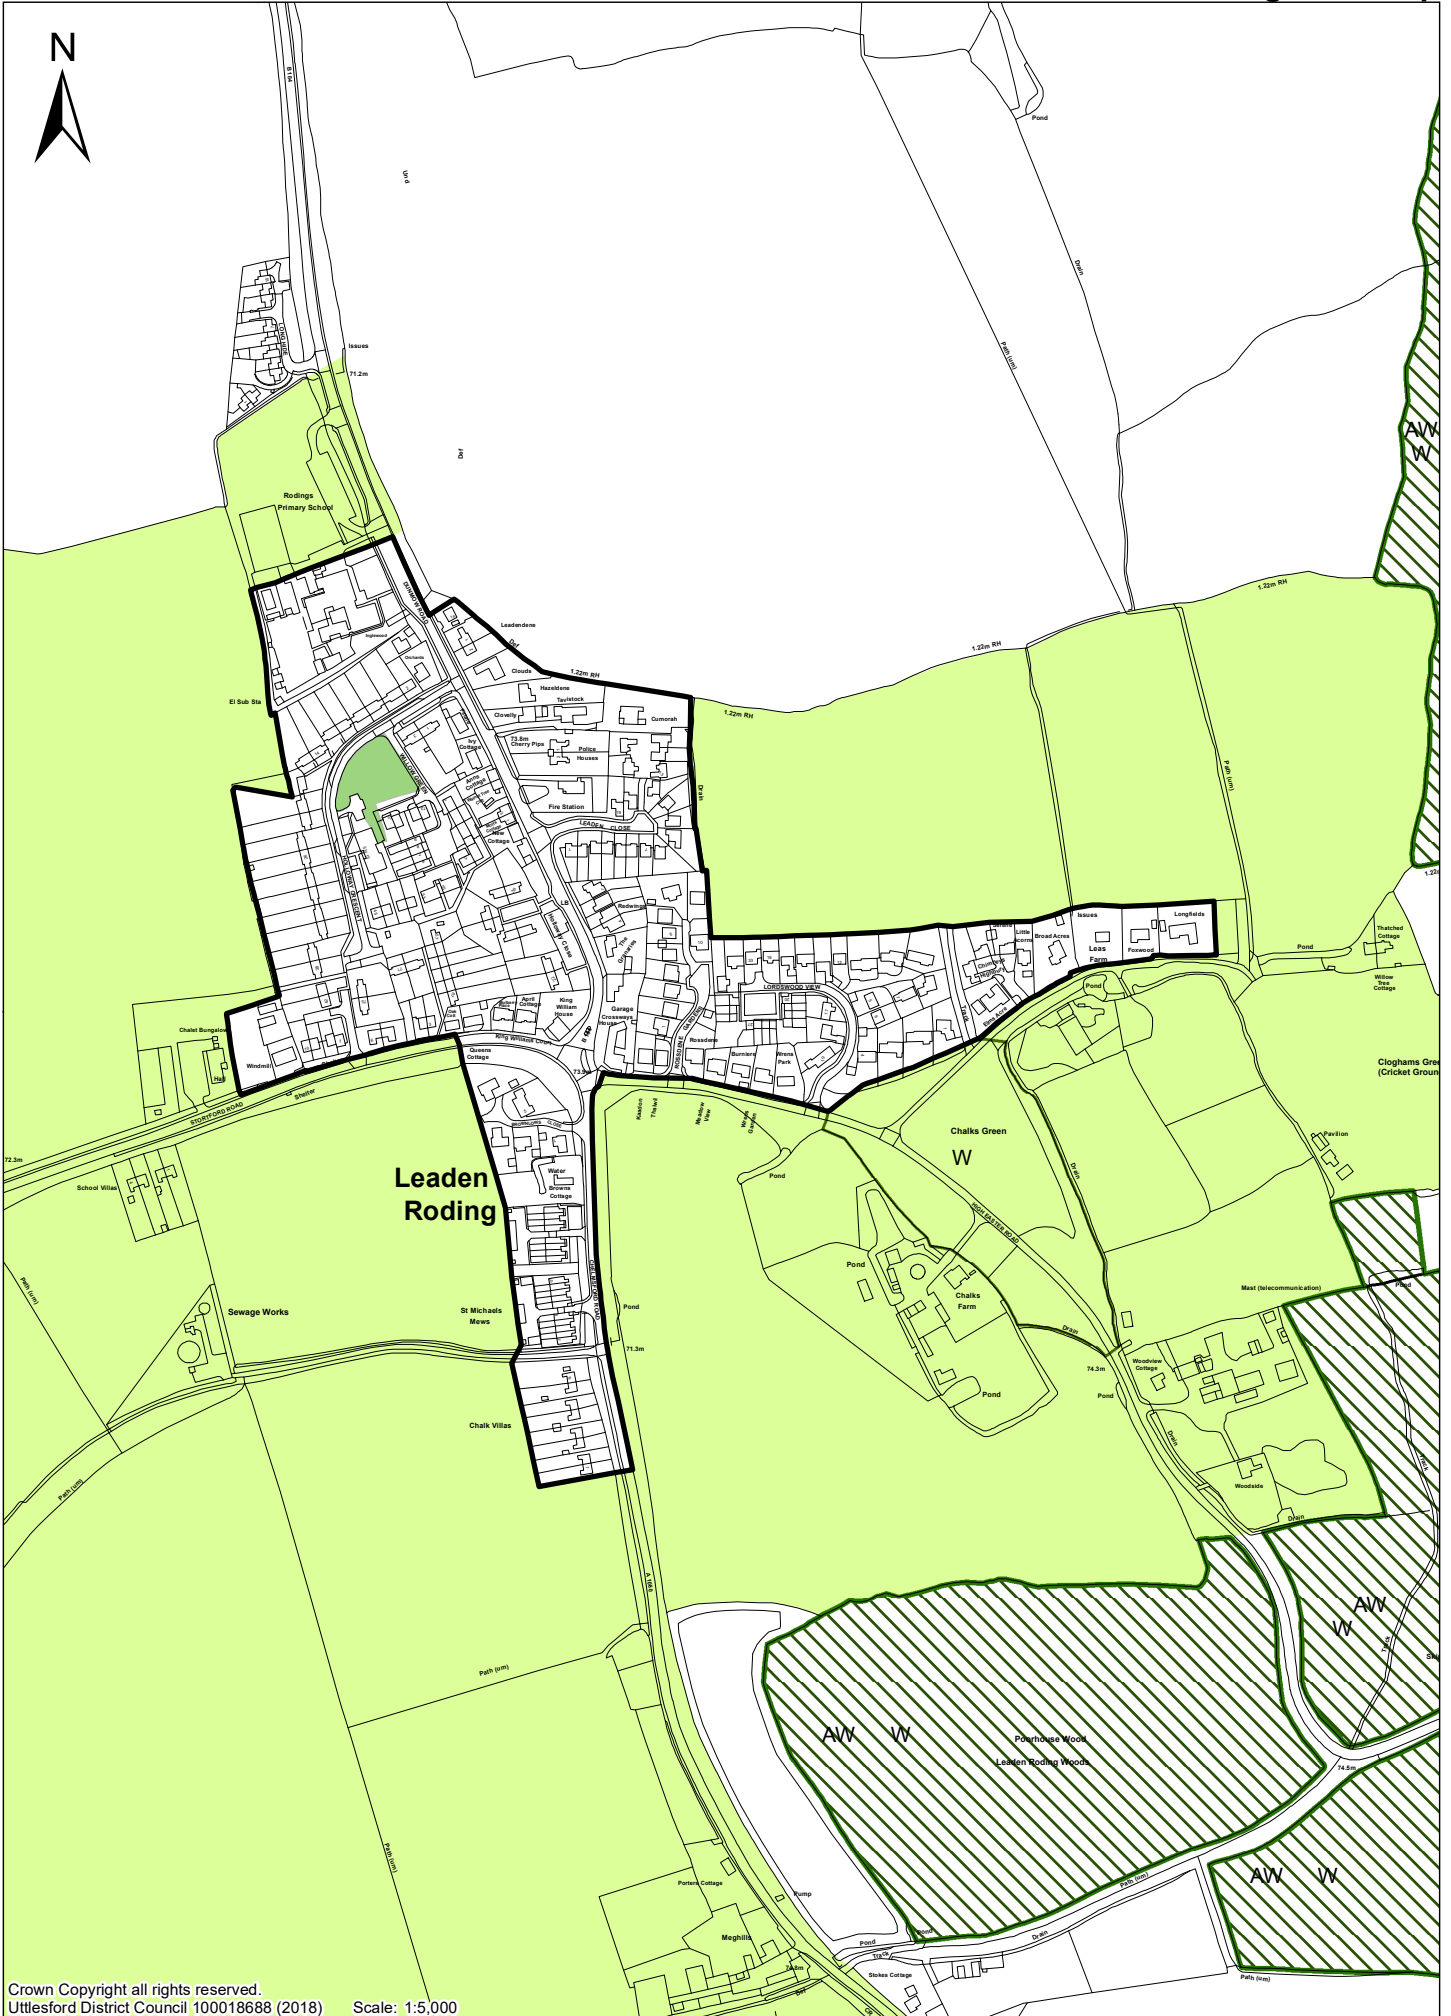

Uttlesford Pre-Submission Local Plan 2018
Hatfield Broad Oak Inset Map

Uttlesford Pre-Submission Local Plan 2018
Hatfield Heath (West) Inset Map

Uttlesford Pre-Submission Local Plan 2018
Hazel End Inset Map

Uttlesford Pre-Submission Local Plan 2018
Henham Inset Map

Uttlesford Pre-Submission Local Plan 2018
Leaden Roding Inset Map

Uttlesford Pre-Submission Local Plan 2018
Little Hallingbury (North) Inset Map