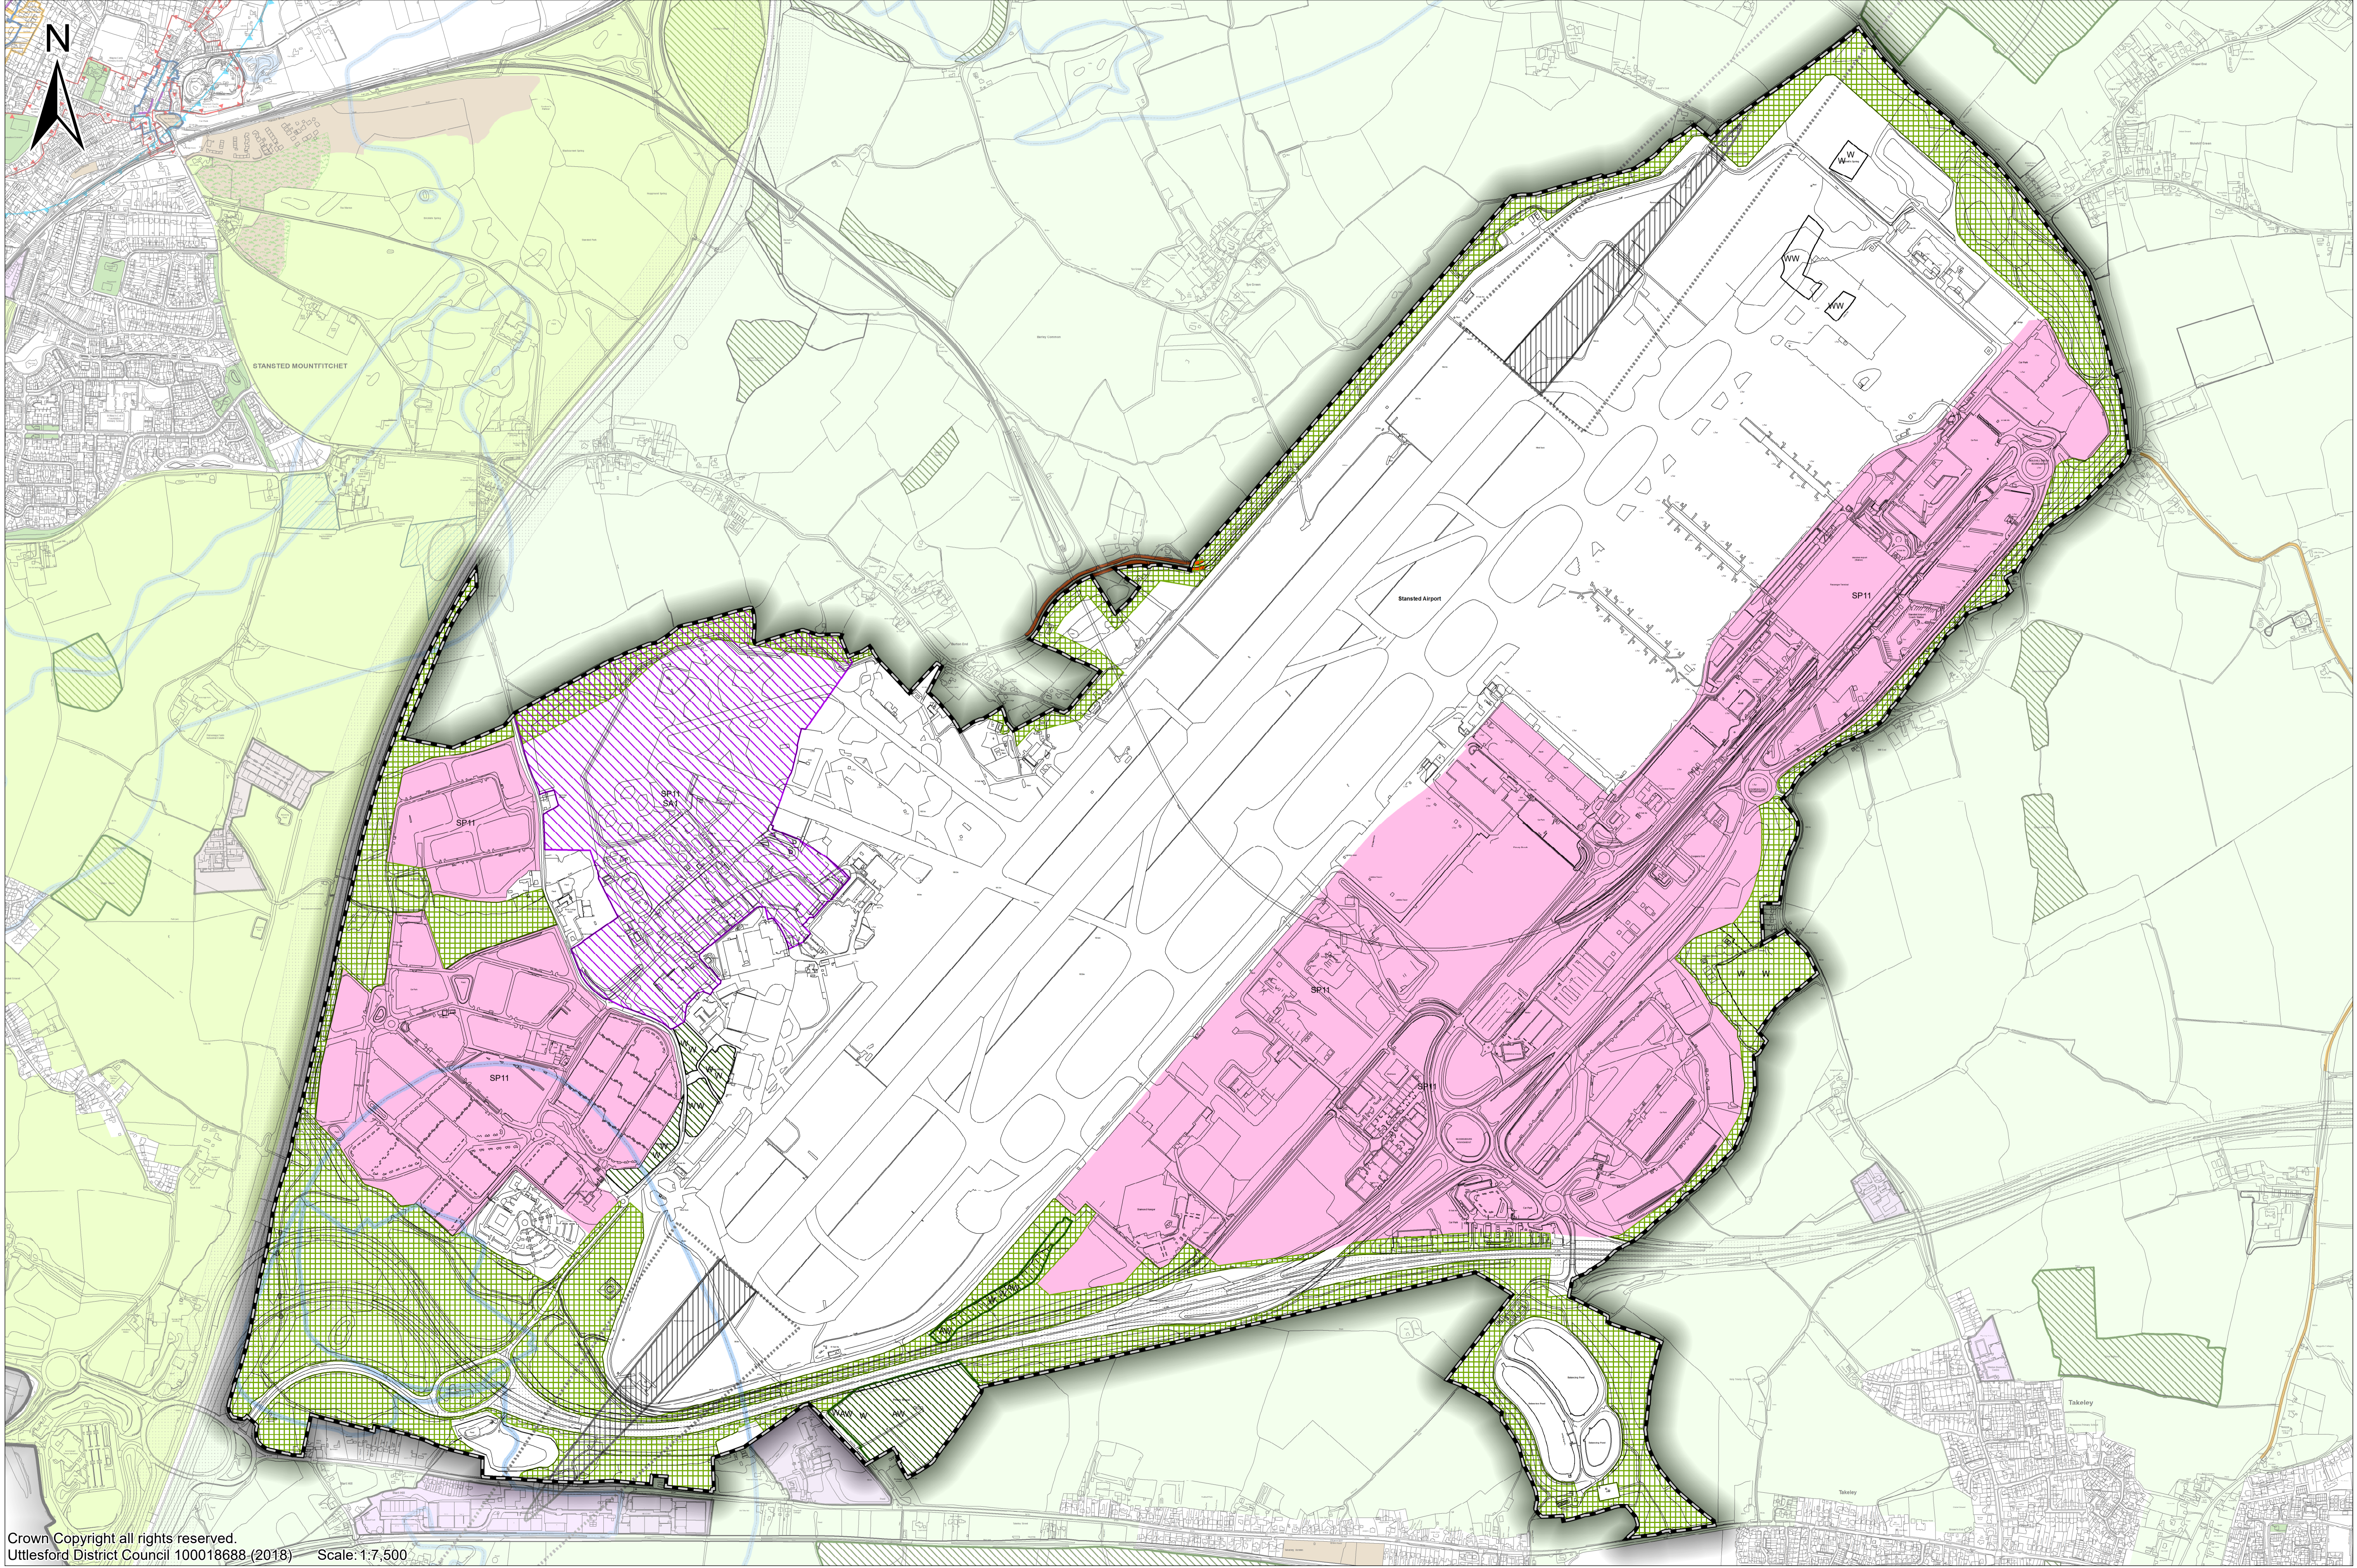

Uttlesford Pre-Submission Local Plan 2018
Radwinter Inset Map

Uttlesford Pre-Submission Local Plan 2018 Saffron Walden (Central) Inset Map

Uttlesford Pre-Submission Local Plan 2018
Saffron Walden (Audley End) Inset Map