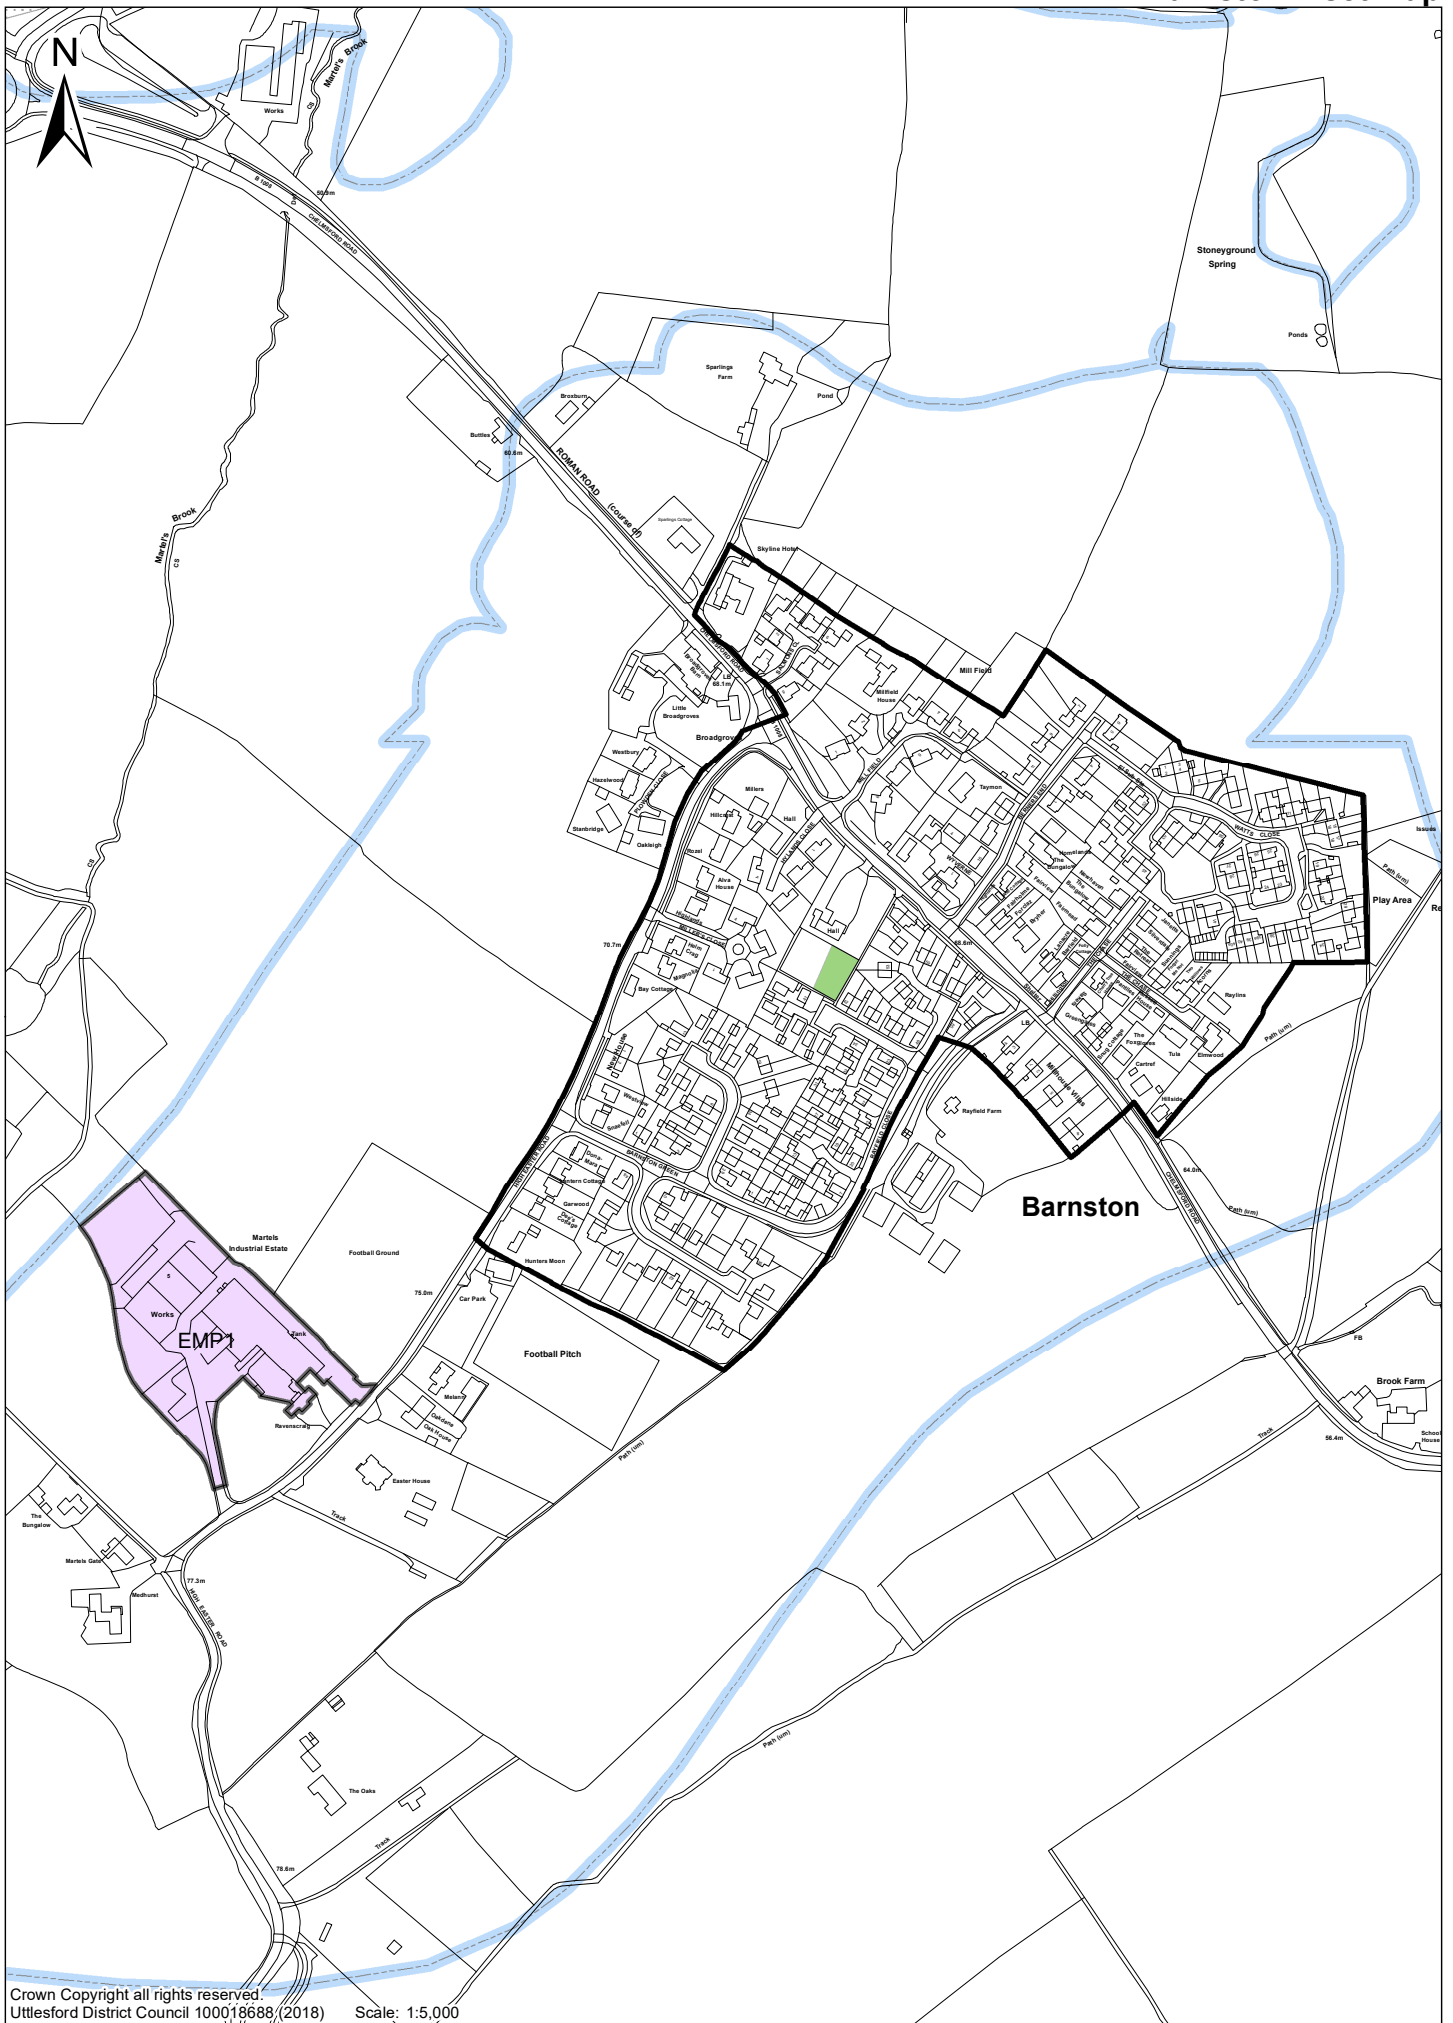

Uttlesford Pre-Submission Local Plan 2018
Arkesden Inset Map

Uttlesford Pre-Submission Local Plan 2018 Ashdon Inset Map

Uttlesford Pre-Submission Local Plan 2018 Ashdon (Church End) Inset Map

Uttlesford Pre-Submission Local Plan 2018 Barnston Inset Map

Uttlesford Pre-Submission Local Plan 2018 Berden Inset Map

Uttlesford Pre-Submission Local Plan 2018
Birchanger & Parsonage Farm Inset Map

Uttlesford Pre-Submission Local Plan 2018 Chesterford Research Park Inset Map

Uttlesford Pre-Submission Local Plan 2018 Debden Inset Map

Uttlesford Pre-Submission Local Plan 2018
Elmdon Inset Map

Uttlesford Pre-Submission Local Plan 2018
Elsenham Industrial Estate Inset Map

Uttlesford Pre-Submission Local Plan 2018
Felsted Village Inset Map