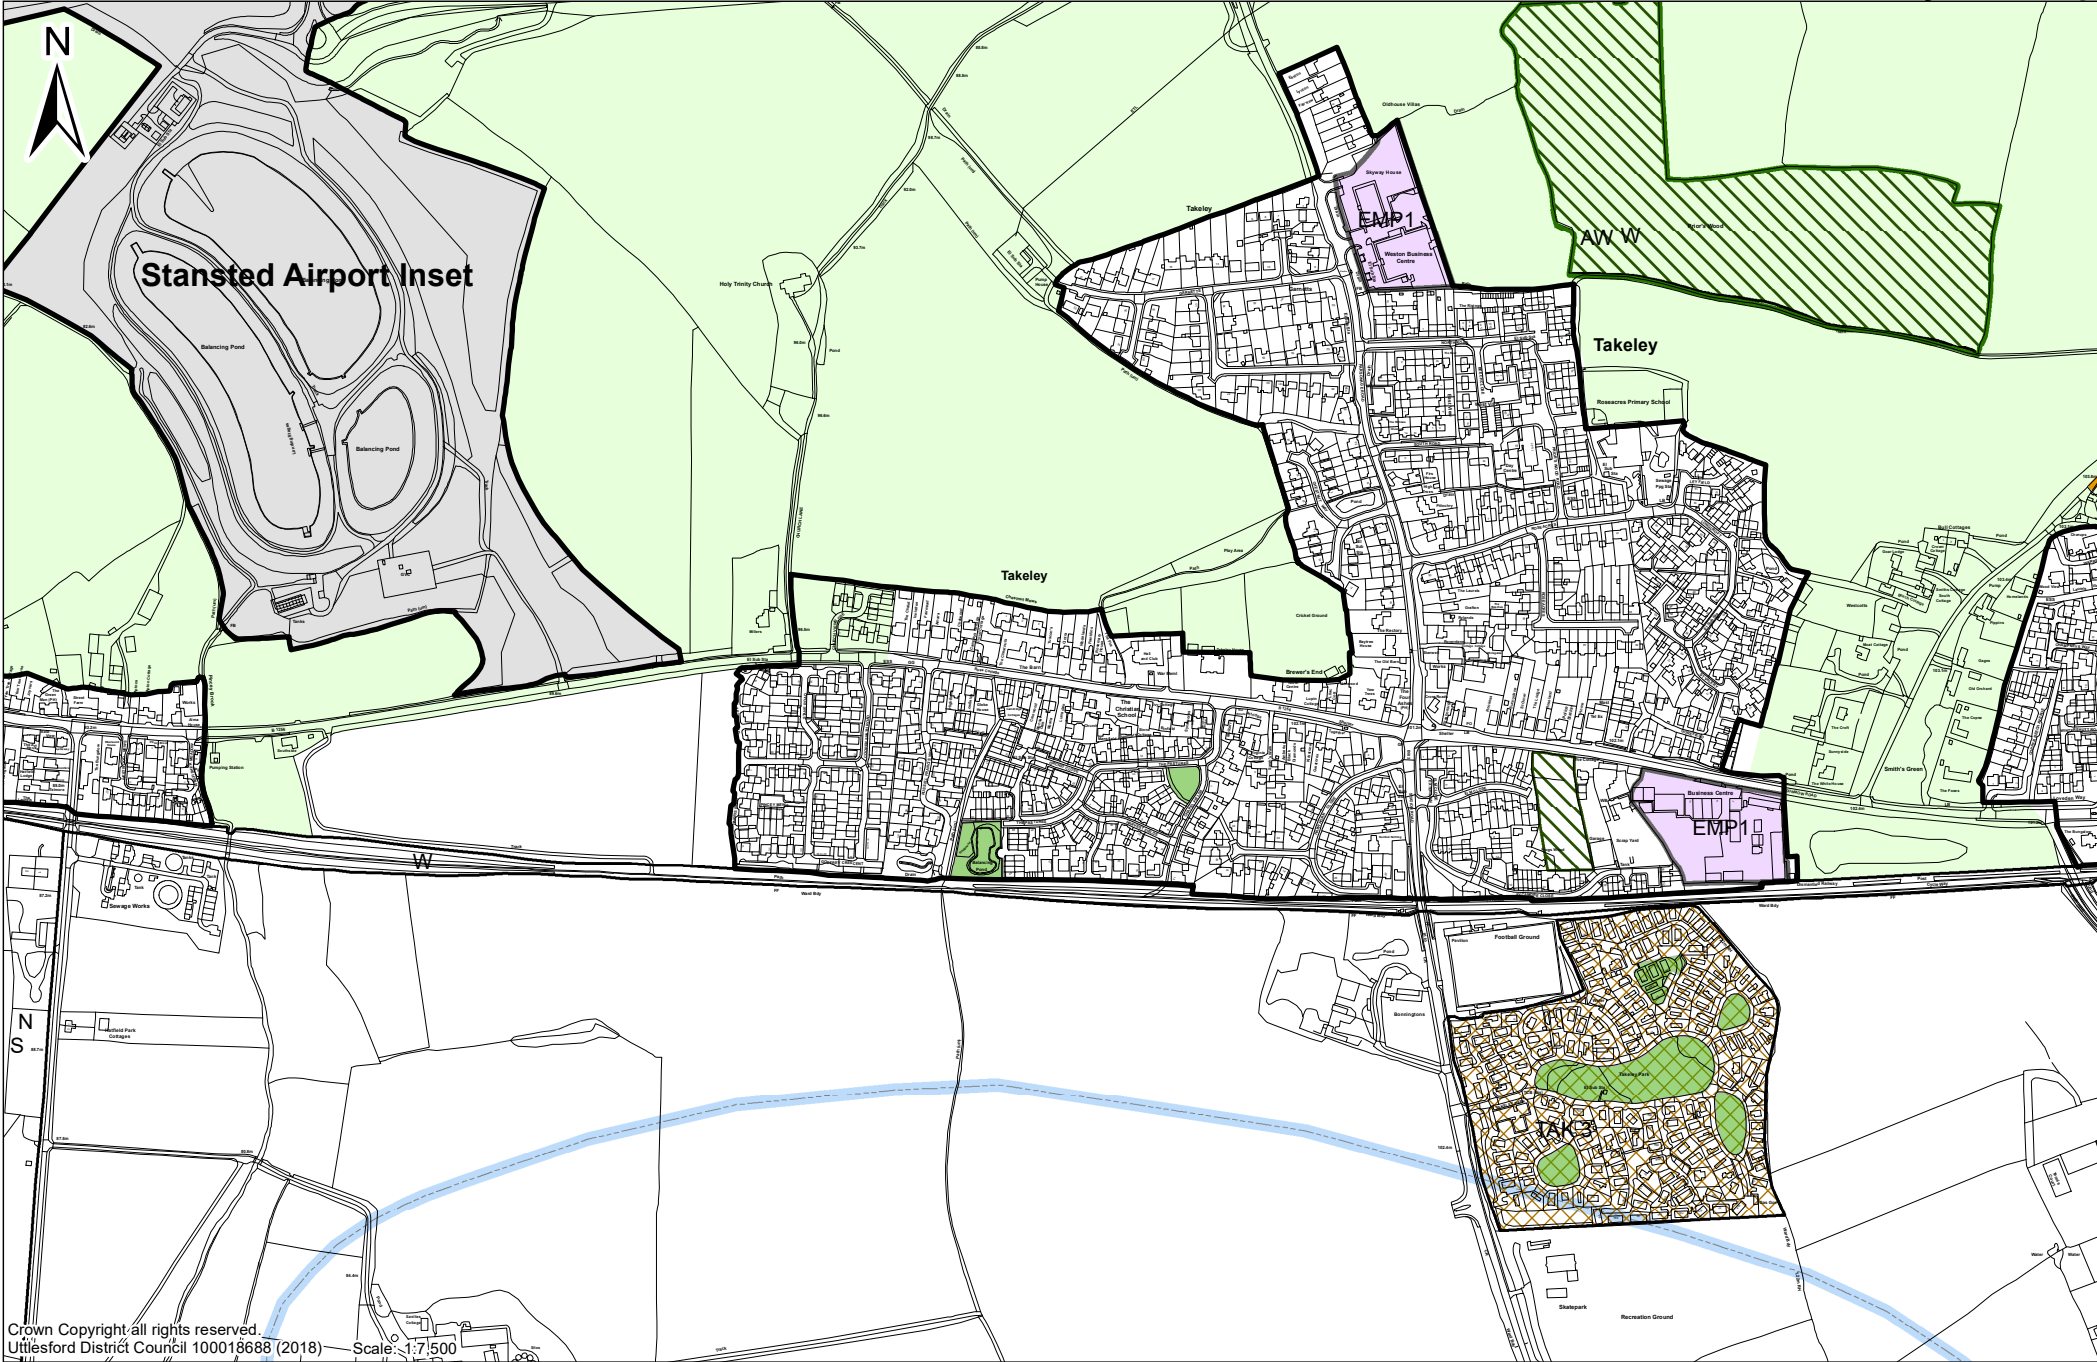

Uttlesford Pre-Submission Local Plan 2018
Stansted Mountfitchet Inset Map

Uttlesford Pre-Submission Local Plan 2018 Stansted Mountfitchet (Central) Inset Map

Uttlesford Pre-Submission Local Plan 2018
Stebbing Inset Map