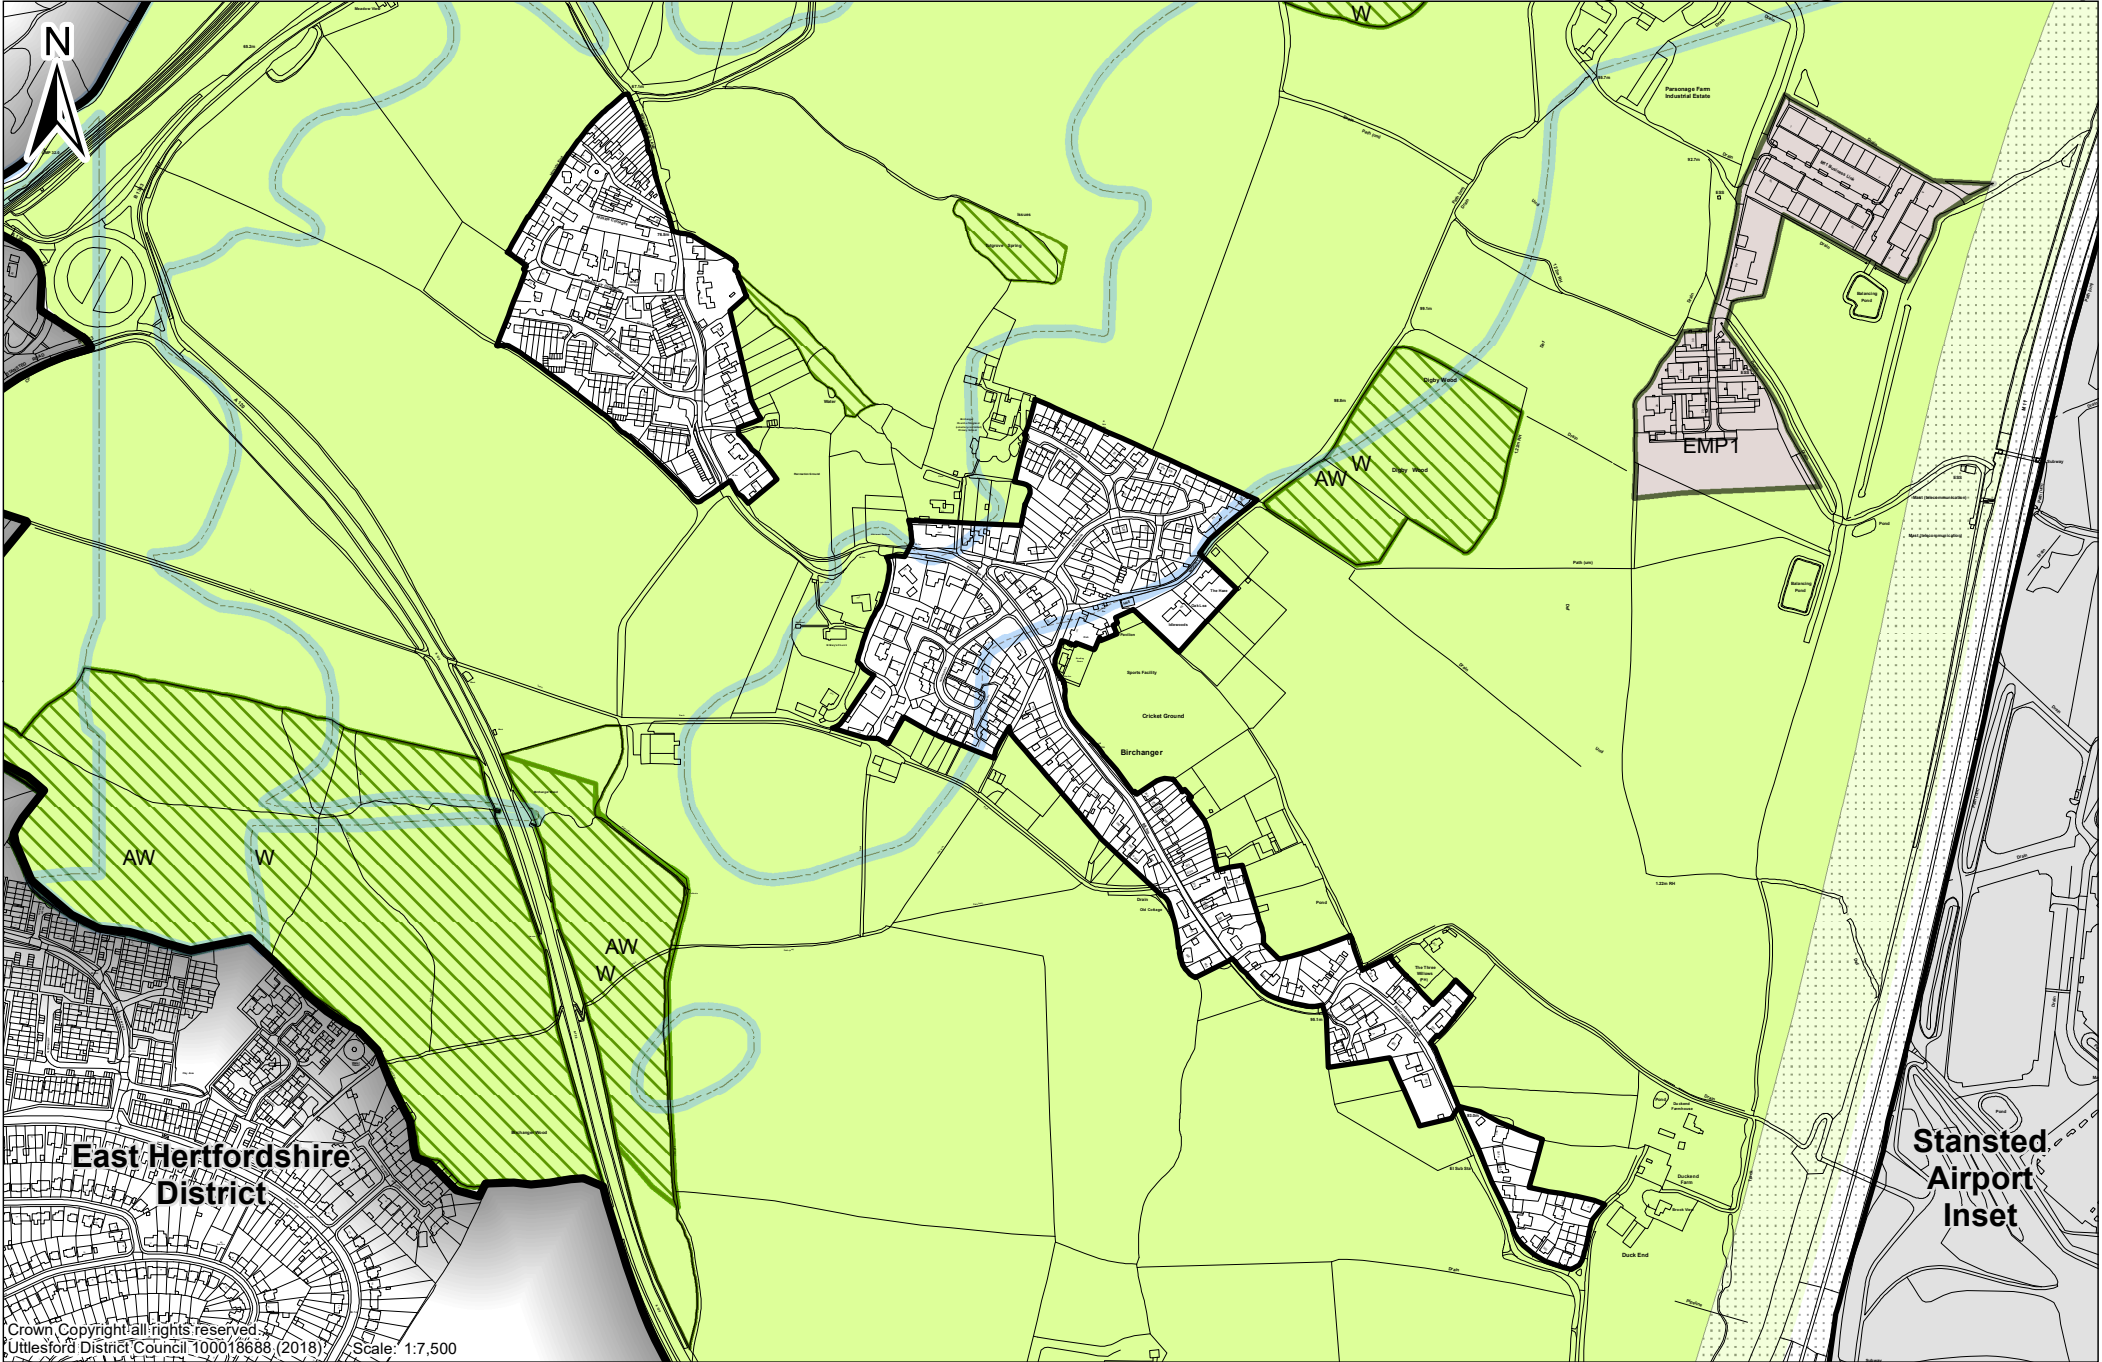

Uttlesford Pre-Submission Local Plan 2018
Arkesden Inset Map

Uttlesford Pre-Submission Local Plan 2018 Ashdon Inset Map

Uttlesford Pre-Submission Local Plan 2018 Ashdon (Church End) Inset Map

Uttlesford Pre-Submission Local Plan 2018 Barnston Inset Map

Uttlesford Pre-Submission Local Plan 2018 Berden Inset Map

Uttlesford Pre-Submission Local Plan 2018
Birchanger & Parsonage Farm Inset Map

Uttlesford Pre-Submission Local Plan 2018 Chesterford Research Park Inset Map