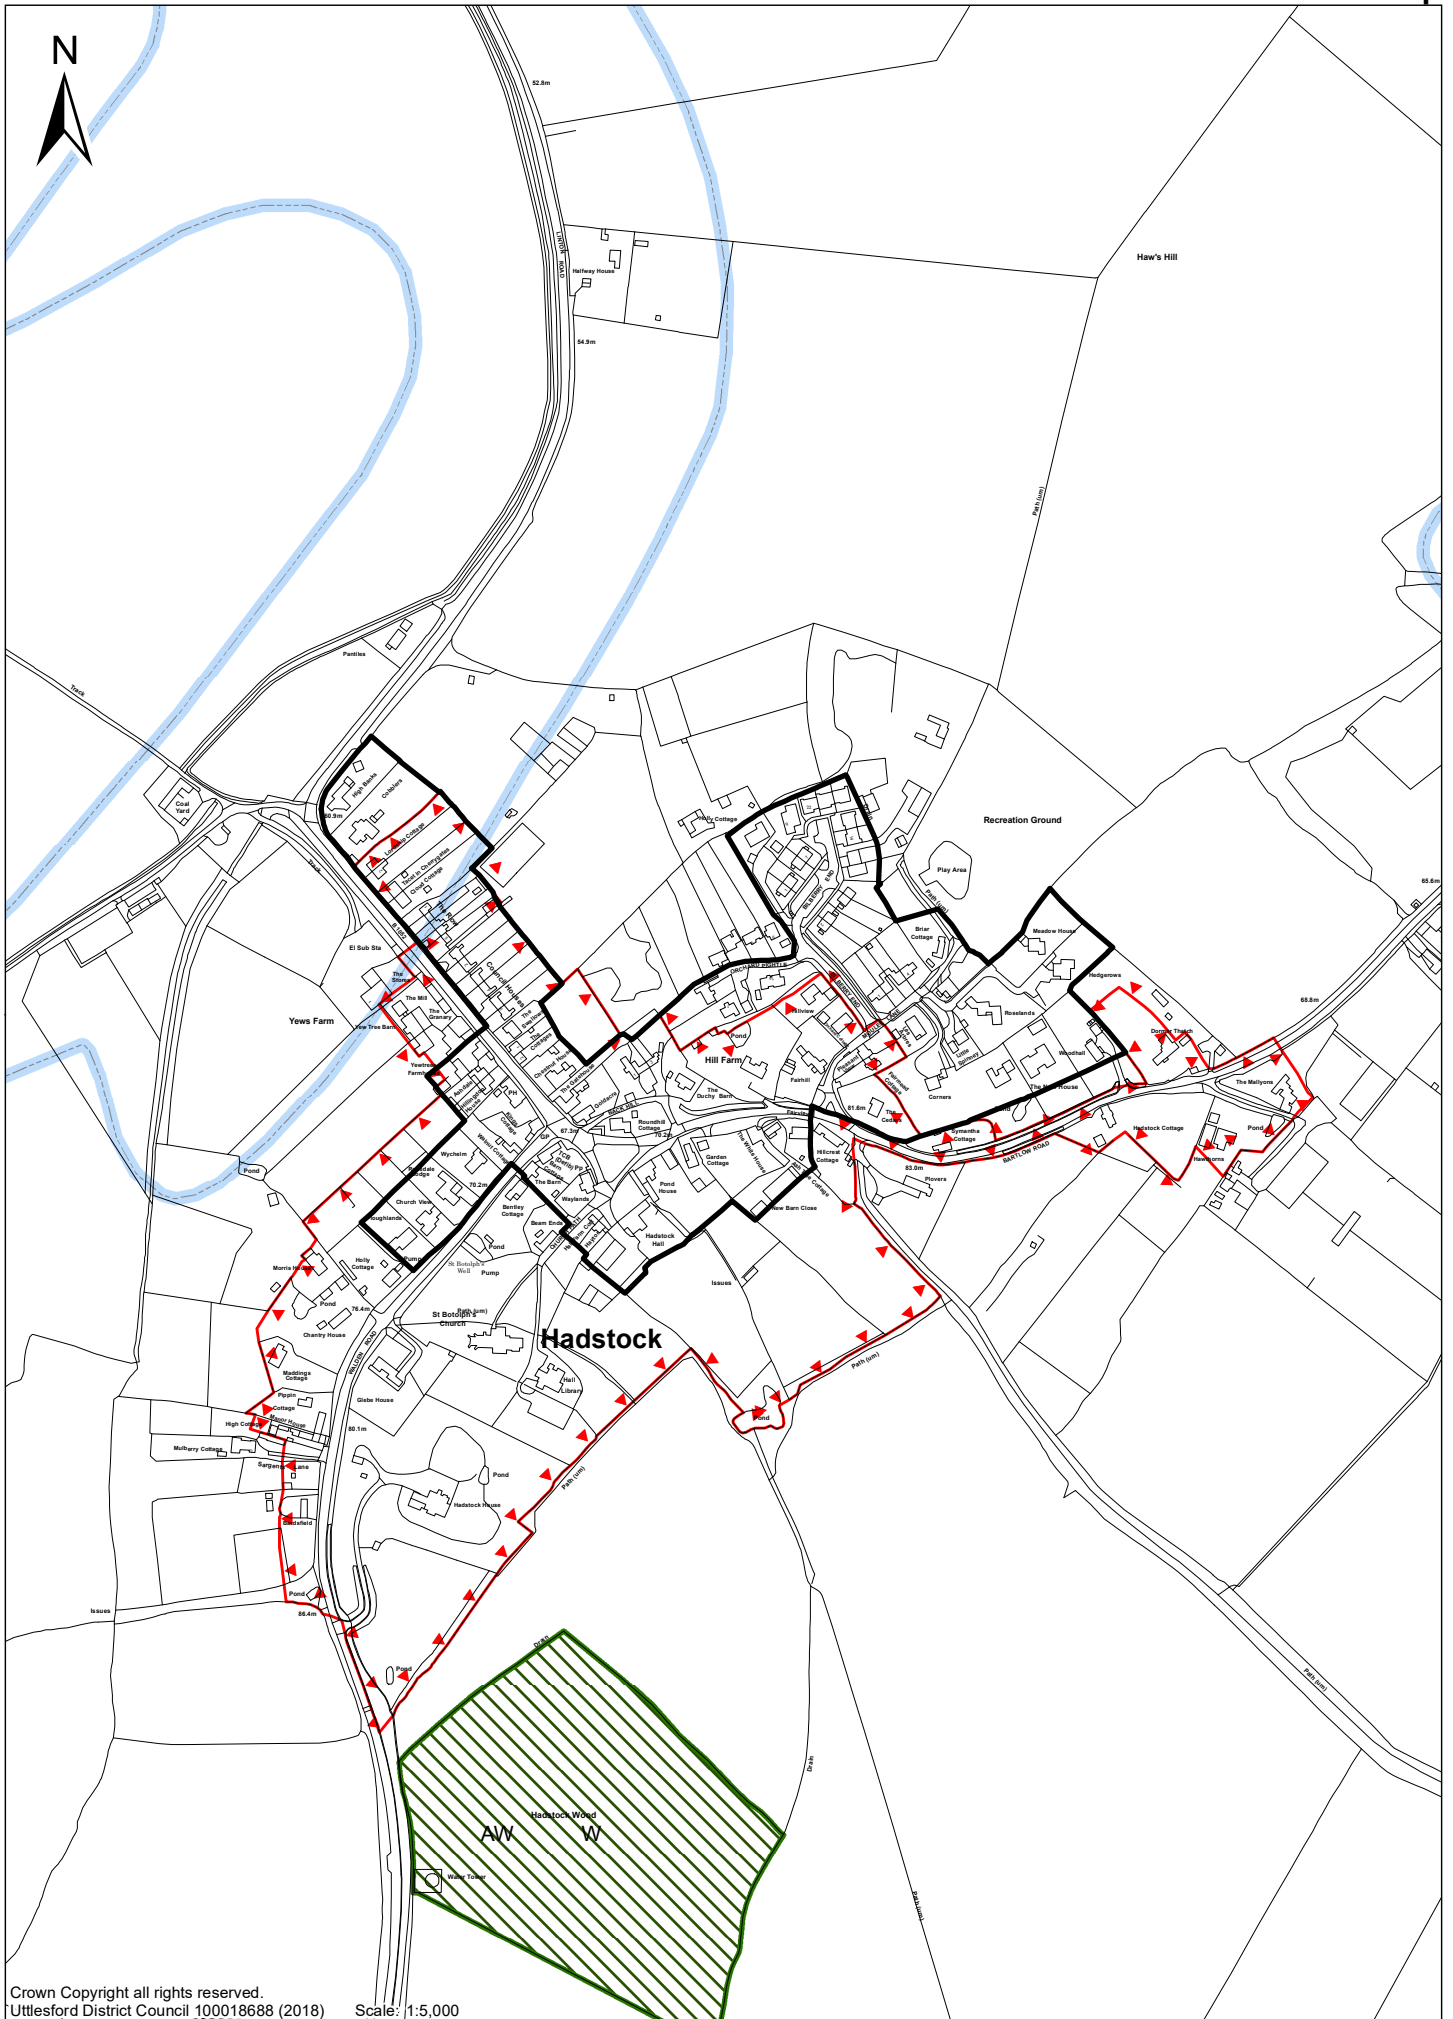

Uttlesford Pre-Submission Local Plan 2018 Great Canfield Inset Map

Uttlesford Pre-Submission Local Plan 2018
Great Chesterford Inset Map

Uttlesford Pre-Submission Local Plan 2018 Great Dunmow (Central) Inset Map

Uttlesford Pre-Submission Local Plan 2018 Great Easton Inset Map

Uttlesford Pre-Submission Local Plan 2018
Great Hallingbury Inset Map

Uttlesford Pre-Submission Local Plan 2018
Great Hallingbury (Bedlars Green) Inset Map

Uttlesford Pre-Submission Local Plan 2018
Great Hallingbury (Start Hill) Inset Map

Uttlesford Pre-Submission Local Plan 2018 Great Sampford Inset Map

Uttlesford Pre-Submission Local Plan 2018
Hadstock Inset Map