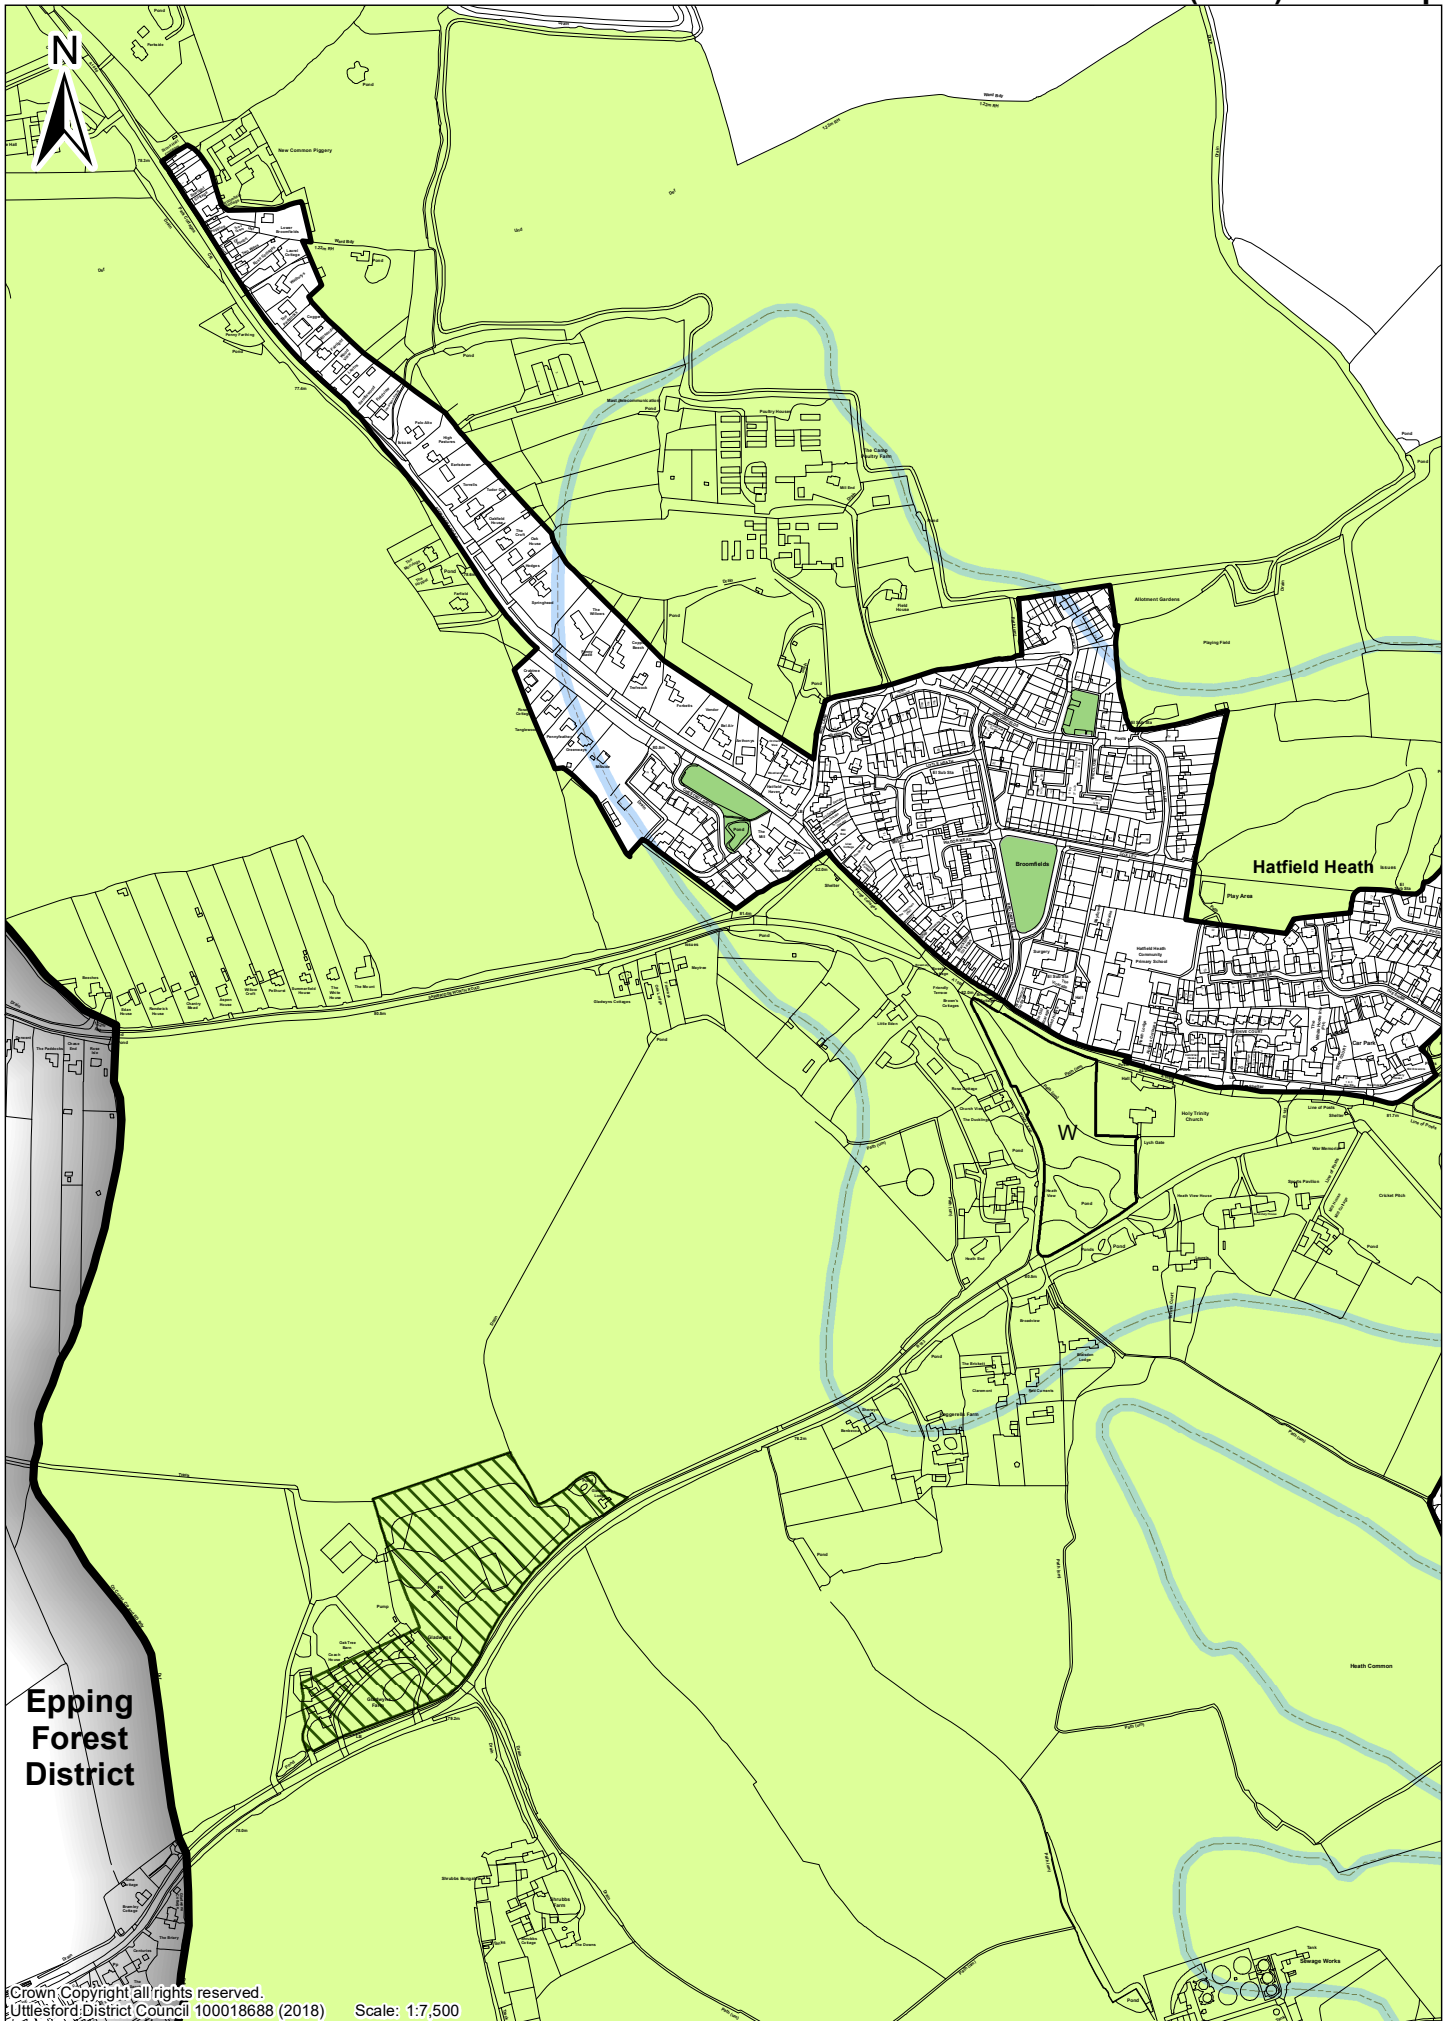

Uttlesford Pre-Submission Local Plan 2018
Great Hallingbury (Start Hill) Inset Map

Uttlesford Pre-Submission Local Plan 2018 Great Sampford Inset Map

Uttlesford Pre-Submission Local Plan 2018
Hadstock Inset Map

Uttlesford Pre-Submission Local Plan 2018
Hatfield Broad Oak Inset Map

Uttlesford Pre-Submission Local Plan 2018
Hatfield Heath (West) Inset Map

Uttlesford Pre-Submission Local Plan 2018
Hazel End Inset Map