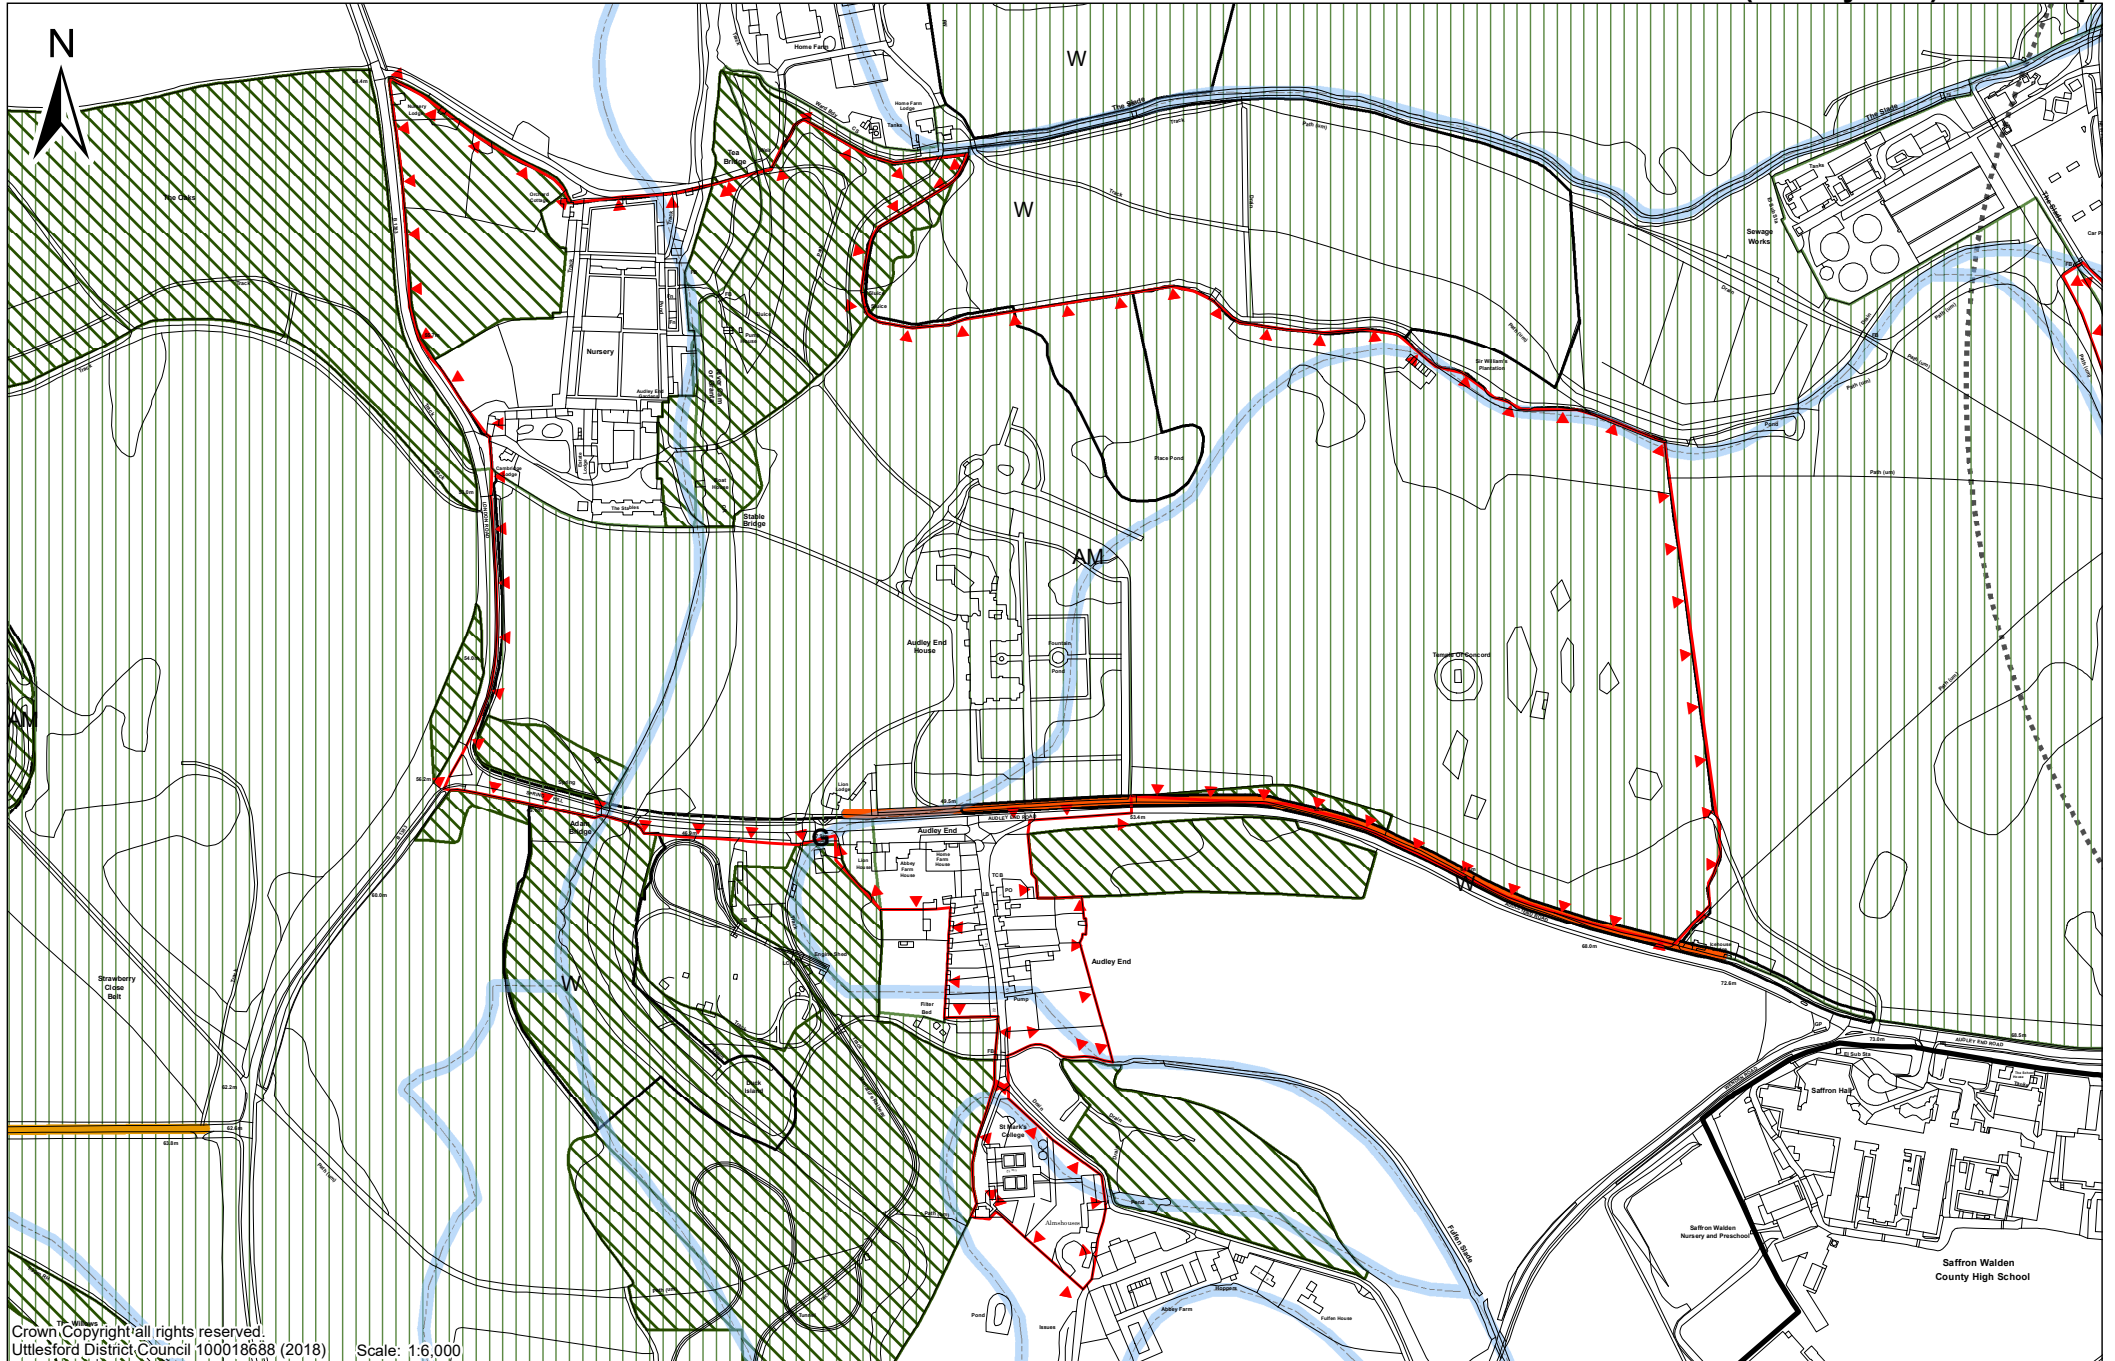

Uttlesford Pre-Submission Local Plan 2018
Radwinter Inset Map

Uttlesford Pre-Submission Local Plan 2018 Saffron Walden (Central) Inset Map

Uttlesford Pre-Submission Local Plan 2018
Saffron Walden (Audley End) Inset Map

Uttlesford Pre-Submission Local Plan 2018
Stansted Mountfitchet Inset Map

Uttlesford Pre-Submission Local Plan 2018 Stansted Mountfitchet (Central) Inset Map

Uttlesford Pre-Submission Local Plan 2018
Stebbing Inset Map