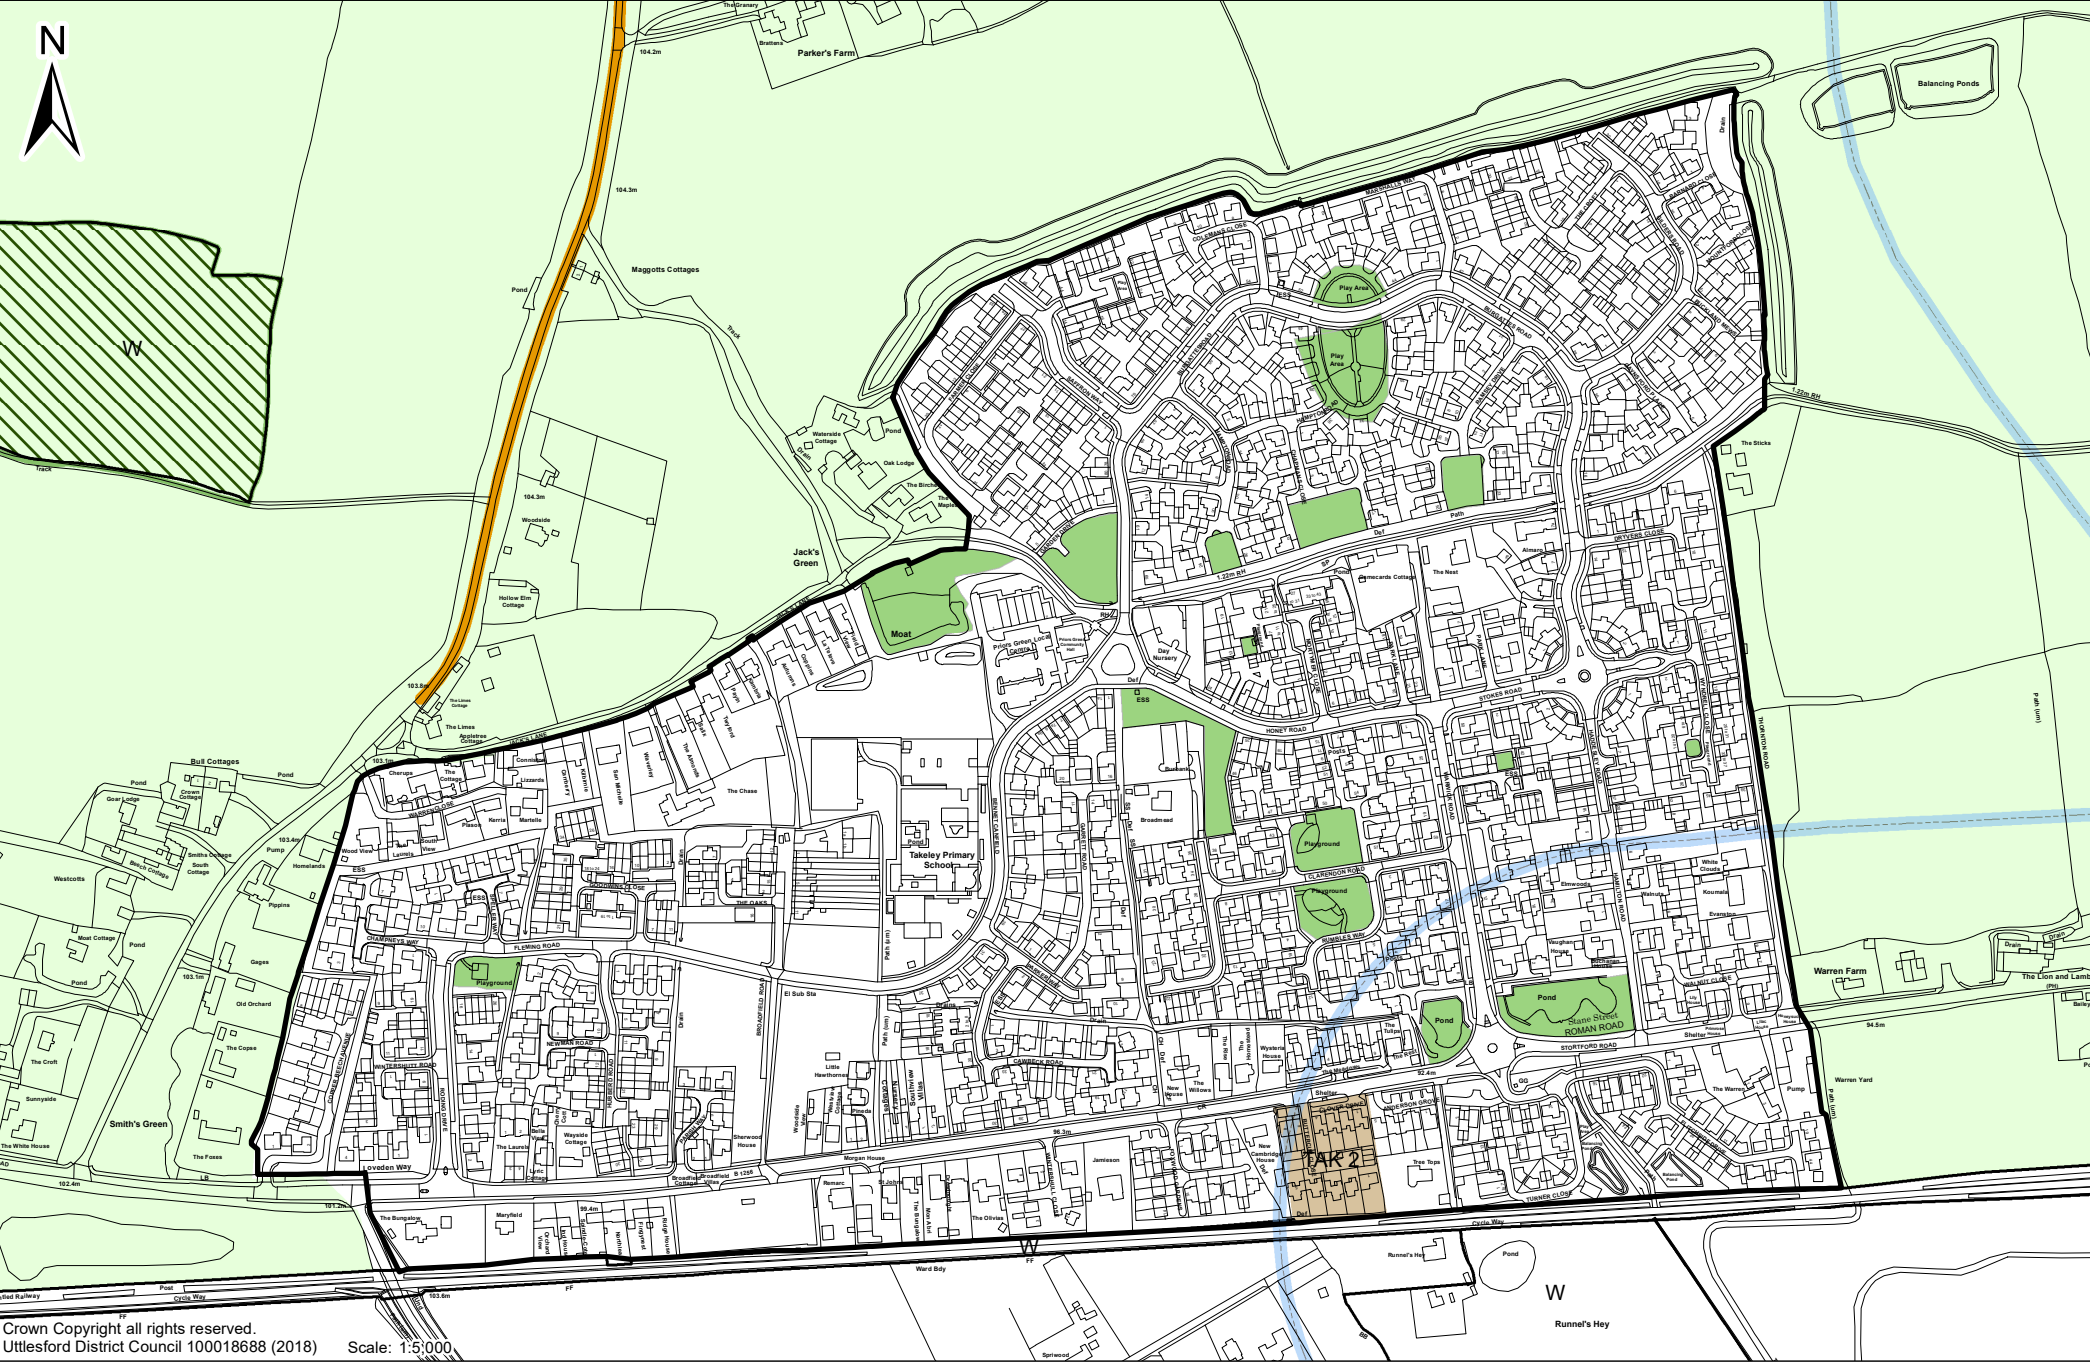

Uttlesford Pre-Submission Local Plan 2018
Takeley (Priors Green) Inset Map