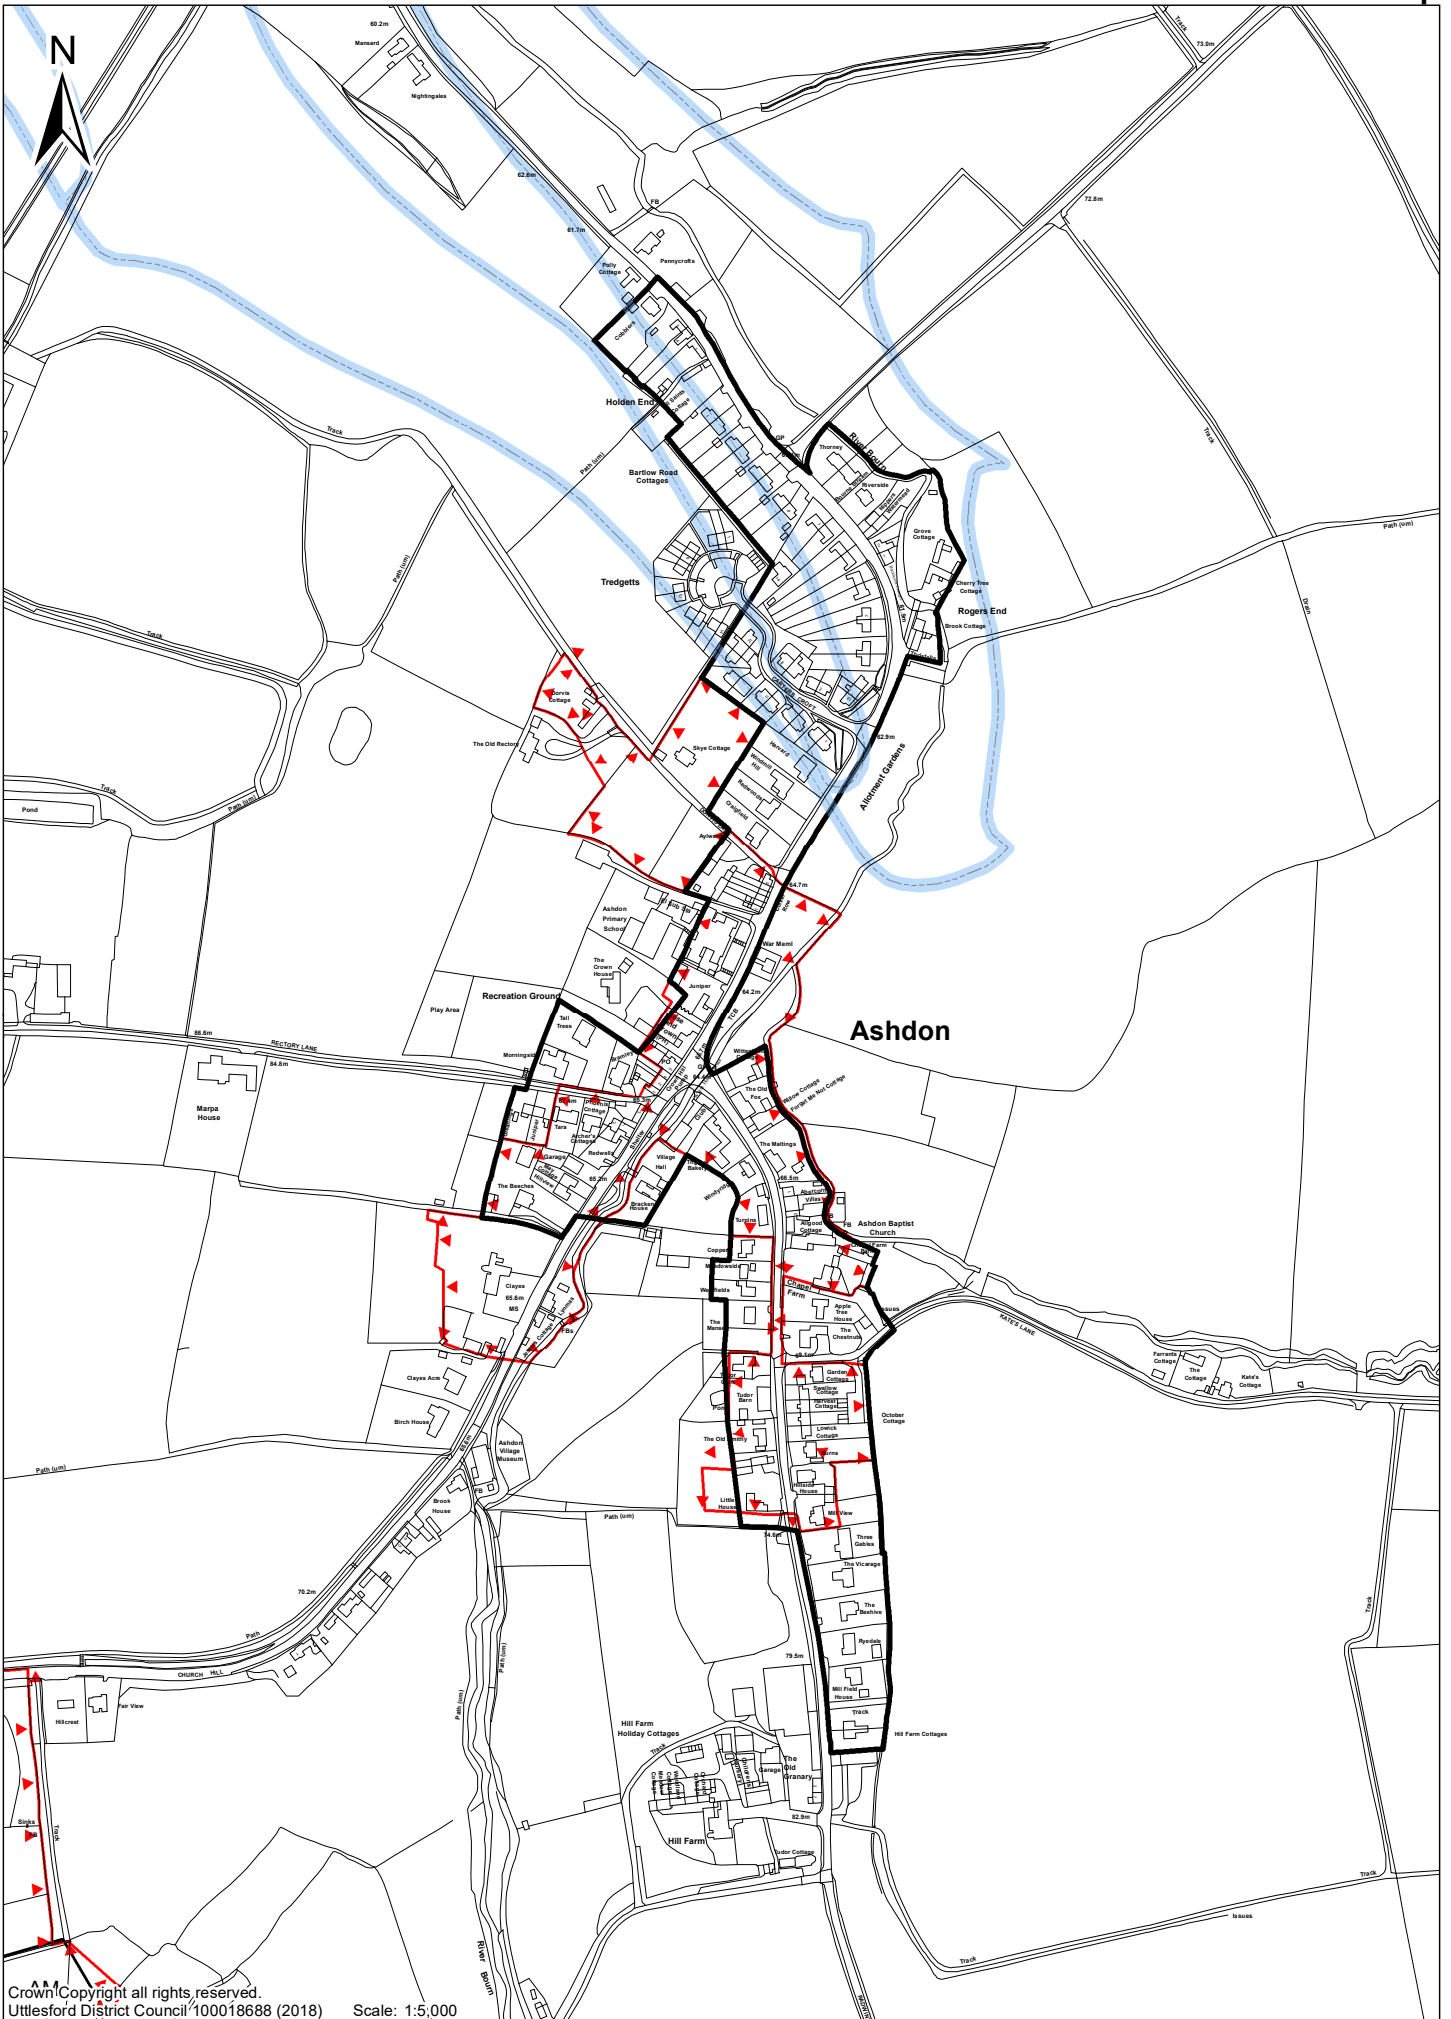

Uttlesford Pre-Submission Local Plan 2018
Arkesden Inset Map

Uttlesford Pre-Submission Local Plan 2018 Ashdon Inset Map

Uttlesford Pre-Submission Local Plan 2018 Ashdon (Church End) Inset Map

Uttlesford Pre-Submission Local Plan 2018 Barnston Inset Map

Uttlesford Pre-Submission Local Plan 2018 Berden Inset Map

Uttlesford Pre-Submission Local Plan 2018
Birchanger & Parsonage Farm Inset Map

Uttlesford Pre-Submission Local Plan 2018 Chesterford Research Park Inset Map

Uttlesford Pre-Submission Local Plan 2018 Debden Inset Map

Uttlesford Pre-Submission Local Plan 2018
Elmdon Inset Map

Uttlesford Pre-Submission Local Plan 2018
Elsenham Industrial Estate Inset Map

Uttlesford Pre-Submission Local Plan 2018
Felsted Village Inset Map