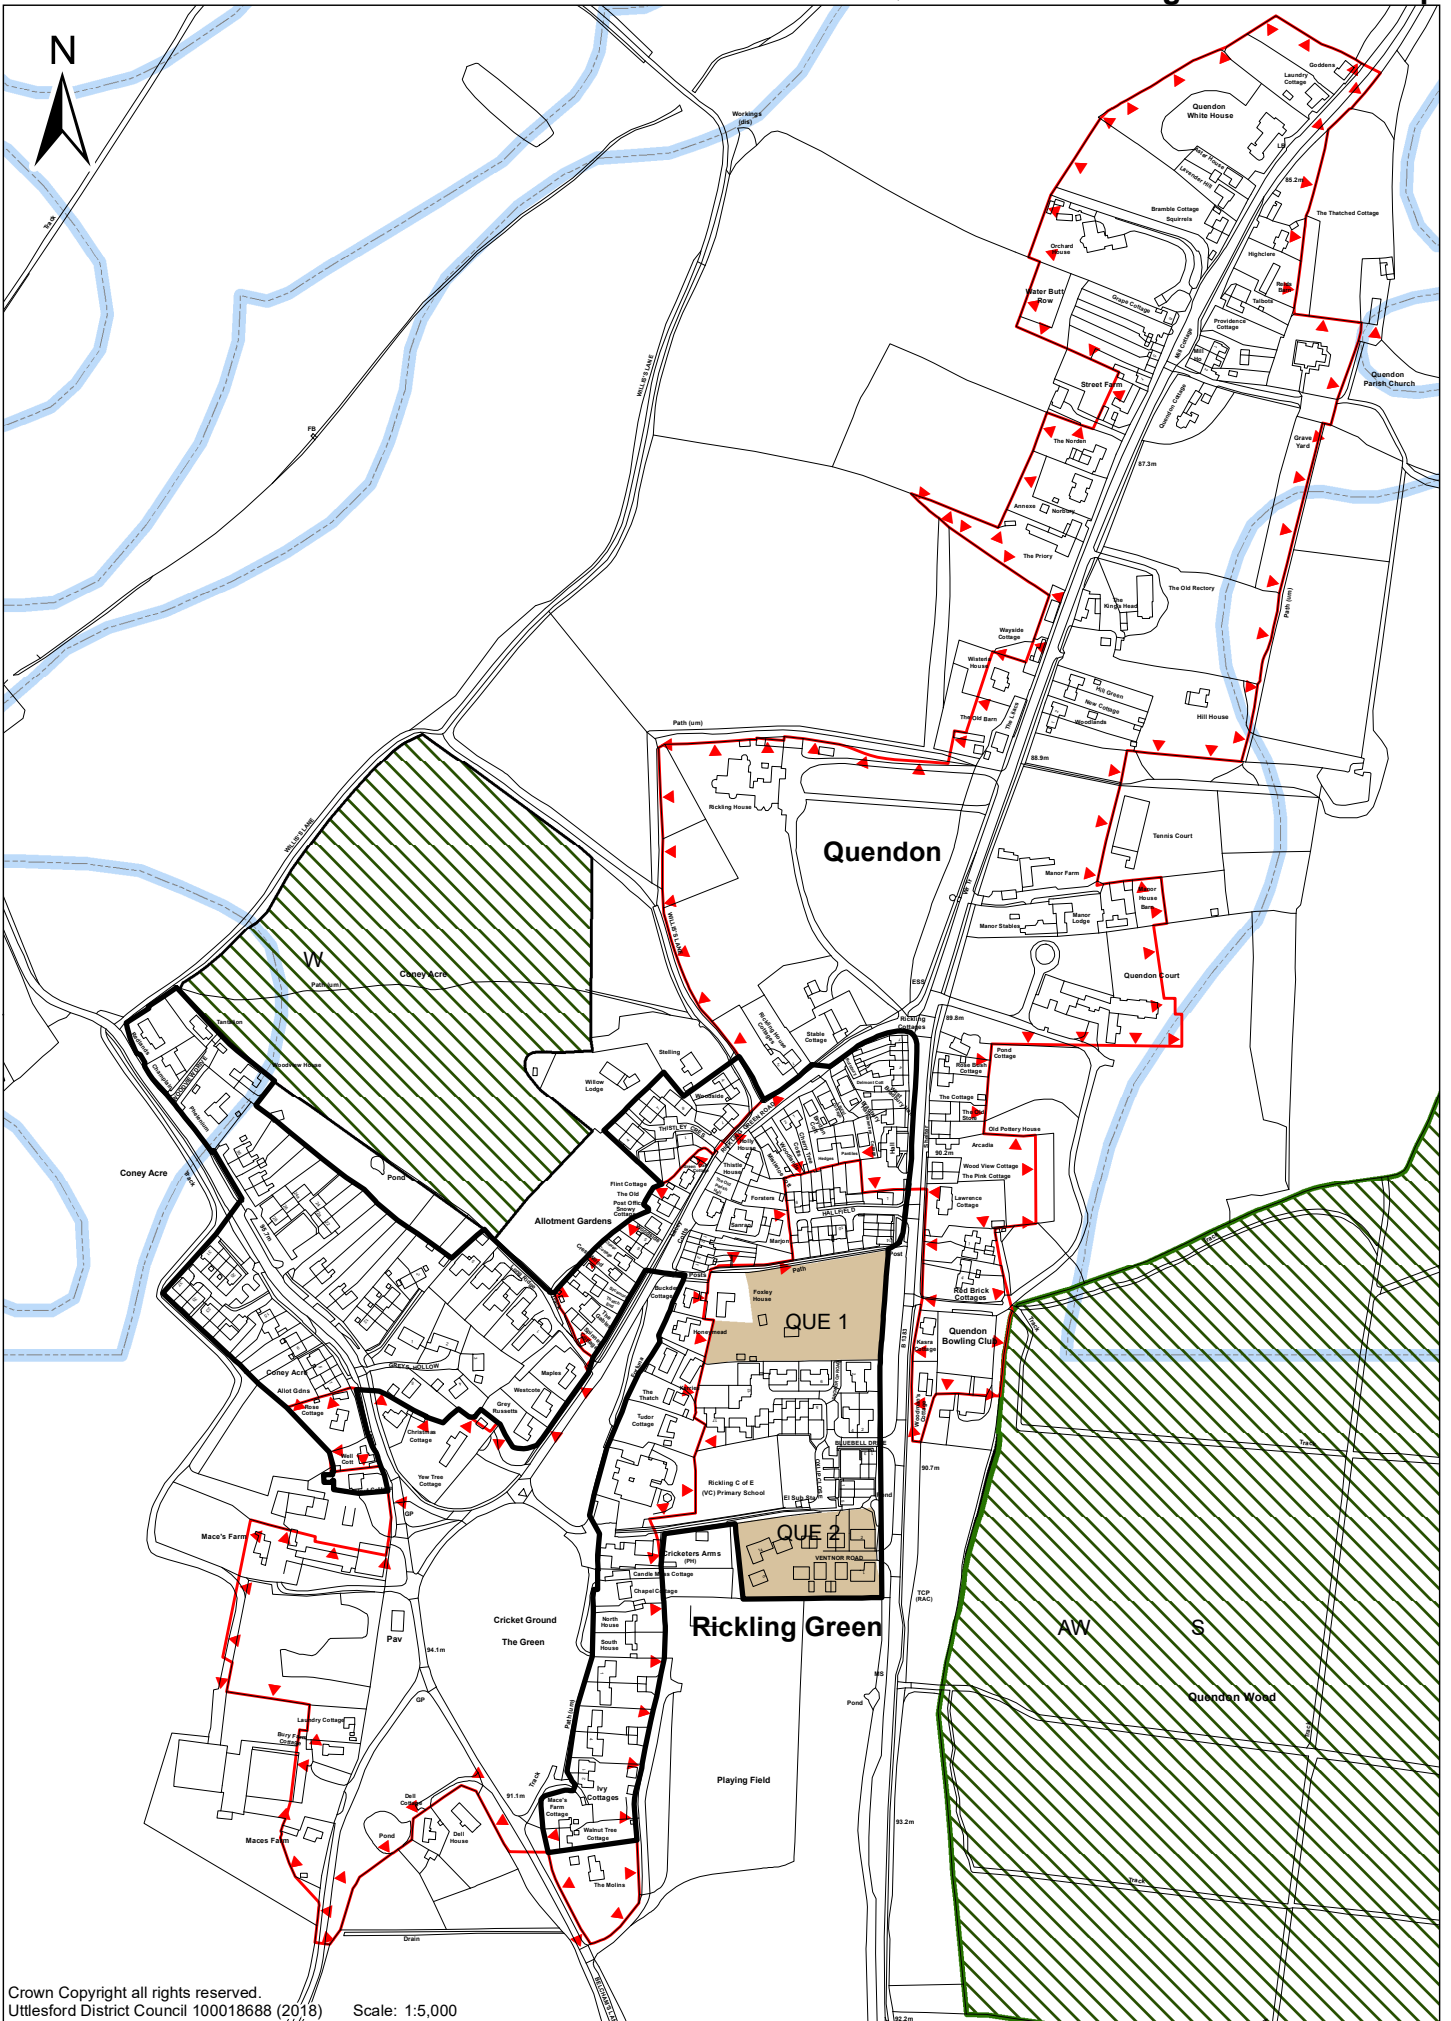

Uttlesford Pre-Submission Local Plan 2018
Little Hallingbury (South) Inset Map

Uttlesford Pre-Submission Local Plan 2018
Newport Inset Map

Uttlesford Pre-Submission Local Plan 2018 Quendon & Rickling Green Inset Map

Uttlesford Pre-Submission Local Plan 2018
Radwinter Inset Map

Uttlesford Pre-Submission Local Plan 2018 Saffron Walden (Central) Inset Map

Uttlesford Pre-Submission Local Plan 2018
Saffron Walden (Audley End) Inset Map