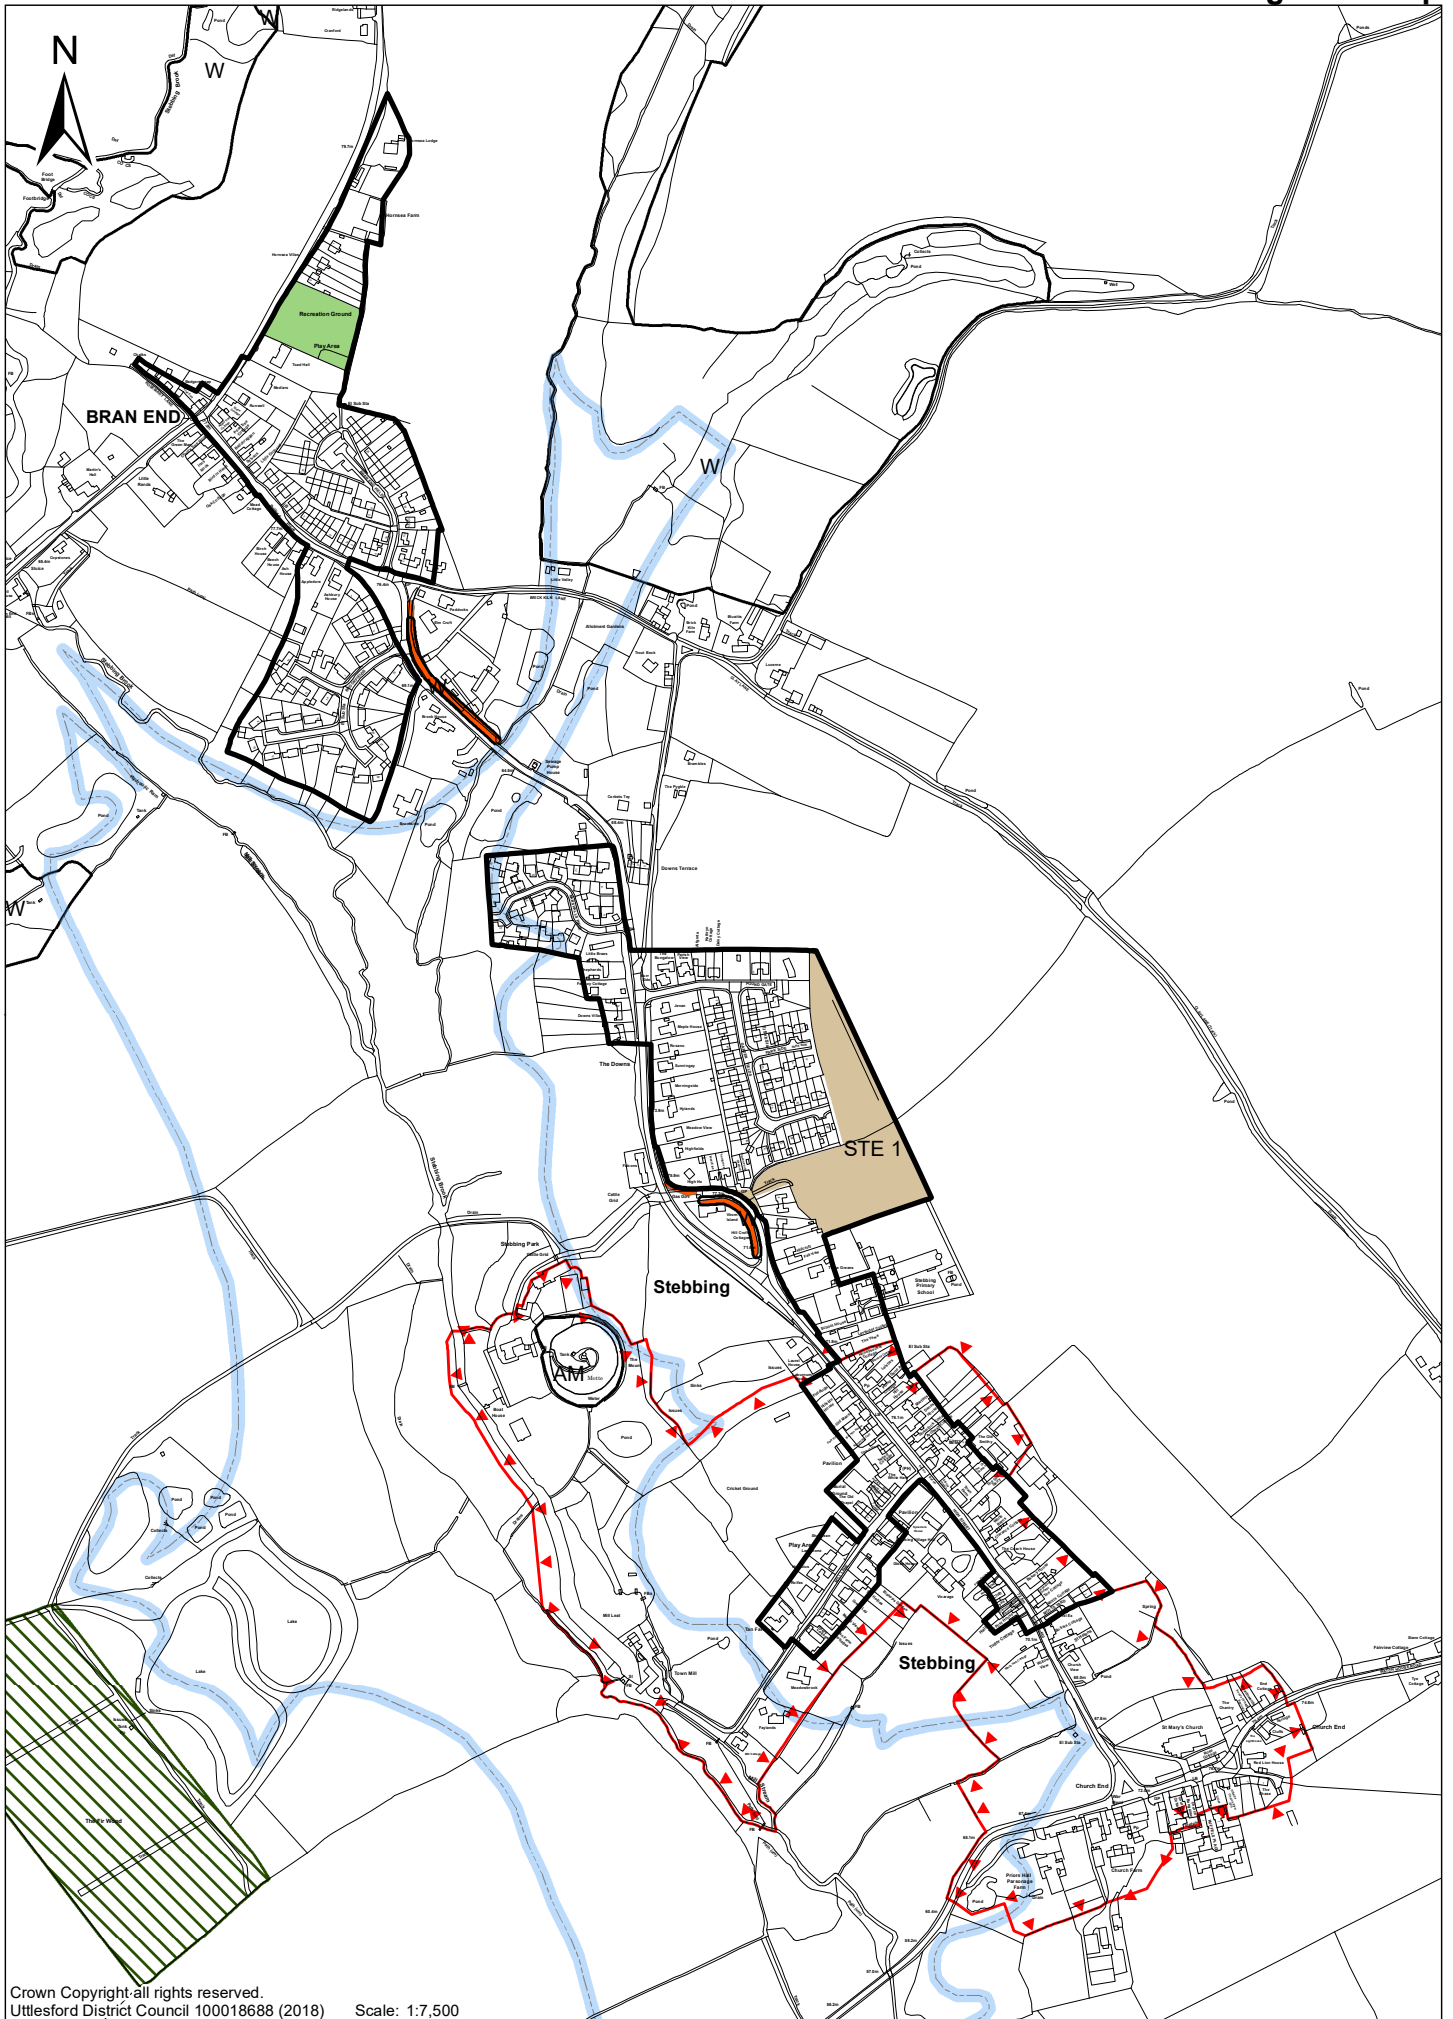

Uttlesford Pre-Submission Local Plan 2018
Little Hallingbury (South) Inset Map

Uttlesford Pre-Submission Local Plan 2018
Newport Inset Map

Uttlesford Pre-Submission Local Plan 2018 Quendon & Rickling Green Inset Map

Uttlesford Pre-Submission Local Plan 2018
Radwinter Inset Map

Uttlesford Pre-Submission Local Plan 2018 Saffron Walden (Central) Inset Map

Uttlesford Pre-Submission Local Plan 2018
Saffron Walden (Audley End) Inset Map

Uttlesford Pre-Submission Local Plan 2018
Stansted Mountfitchet Inset Map

Uttlesford Pre-Submission Local Plan 2018 Stansted Mountfitchet (Central) Inset Map

Uttlesford Pre-Submission Local Plan 2018
Stebbing Inset Map