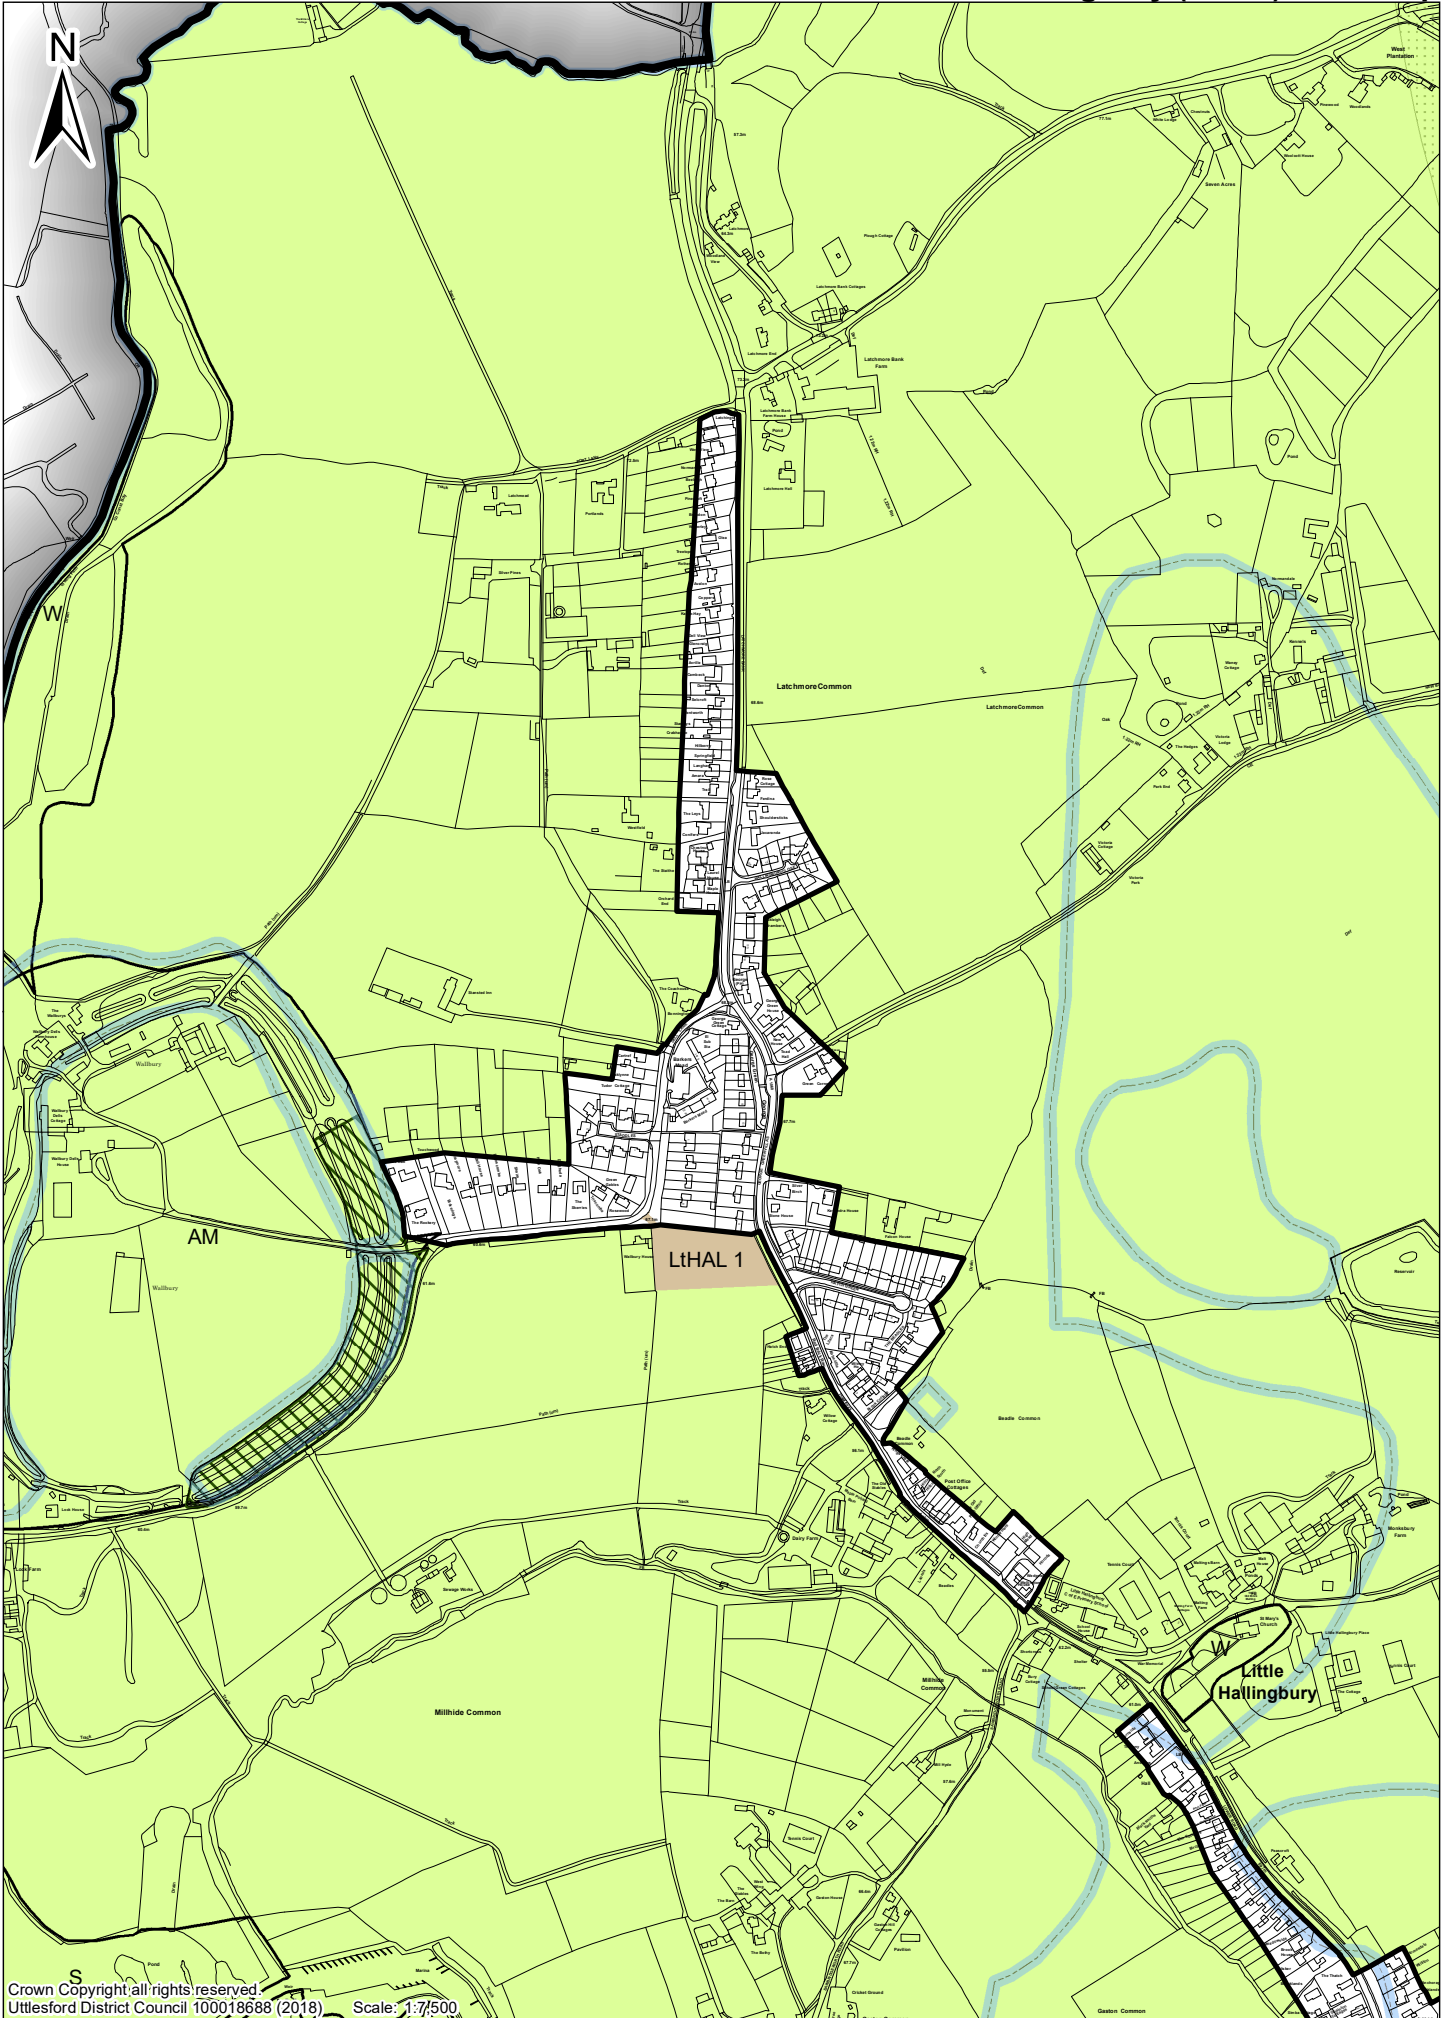

Uttlesford Pre-Submission Local Plan 2018
Hatfield Broad Oak Inset Map

Uttlesford Pre-Submission Local Plan 2018
Hatfield Heath (West) Inset Map

Uttlesford Pre-Submission Local Plan 2018
Hazel End Inset Map

Uttlesford Pre-Submission Local Plan 2018
Henham Inset Map

Uttlesford Pre-Submission Local Plan 2018
Leaden Roding Inset Map

Uttlesford Pre-Submission Local Plan 2018
Little Hallingbury (North) Inset Map