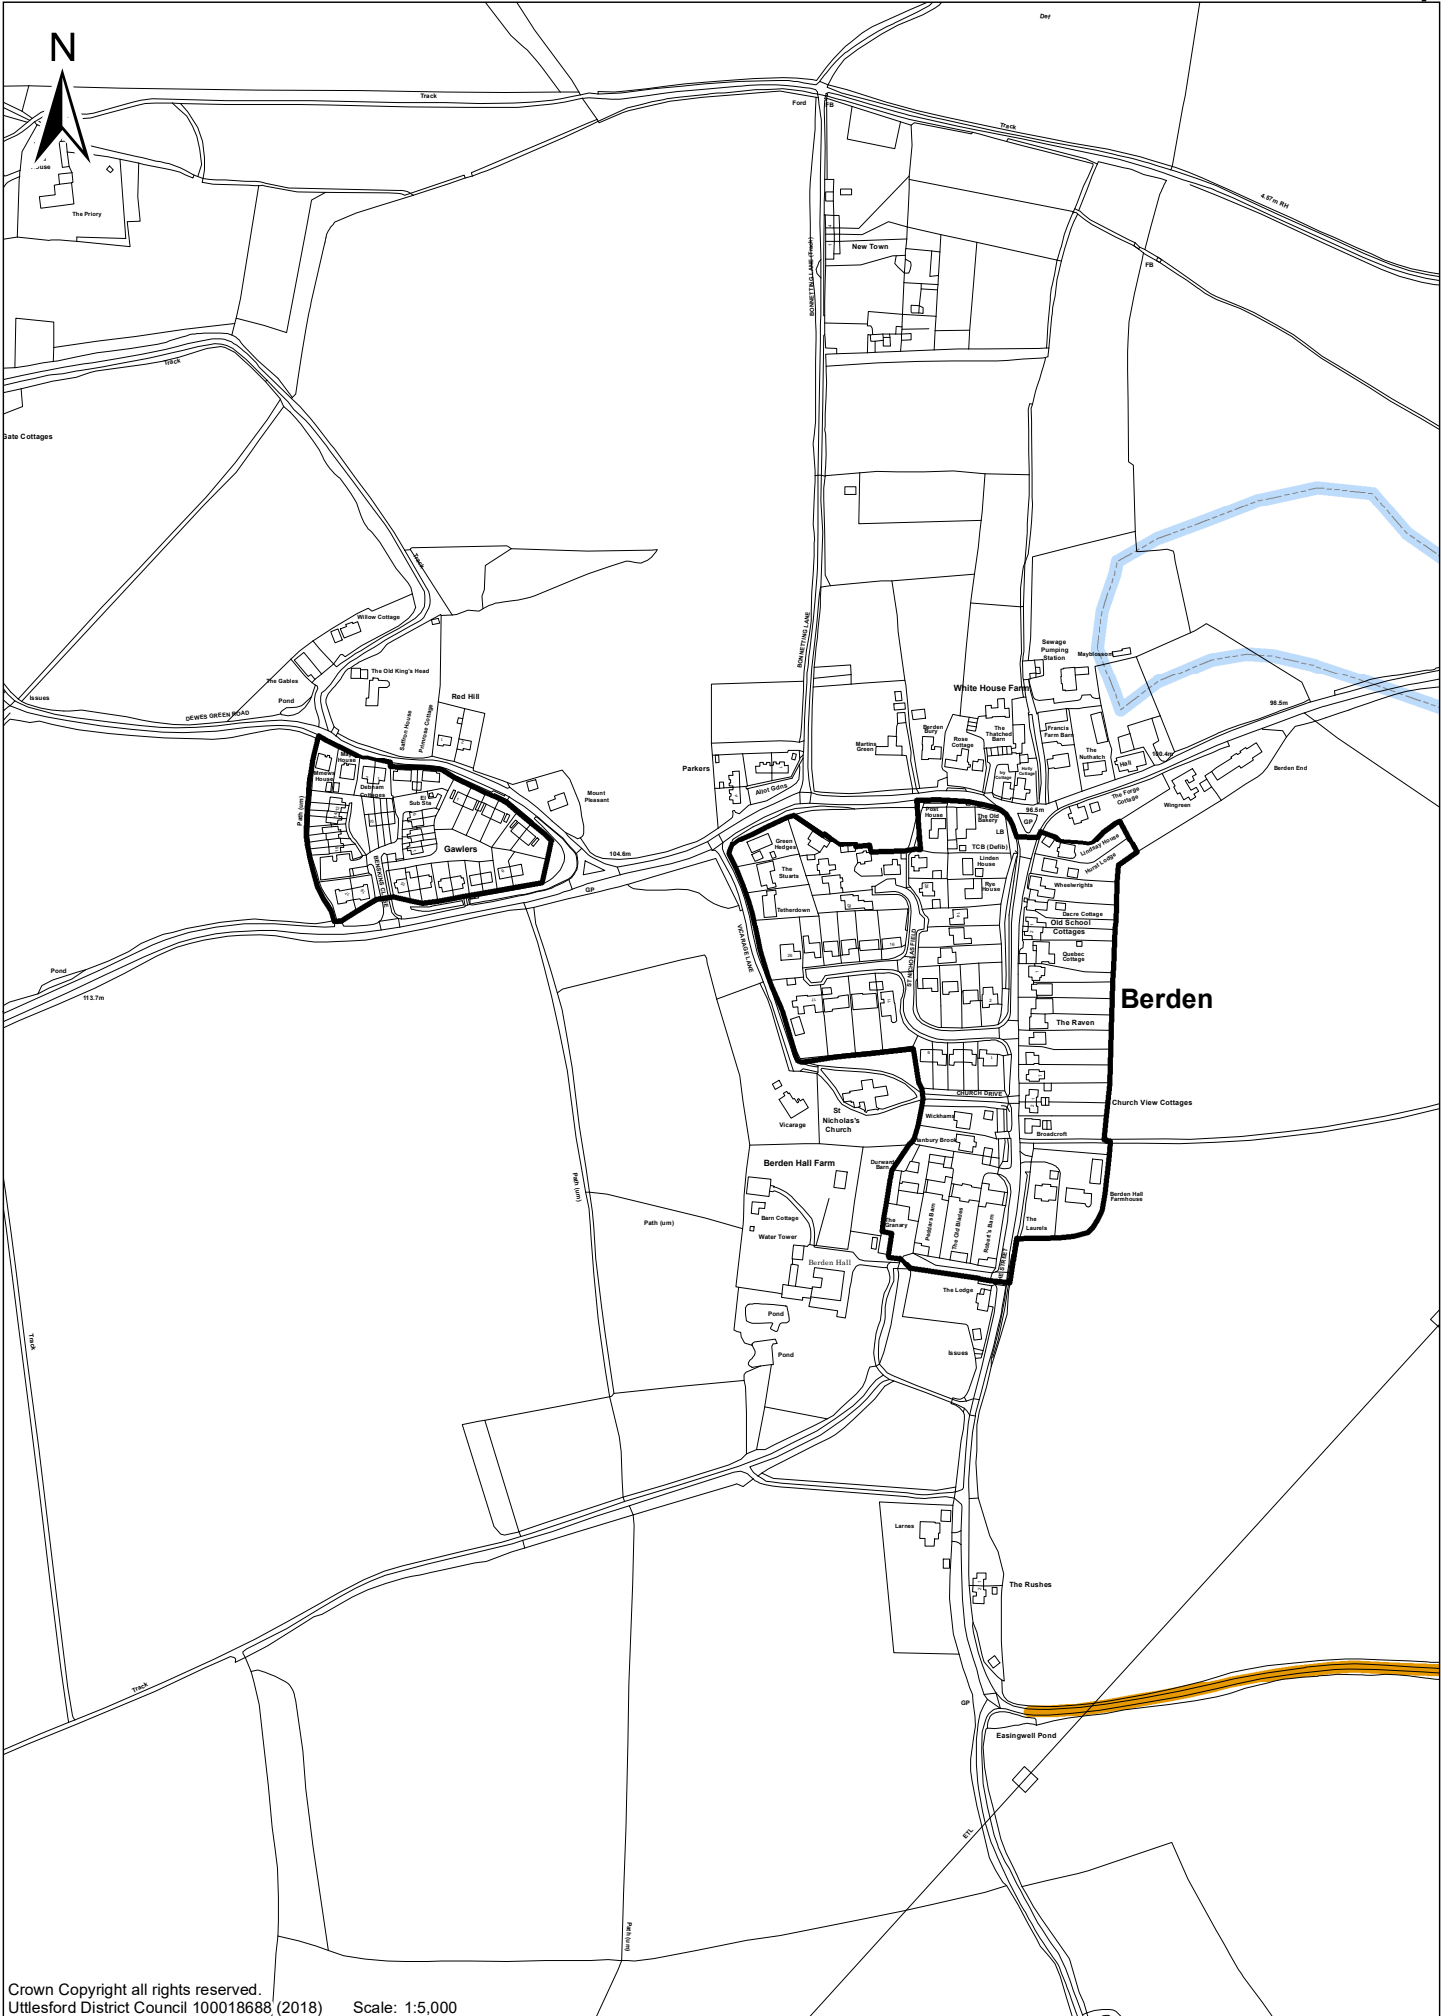

Uttlesford Pre-Submission Local Plan 2018
Arkesden Inset Map

Uttlesford Pre-Submission Local Plan 2018 Ashdon Inset Map

Uttlesford Pre-Submission Local Plan 2018 Ashdon (Church End) Inset Map

Uttlesford Pre-Submission Local Plan 2018 Barnston Inset Map

Uttlesford Pre-Submission Local Plan 2018 Berden Inset Map

Uttlesford Pre-Submission Local Plan 2018
Birchanger & Parsonage Farm Inset Map

Uttlesford Pre-Submission Local Plan 2018 Chesterford Research Park Inset Map

Uttlesford Pre-Submission Local Plan 2018 Debden Inset Map

Uttlesford Pre-Submission Local Plan 2018
Elmdon Inset Map

Uttlesford Pre-Submission Local Plan 2018
Elsenham Industrial Estate Inset Map

Uttlesford Pre-Submission Local Plan 2018
Felsted Village Inset Map