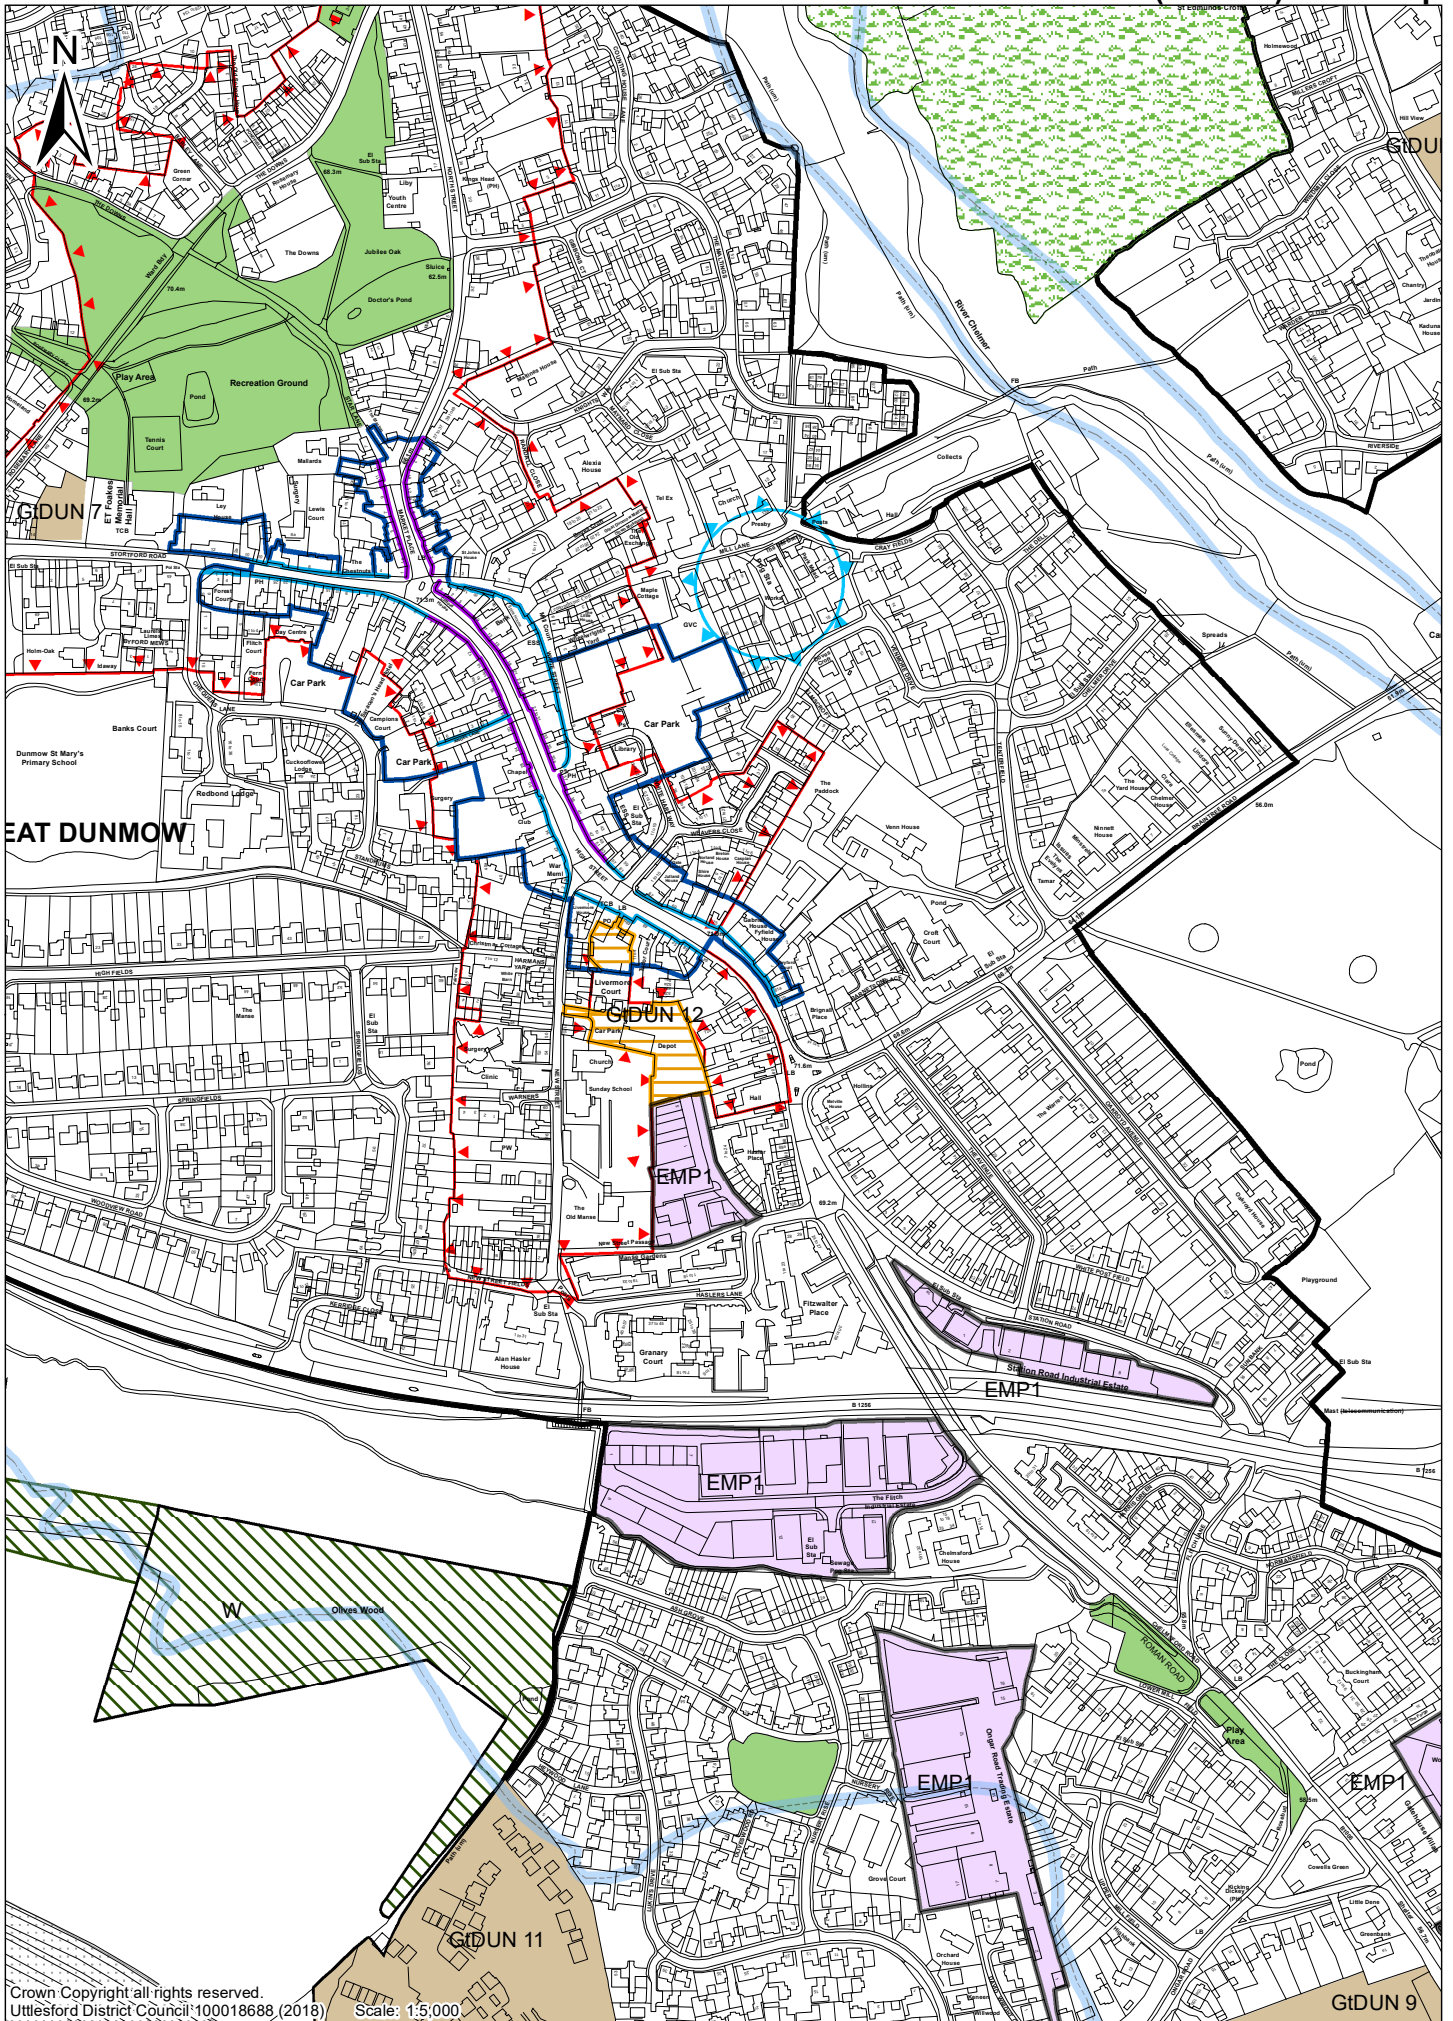

Uttlesford Pre-Submission Local Plan 2018 Great Canfield Inset Map

Uttlesford Pre-Submission Local Plan 2018
Great Chesterford Inset Map

Uttlesford Pre-Submission Local Plan 2018 Great Dunmow (Central) Inset Map

Uttlesford Pre-Submission Local Plan 2018 Great Easton Inset Map

Uttlesford Pre-Submission Local Plan 2018
Great Hallingbury Inset Map

Uttlesford Pre-Submission Local Plan 2018
Great Hallingbury (Bedlars Green) Inset Map