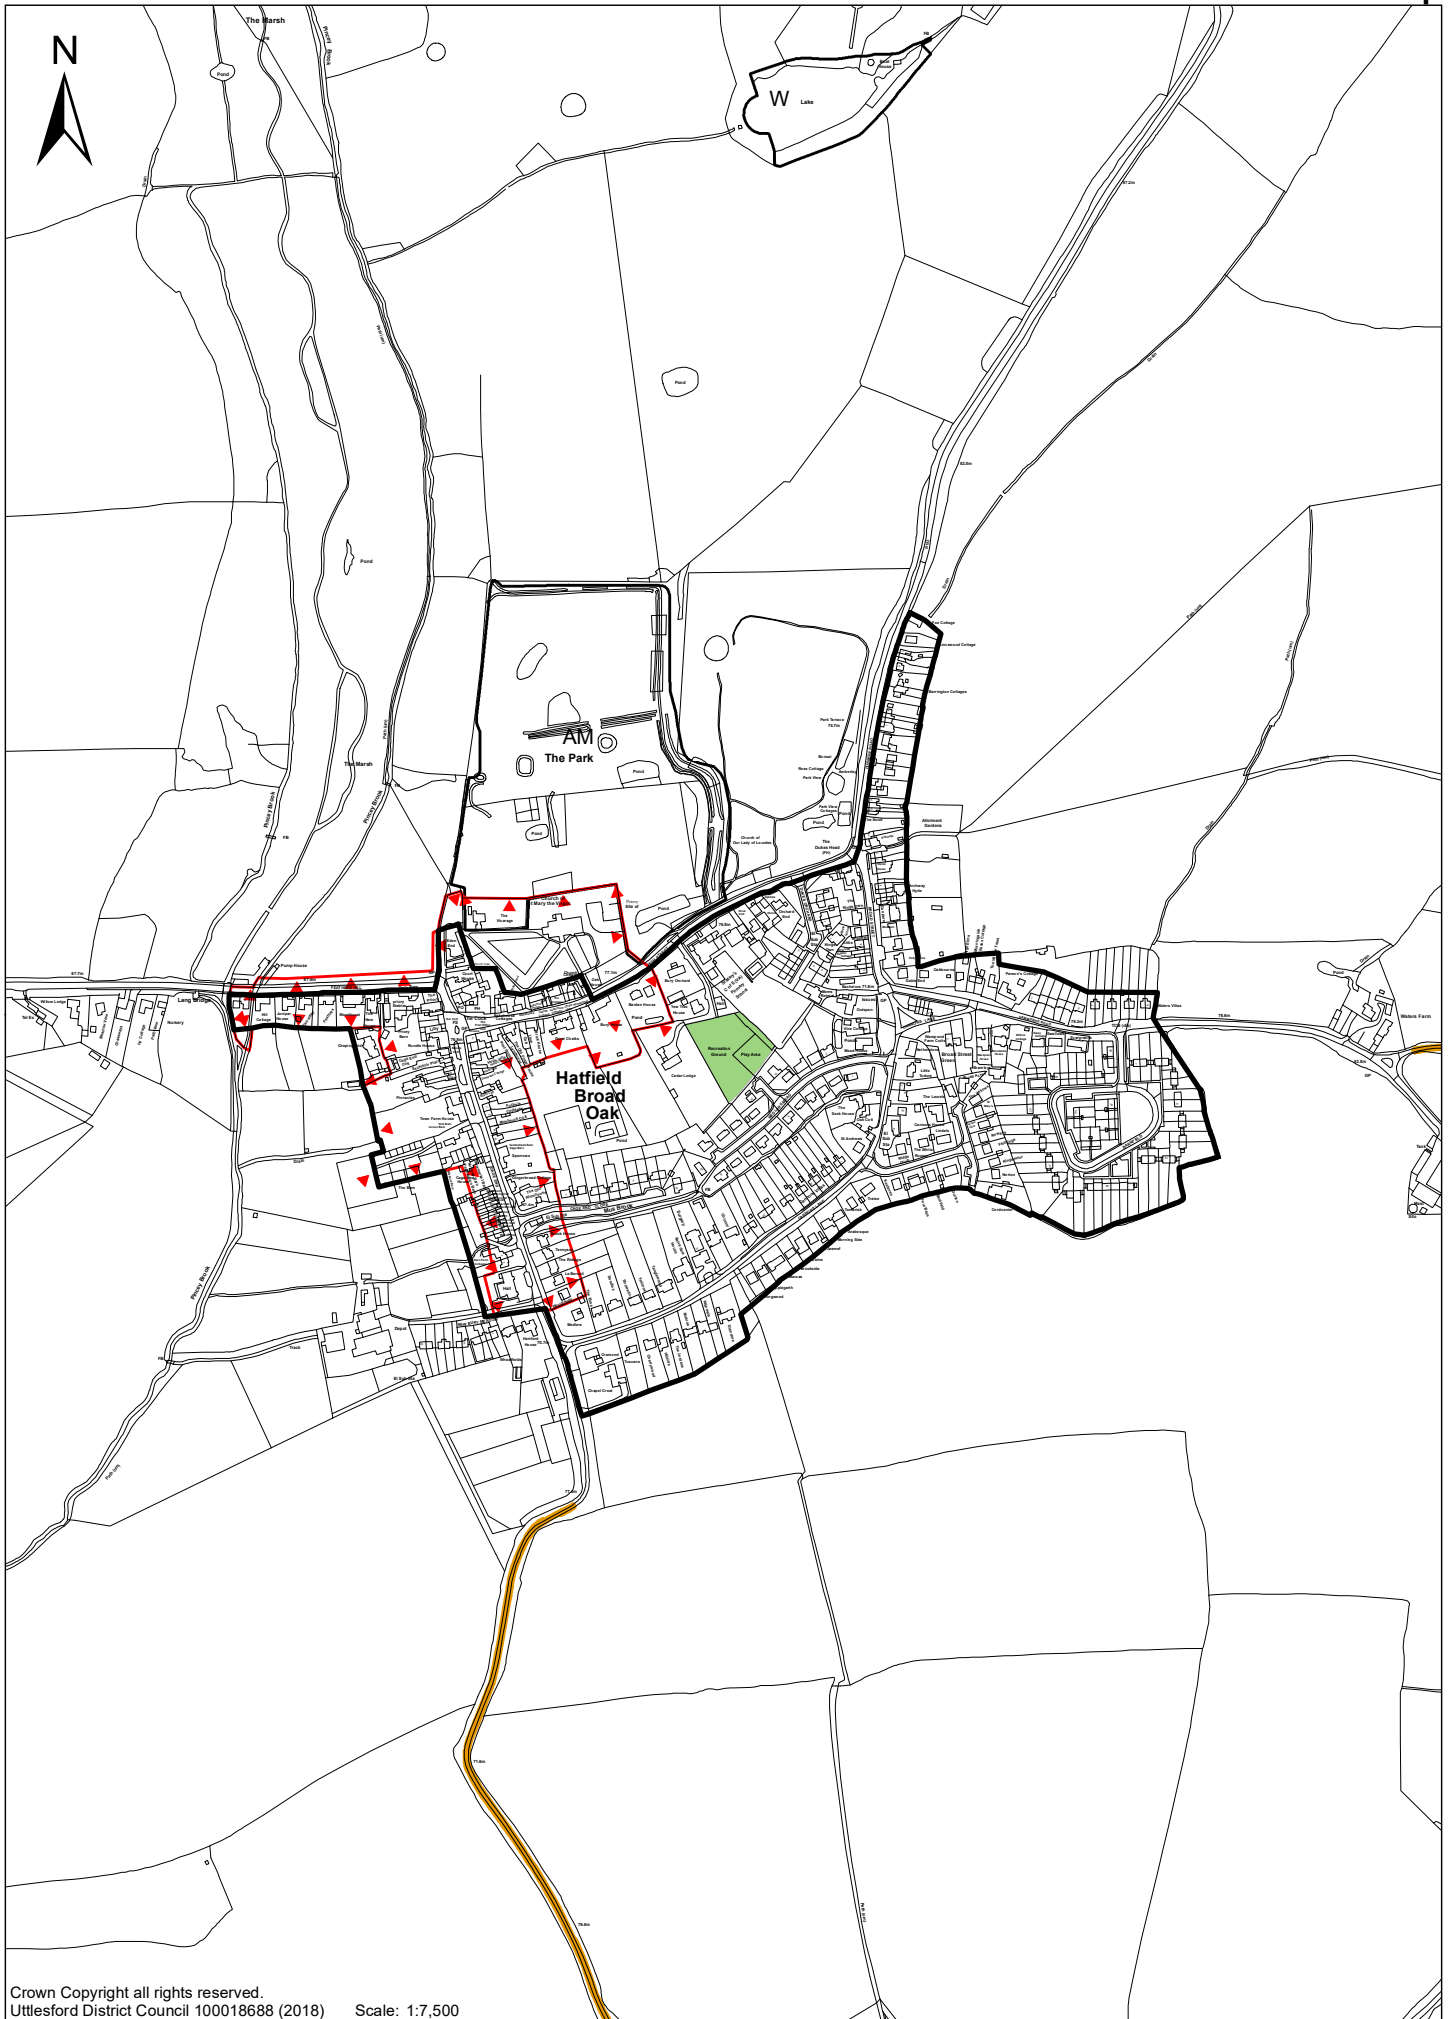

Uttlesford Pre-Submission Local Plan 2018
Great Hallingbury (Start Hill) Inset Map

Uttlesford Pre-Submission Local Plan 2018 Great Sampford Inset Map

Uttlesford Pre-Submission Local Plan 2018
Hadstock Inset Map

Uttlesford Pre-Submission Local Plan 2018
Hatfield Broad Oak Inset Map

Uttlesford Pre-Submission Local Plan 2018
Hatfield Heath (West) Inset Map

Uttlesford Pre-Submission Local Plan 2018
Hazel End Inset Map

Uttlesford Pre-Submission Local Plan 2018
Henham Inset Map

Uttlesford Pre-Submission Local Plan 2018
Leaden Roding Inset Map

Uttlesford Pre-Submission Local Plan 2018
Little Hallingbury (North) Inset Map