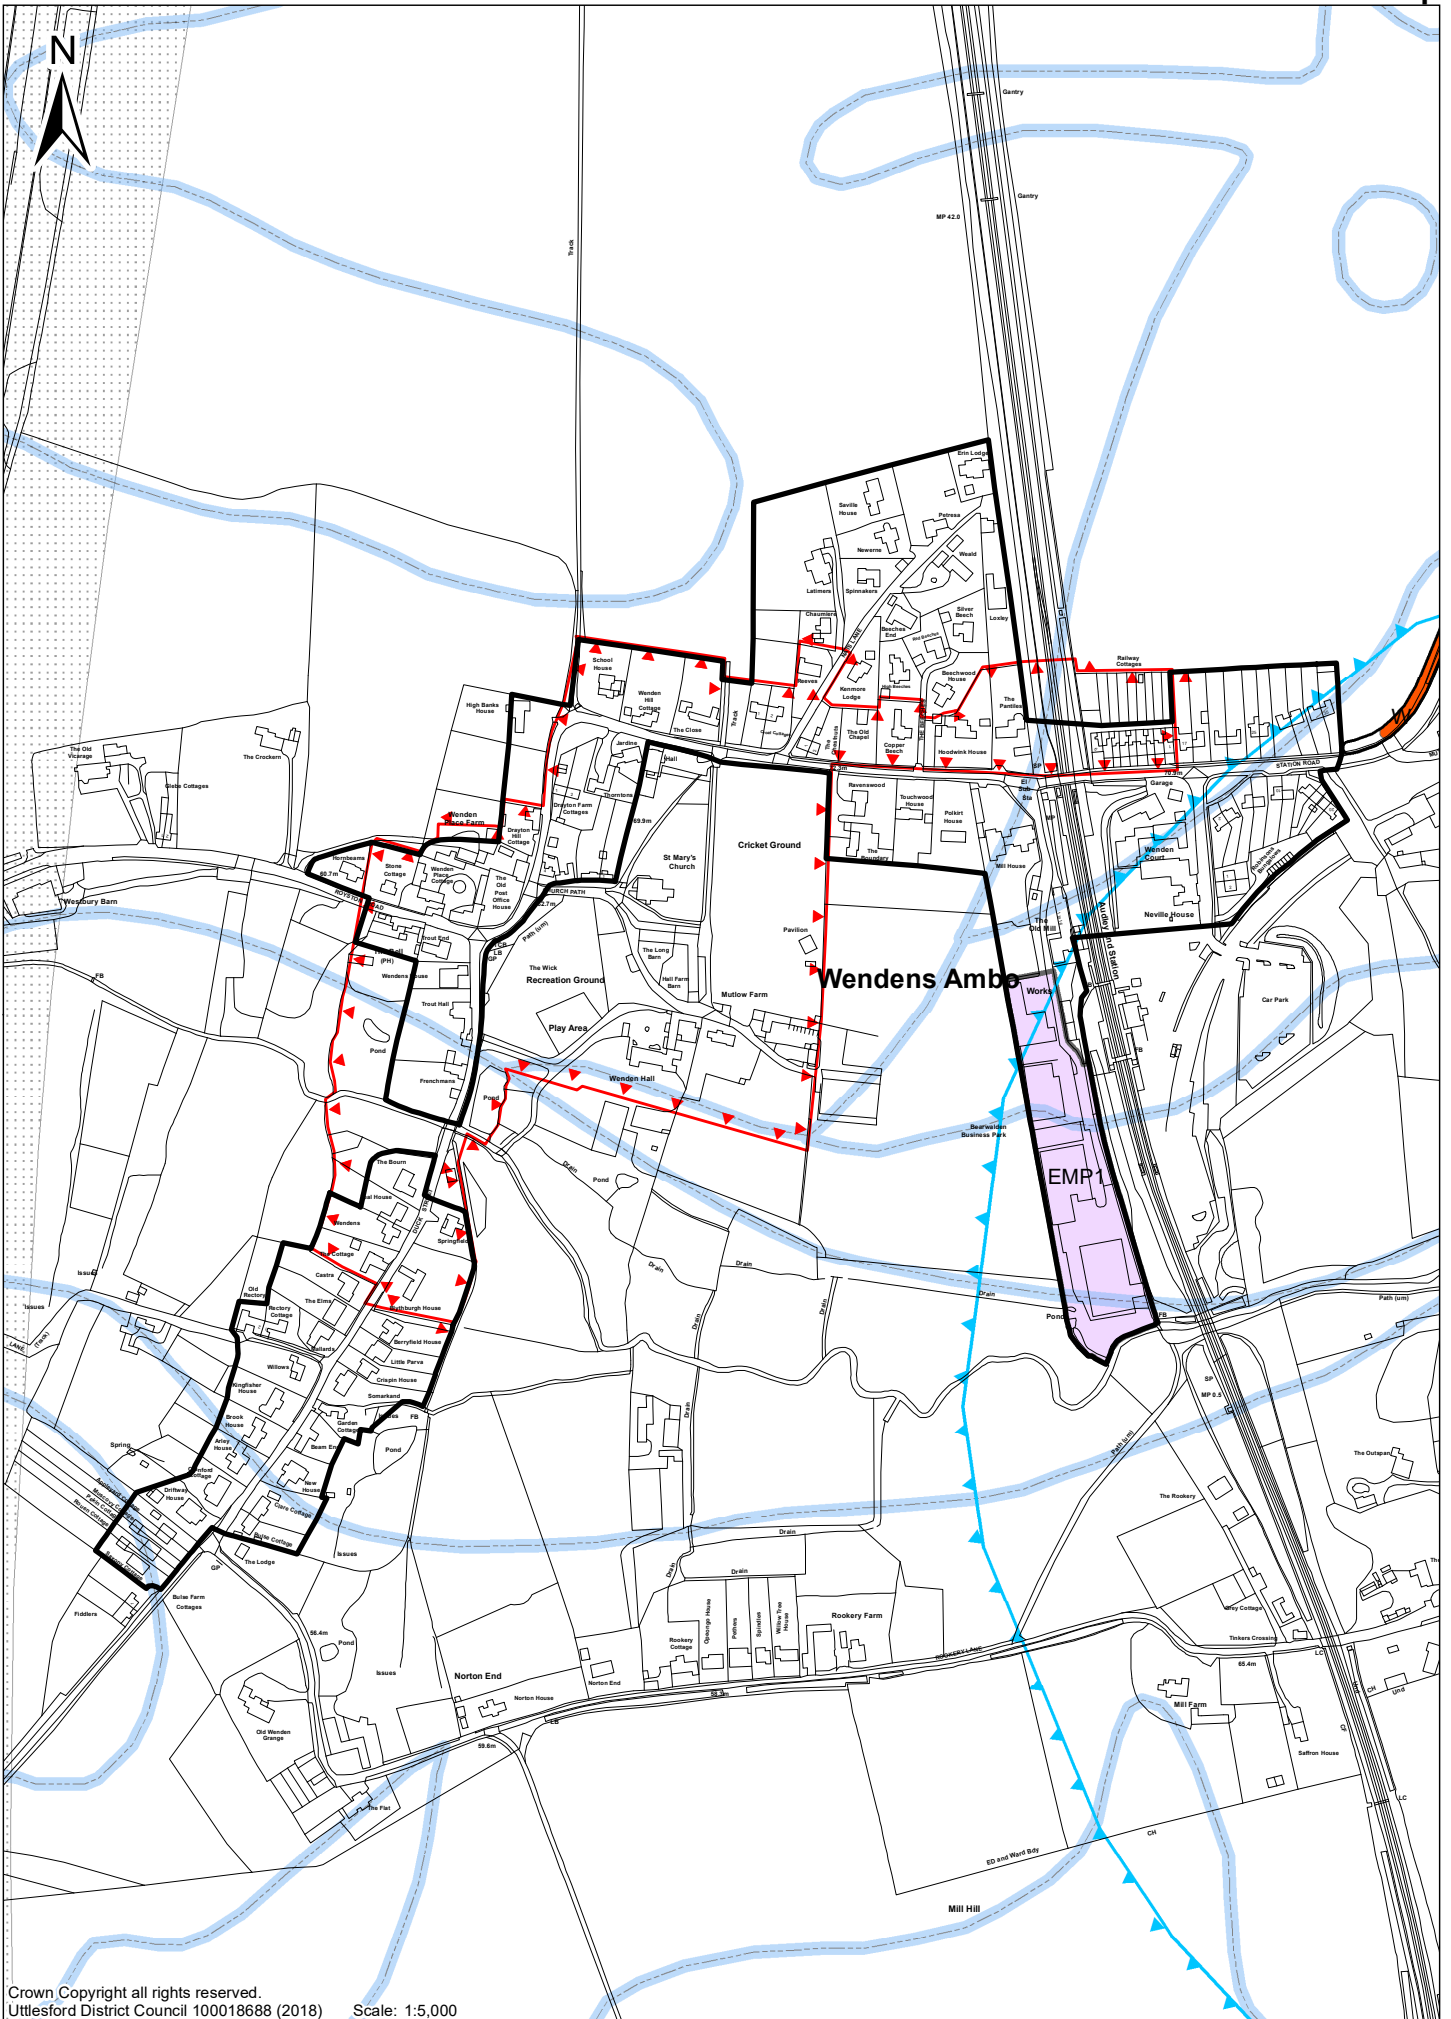

Uttlesford Pre-Submission Local Plan 2018
Stansted Mountfitchet Inset Map

Uttlesford Pre-Submission Local Plan 2018 Stansted Mountfitchet (Central) Inset Map

Uttlesford Pre-Submission Local Plan 2018
Stebbing Inset Map

Uttlesford Pre-Submission Local Plan 2018
Takeley (Priors Green) Inset Map

Uttlesford Pre-Submission Local Plan 2018
Takeley Street Inset Map

Uttlesford Pre-Submission Local Plan 2018 Wendens Ambo Inset Map