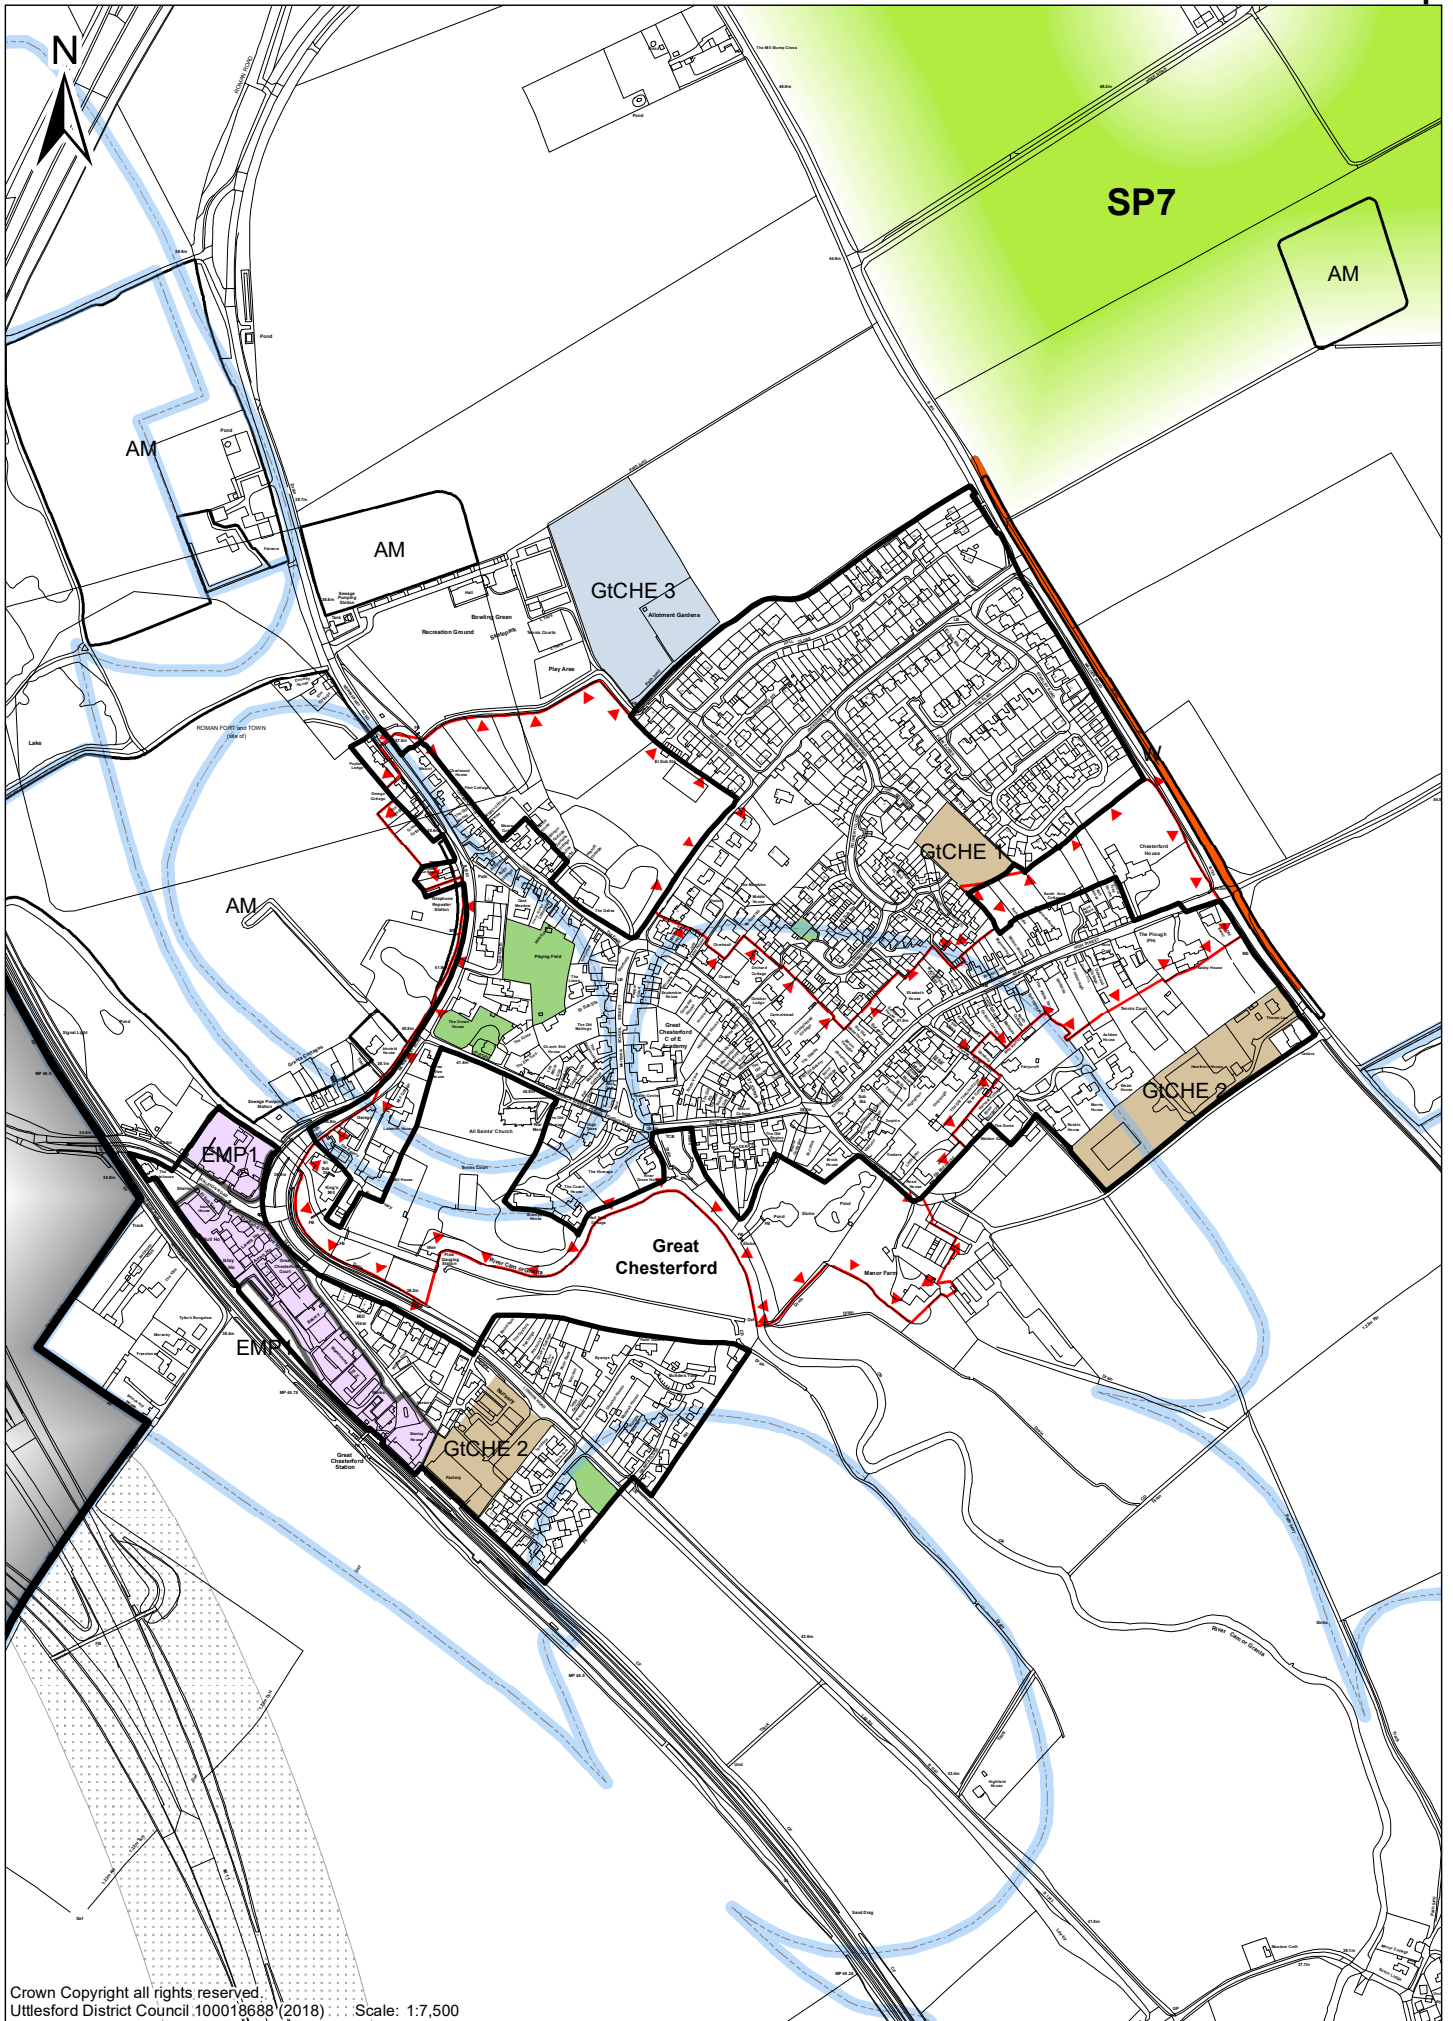

Uttlesford Pre-Submission Local Plan 2018 Berden Inset Map

Uttlesford Pre-Submission Local Plan 2018
Birchanger & Parsonage Farm Inset Map

Uttlesford Pre-Submission Local Plan 2018 Chesterford Research Park Inset Map

Uttlesford Pre-Submission Local Plan 2018 Debden Inset Map

Uttlesford Pre-Submission Local Plan 2018
Elmdon Inset Map

Uttlesford Pre-Submission Local Plan 2018
Elsenham Industrial Estate Inset Map

Uttlesford Pre-Submission Local Plan 2018
Felsted Village Inset Map

Uttlesford Pre-Submission Local Plan 2018 Felsted (Watch House Green/Bannister Green) Inset Map

Uttlesford Pre-Submission Local Plan 2018
 Felsted (Hartford End) Inset Map

Uttlesford Pre-Submission Local Plan 2018 Flich Green Inset Map

Uttlesford Pre-Submission Local Plan 2018 Great Canfield Inset Map

Uttlesford Pre-Submission Local Plan 2018
Great Chesterford Inset Map

Uttlesford Pre-Submission Local Plan 2018 Great Dunmow (Central) Inset Map