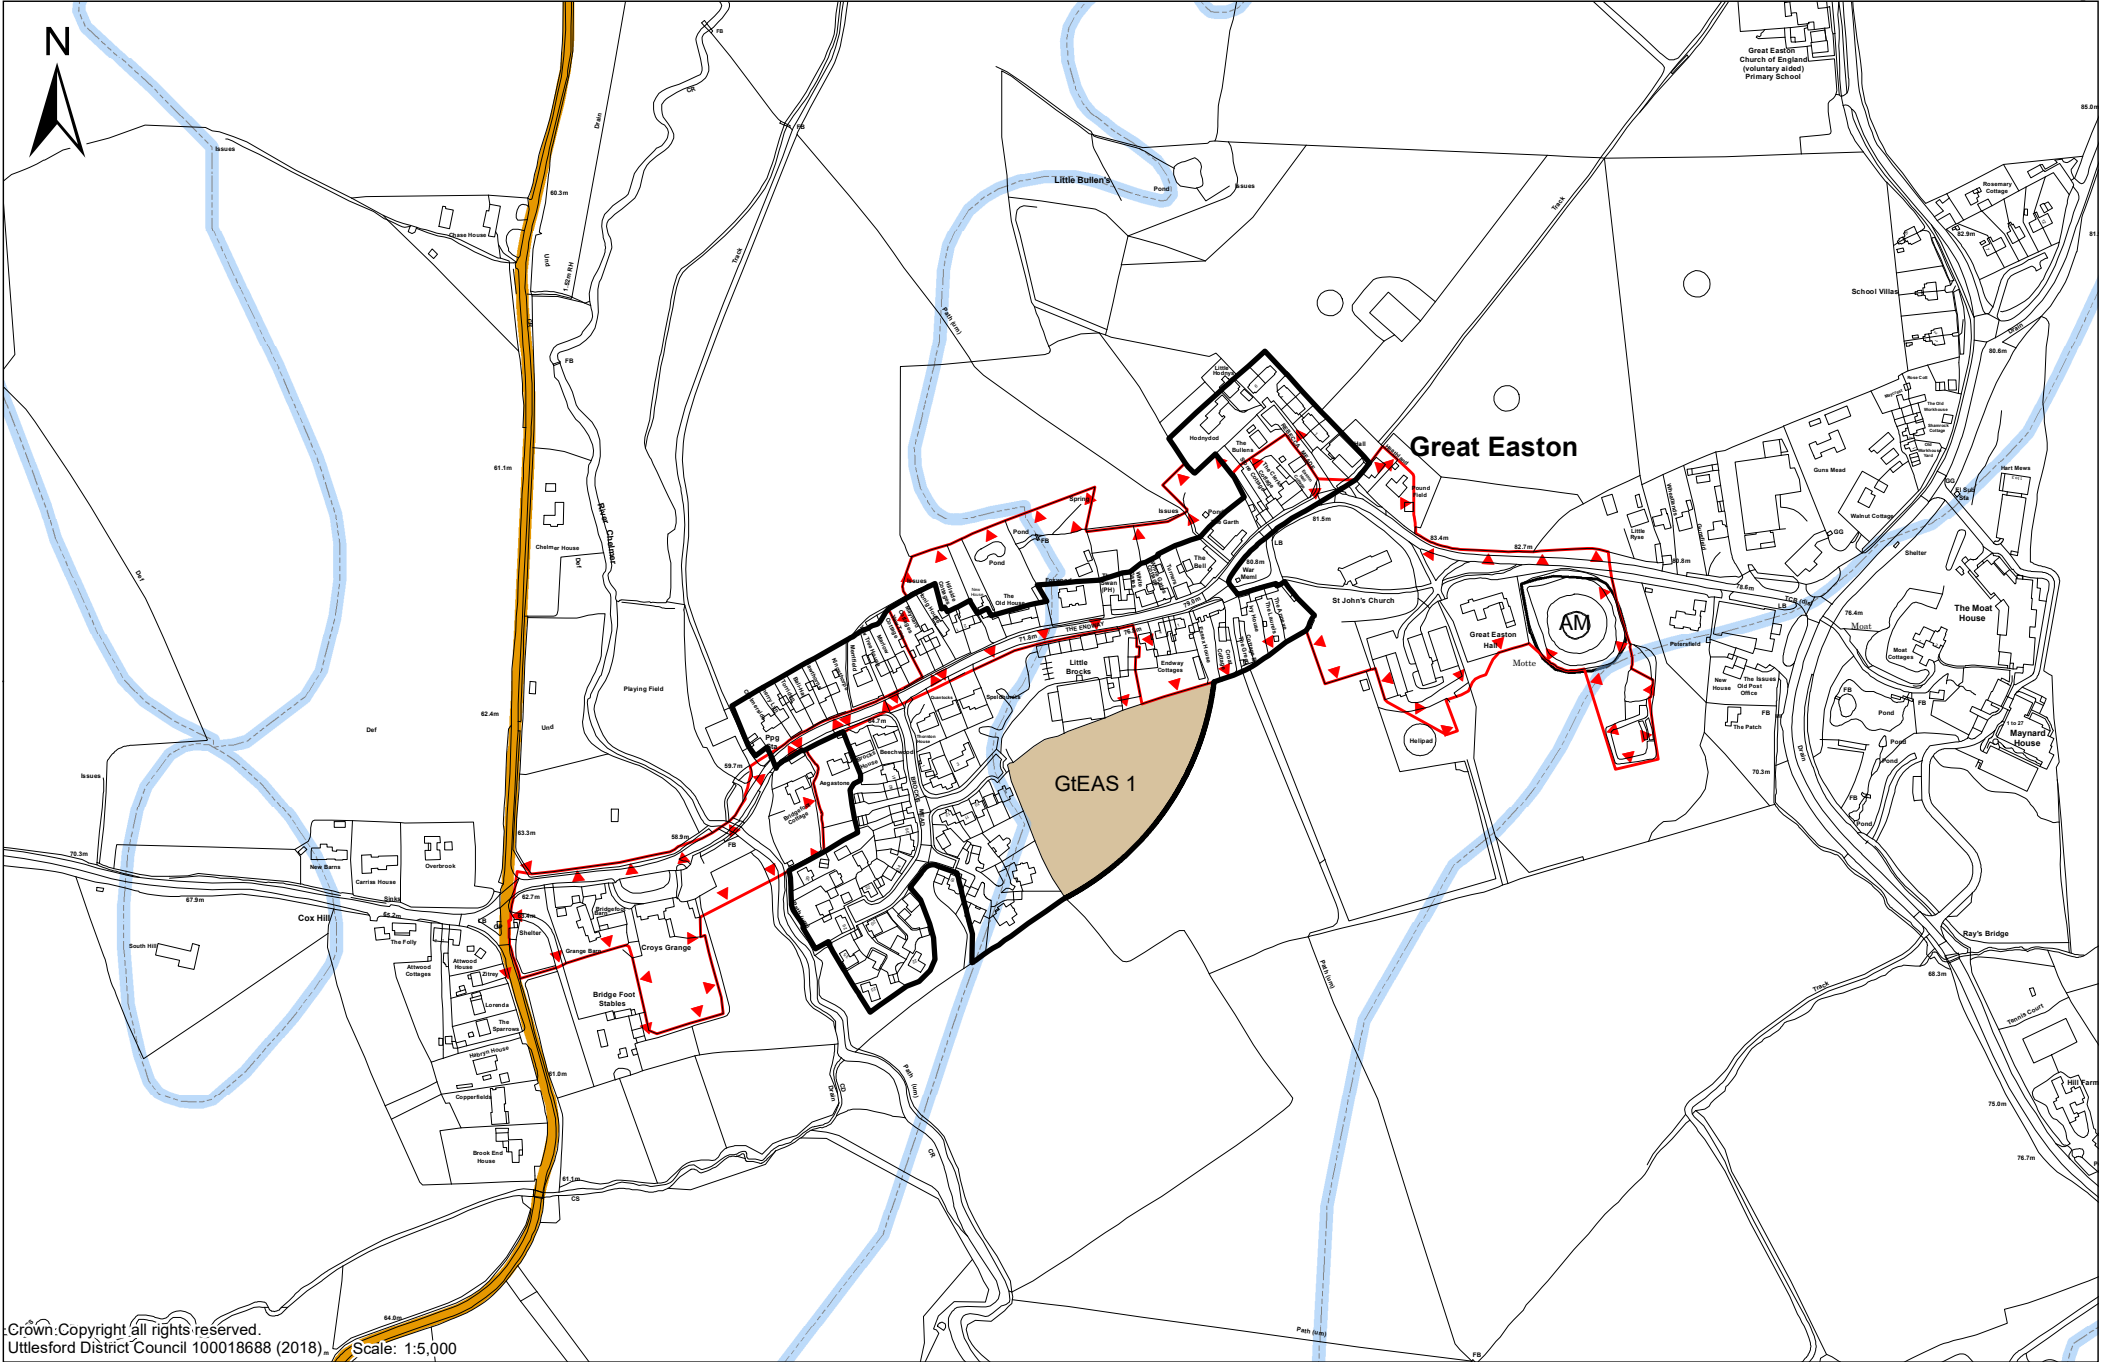

Uttlesford Pre-Submission Local Plan 2018 Great Easton Inset Map