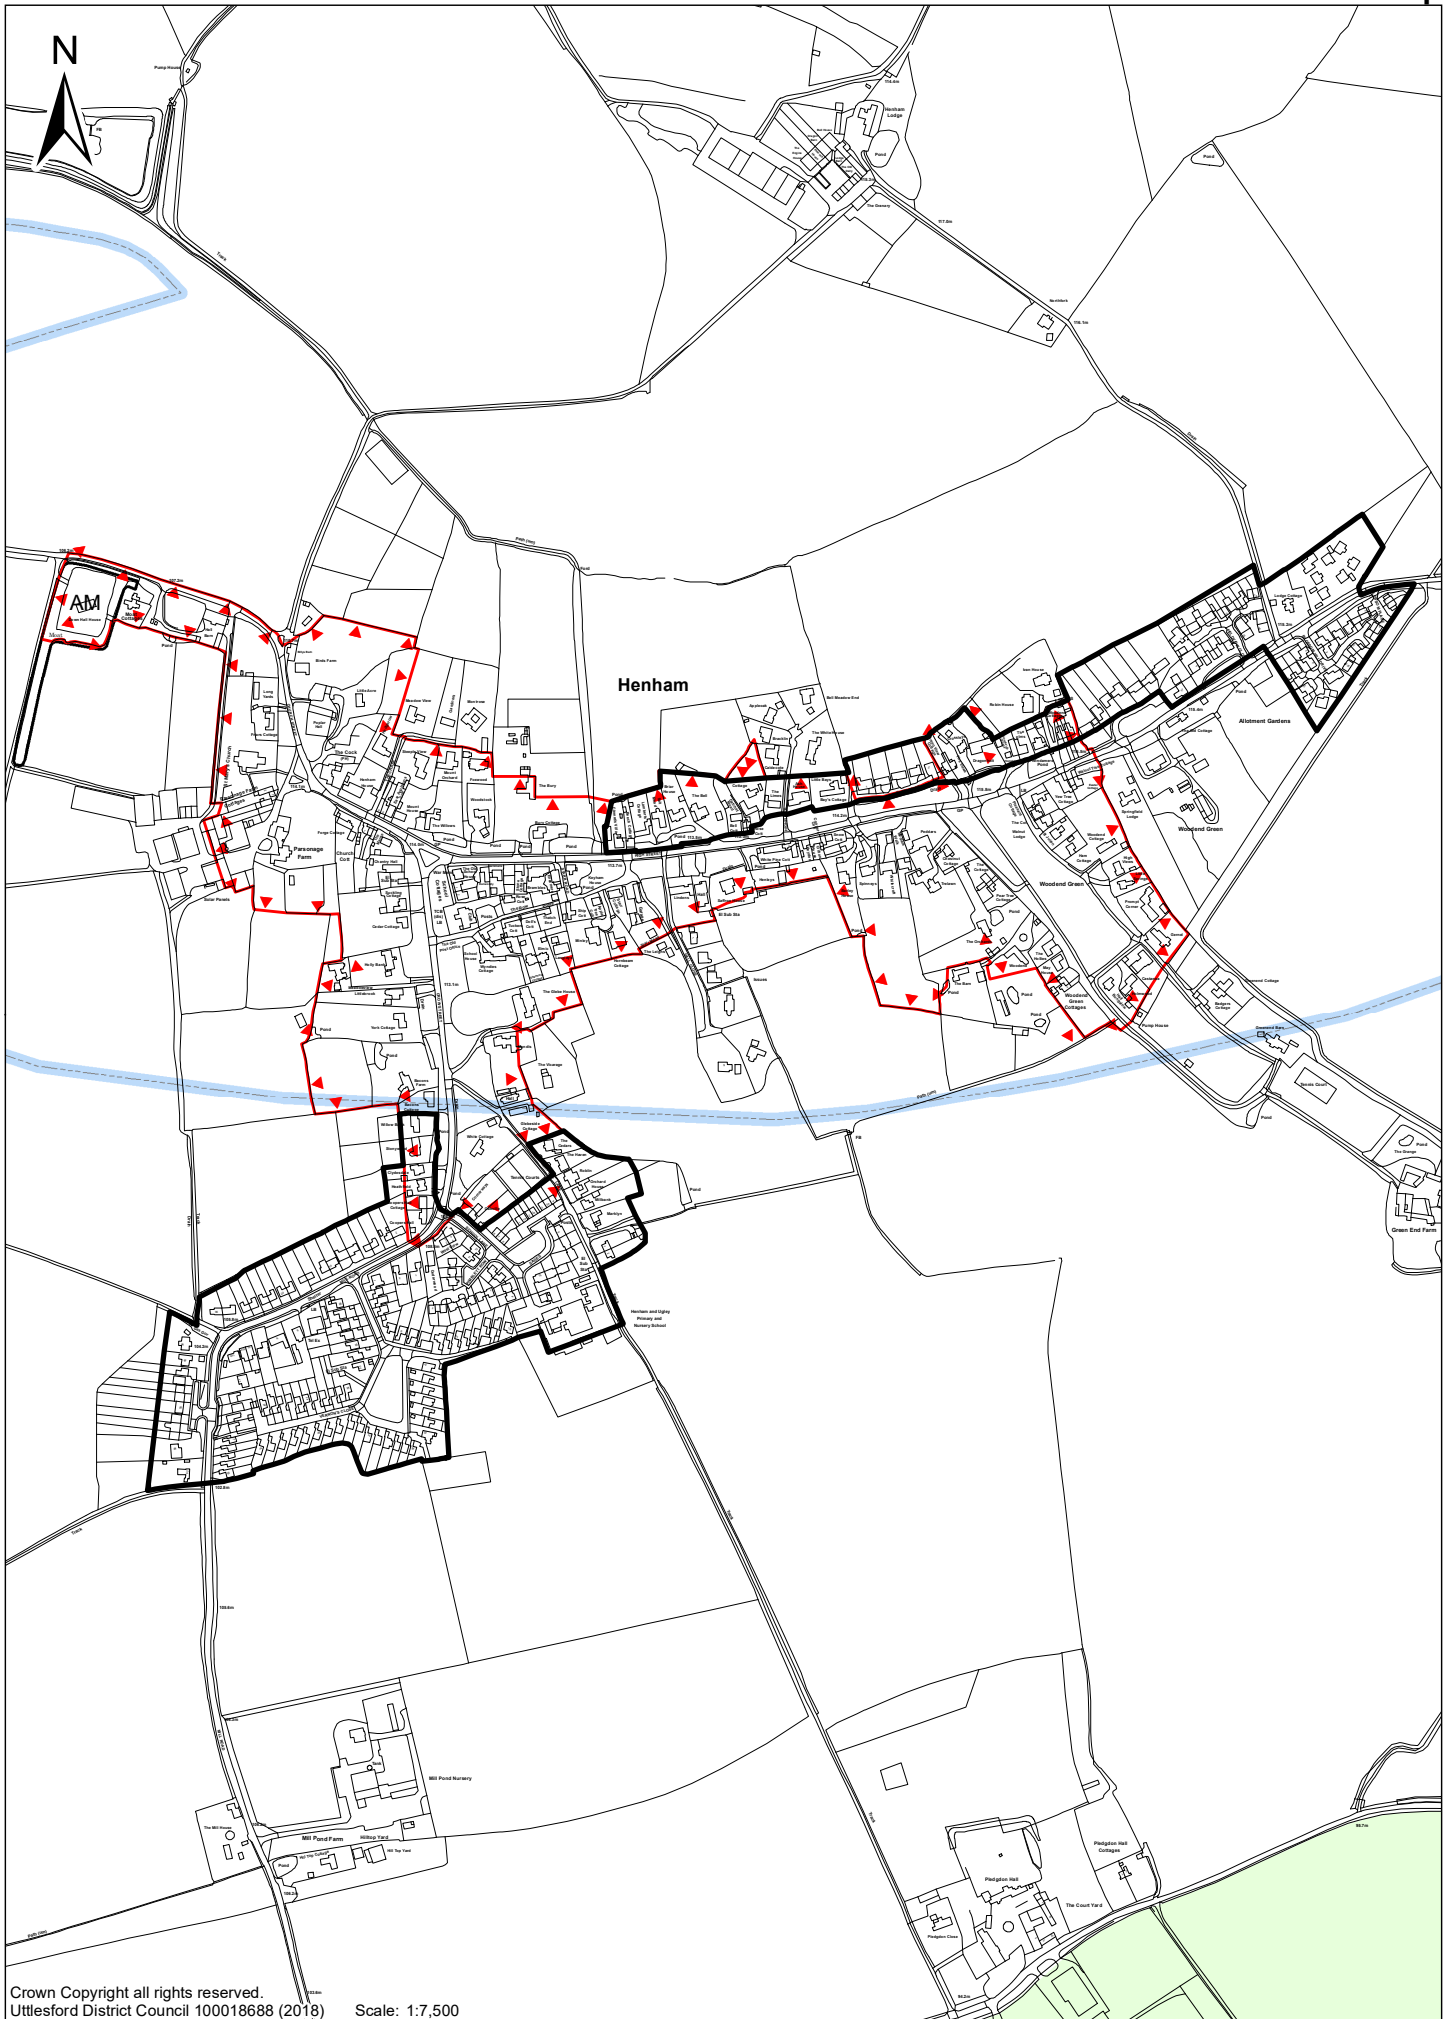

Uttlesford Pre-Submission Local Plan 2018
Hatfield Broad Oak Inset Map

Uttlesford Pre-Submission Local Plan 2018
Hatfield Heath (West) Inset Map

Uttlesford Pre-Submission Local Plan 2018
Hazel End Inset Map

Uttlesford Pre-Submission Local Plan 2018
Henham Inset Map

Uttlesford Pre-Submission Local Plan 2018
Leaden Roding Inset Map

Uttlesford Pre-Submission Local Plan 2018
Little Hallingbury (North) Inset Map