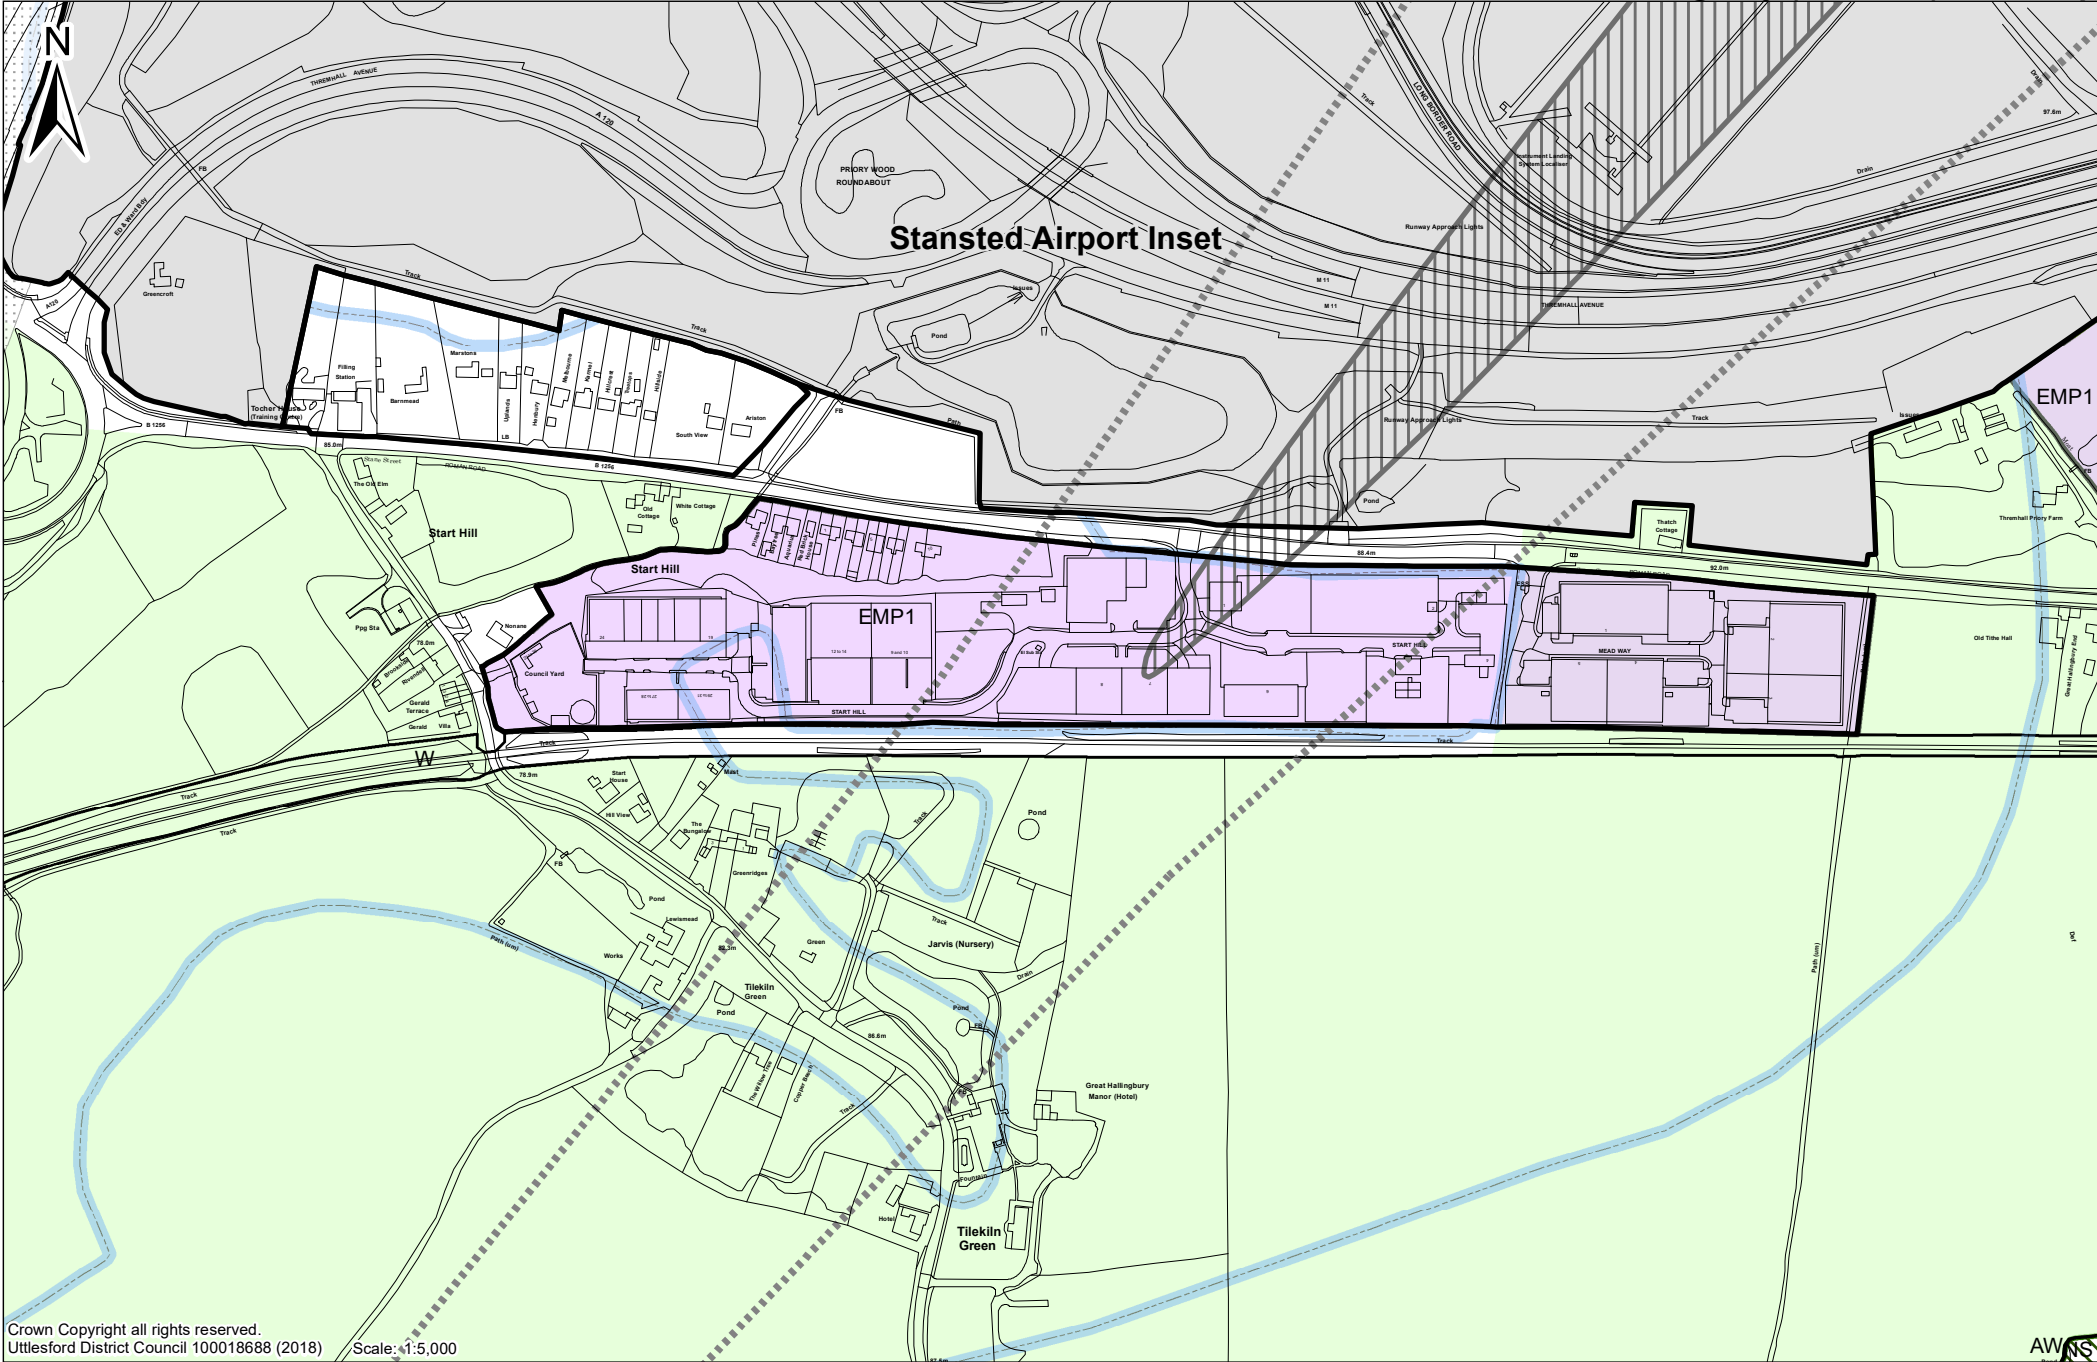

Uttlesford Pre-Submission Local Plan 2018
Great Hallingbury (Start Hill) Inset Map