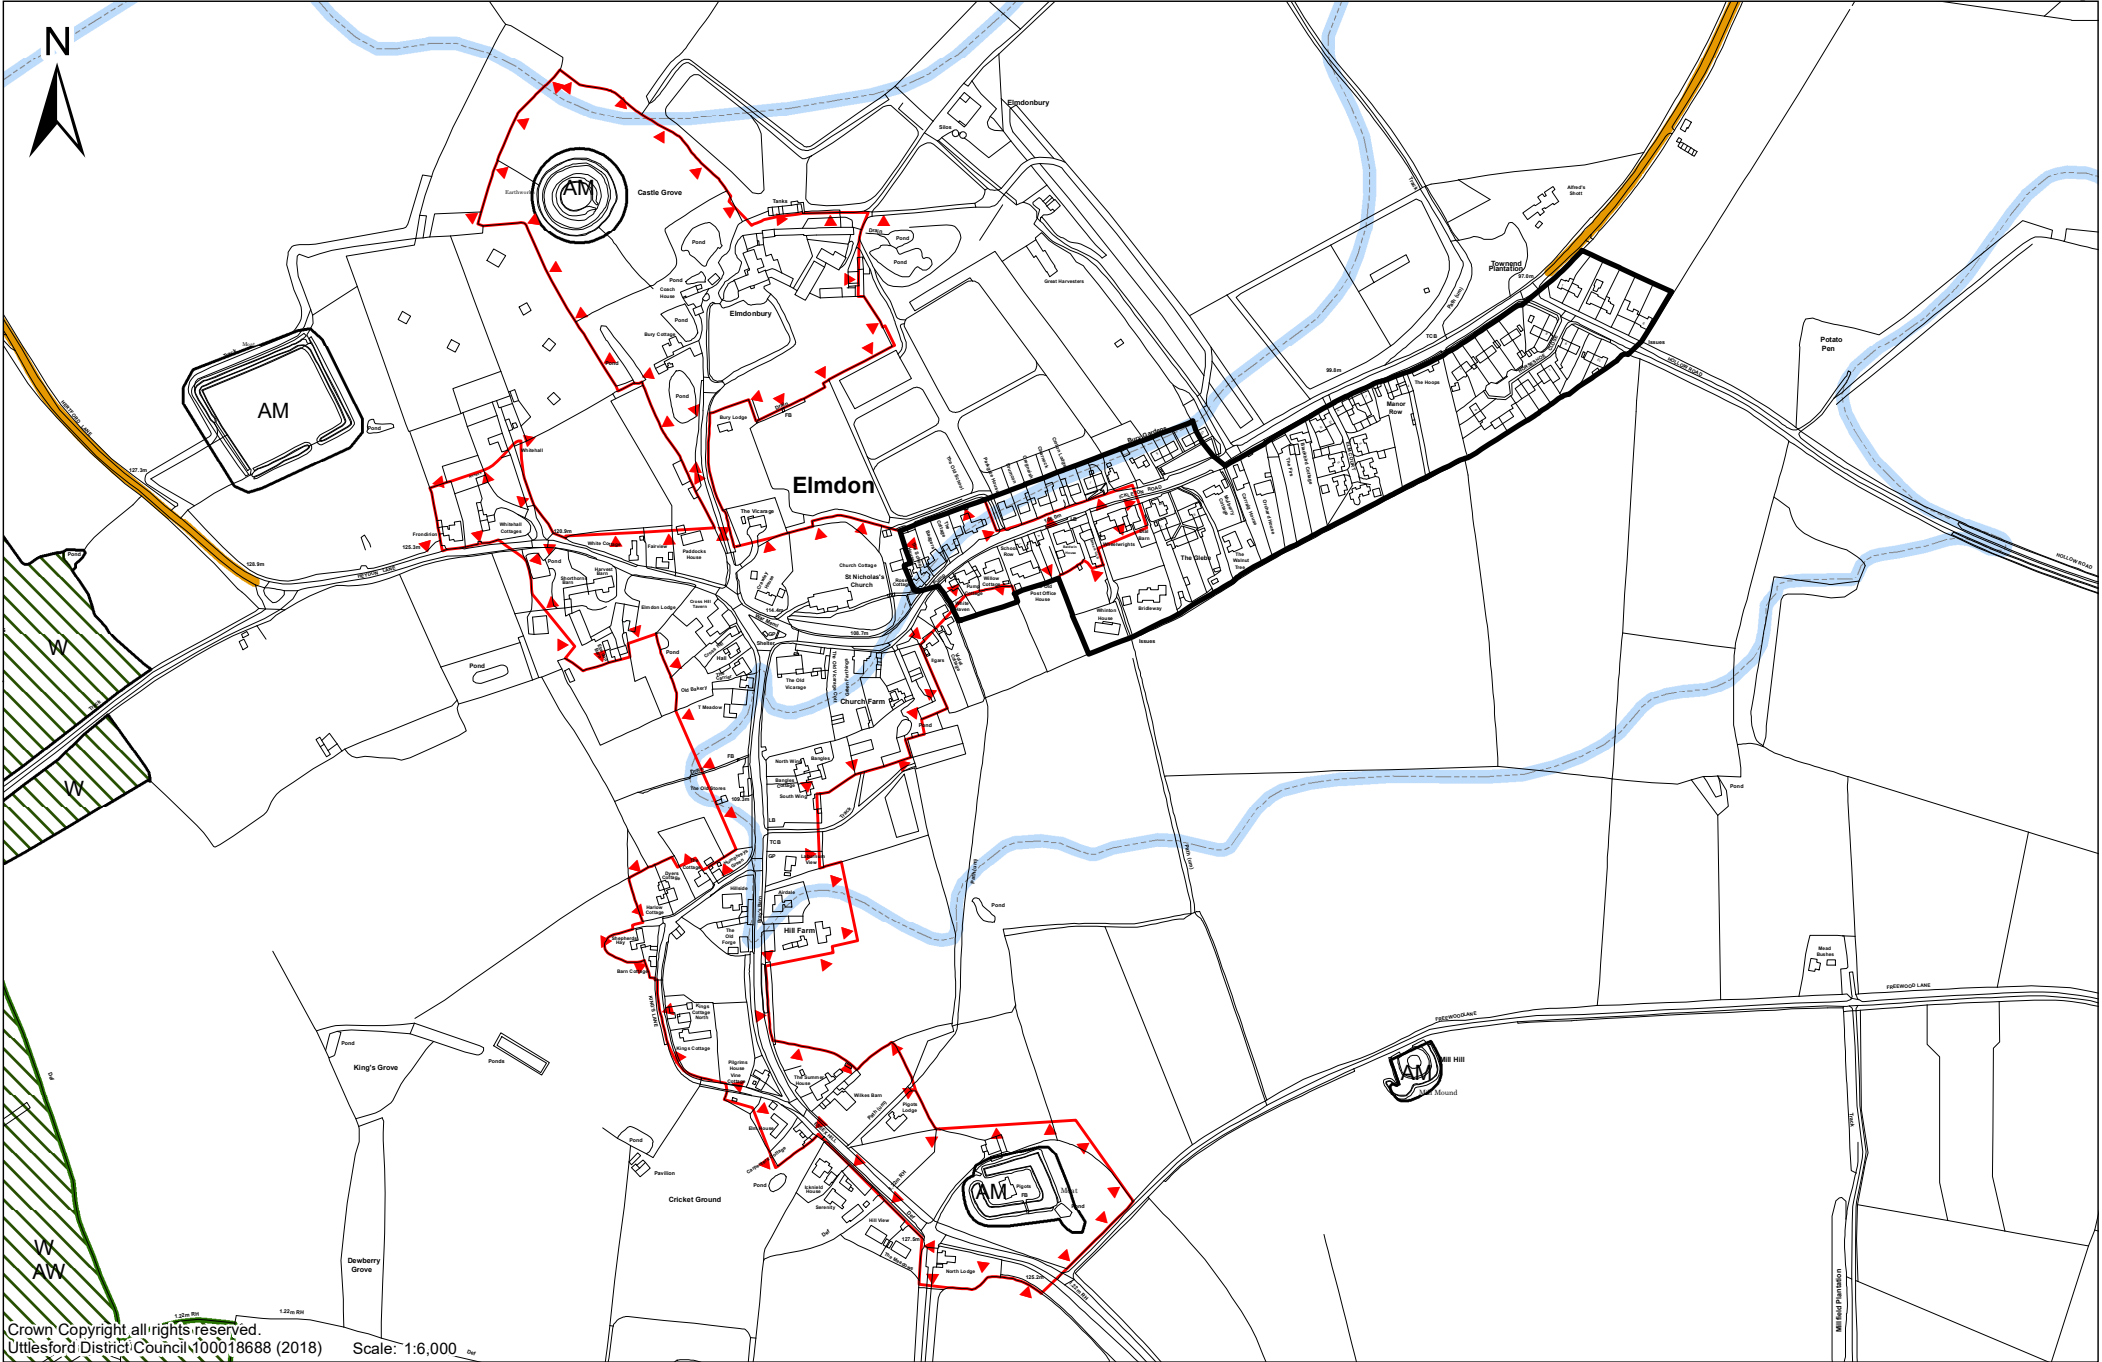

Uttlesford Pre-Submission Local Plan 2018 Berden Inset Map

Uttlesford Pre-Submission Local Plan 2018
Birchanger & Parsonage Farm Inset Map

Uttlesford Pre-Submission Local Plan 2018 Chesterford Research Park Inset Map

Uttlesford Pre-Submission Local Plan 2018 Debden Inset Map

Uttlesford Pre-Submission Local Plan 2018
Elmdon Inset Map

Uttlesford Pre-Submission Local Plan 2018
Elsenham Industrial Estate Inset Map

Uttlesford Pre-Submission Local Plan 2018
Felsted Village Inset Map